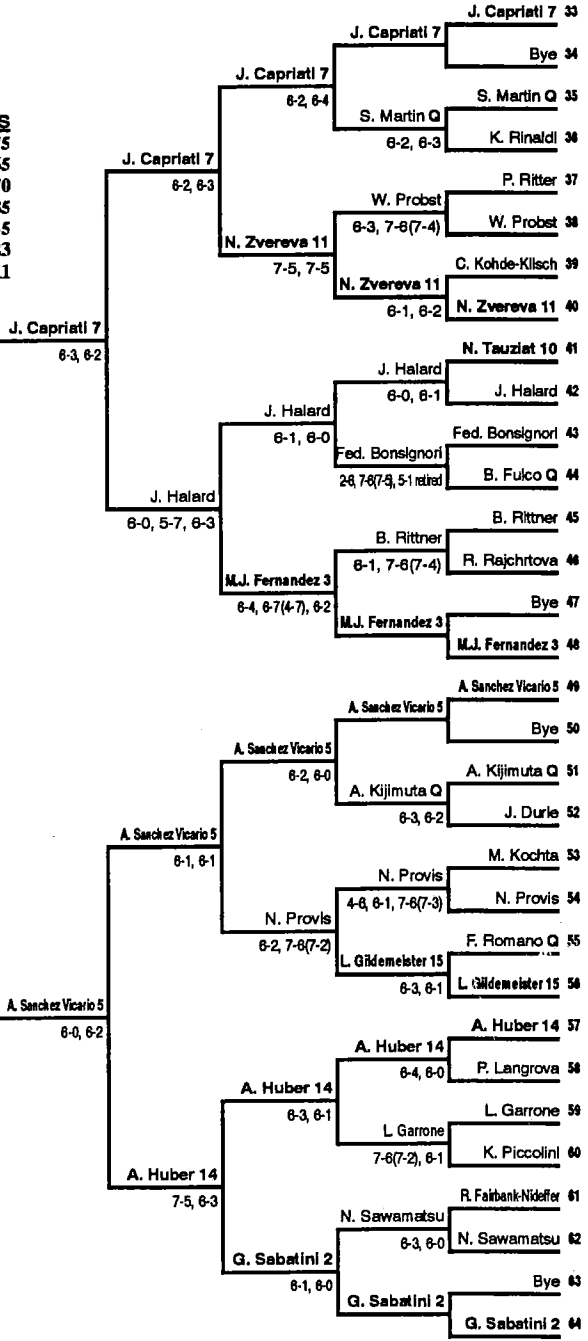

LUFTHANSA CUP-GERMAN OPEN SINGLES QUALIFYING

First round - S. Martin d. T. Scheuer-Larsen 6-0, 6-3; M. Jaggard d. A. Kerek 7-5, 7-6; A. Popp d. R. Field 6-3, 6-1; K. Nowak d. A. Keller (7) 6-2, 6-4; A. Kijimuta (4) d. M. Vladulescu 6-2, 6-4; K. Oeljeklaus d. H. Rusch 6-2, 7-5; R. Baranski d. S. Auer 6-3, 6-4; A. Coetzer (6) d. J. Apostoli 6-0, 6-4; F. no (5) d. M. Strandlund 6-2, 6-3; S. Gerke d. C. Benjamin 7-6(7-3), 6-1; B. Fulco d. A. Glass 6-1, 4-6; M. Babel d. E. de Lone (3) 1-6, 7-5, 6-2; C. Wood (8) d. S. Giusto 6-3, 6-2; S. Meier d. C. Kuhlman 6-3, 1-6, 6-4; N. Jagerman d. D. Szabova 6-1, 6-2; A. Vicira d. E. Reinach (2) 6-3, 3-6, 6-2.

Second round - Martin d. Jaggard 6-1, 7-6(7-5); Popp d. Nowak 6-1, 6-2; Kijimuta (4) d. Oeljeklaus 6-1, 7-5; Coetzer (6) d. Baranski 6-4, 6-2; F. Romano (5) d. Gerke 7-5, 7-5; Fulco d. Babel 6-3, 7-5; S. Meier d. C. Wood (8) 6-2, 5-7, 6-4; Jagerman d. Vieira 6-1, 6-0.