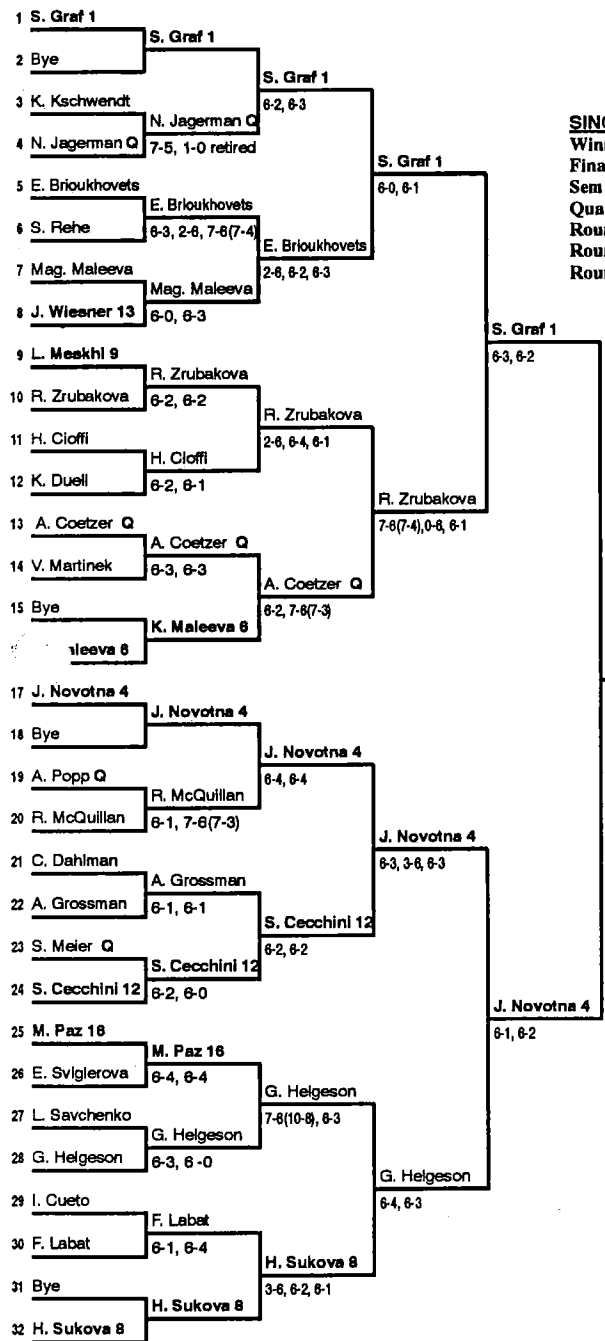

## LUFTHANSA CUP-GERMAN OPEN - SINGLES

Berlin, Germany  
 LTTC "Rot-Weiss" c.V.  
 May 13-20, 1991  
 \$500,000

Surface: Clay/Outdoors

SINGLES	PRIZE MONEY	POINTS
Winner (1)	\$100,000	375
Finalist (1)	40,000	265
Semifinalists (2)	20,000	170
Quarterfinalists (4)	10,000	85
Round of 16 (8)	5,175	45
Round of 32 (16)	2,750	23
Round of 56 (24)	1,500	11