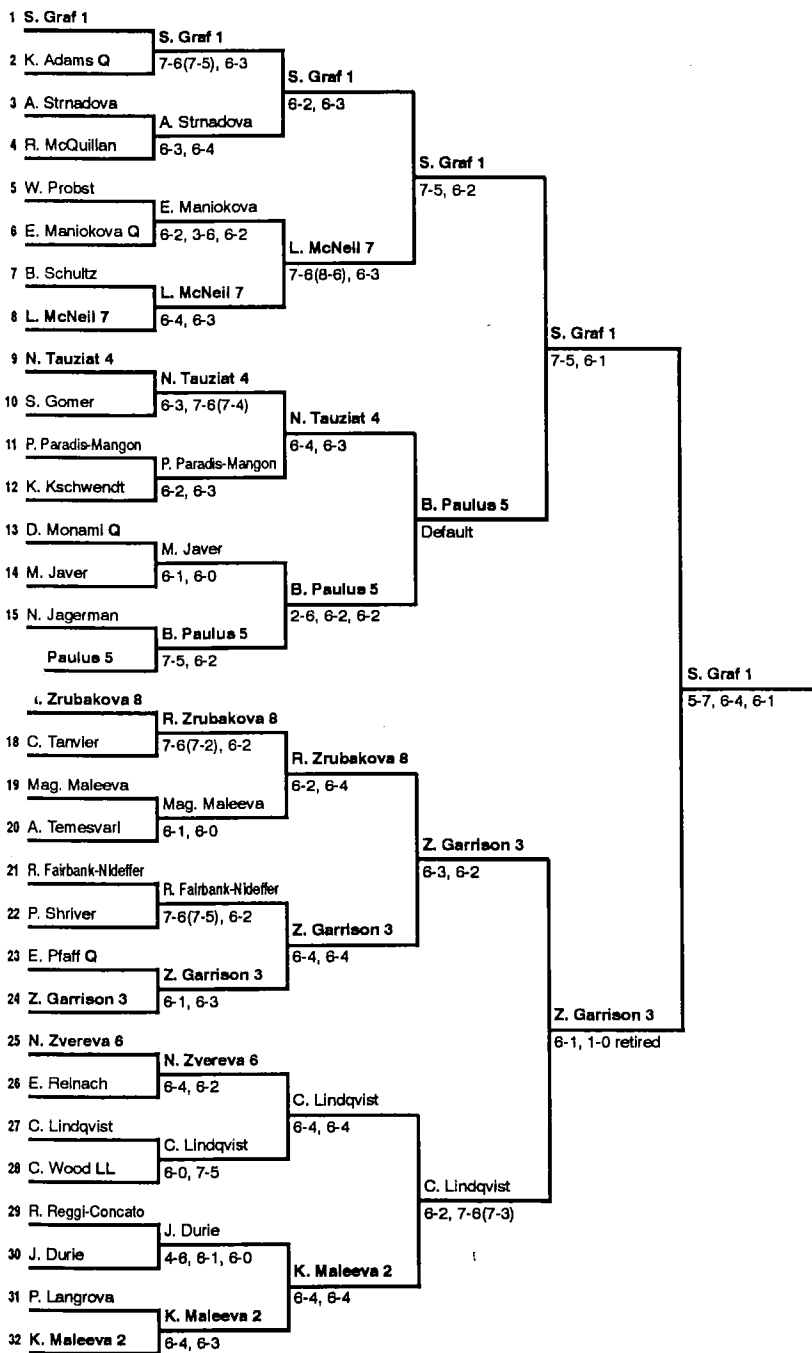

MIDLAND BANK CHAMPIONSHIPS

Brighton, England

Brighton Centre

October 22-27, 1991

$350,000

Surface: Supreme/Indoors

SINGLES	PRIZE MONEY	POINTS
Winner (1)	$ 70,000	300
Finalist (1)	31,500	210
Semifinalists (2)	15,750	135
Quarterfinalists (4)	7,900	70
Round of 16 (8)	4,000	35
Round of 32 (16)	2,100	18

DOUBLES	PRIZE MONEY	POINTS
Winner (1)	$ 21,000	300
Finalist (1)	10,500	210
Semifinalists (2)	7,000	135
Quarterfinalists (4)	3,500	70
Round of 16 (8)	1,750	35

Singles Seeds

- S. Graf
- K. Maleeva
- Z. Garrison
- N. Tauziat
- B. Paulus
- N. Zvereva
- L. McNeil
- R. Zrubakova

Doubles Seeds

1. Shriver/Zvereva
2. Garrison/McNeil
3. Collins/E. Reinach
4. Reggi-Concato/A. Strnadova

MIDLAND BANK CHAMPIONSHIPS SINGLES QUALIFYING

First round - E. Pfaff d. C. Suire (1) 7-5, 2-6, 6-3; C. Hall d. B. Borneo 7-5, 6-2; G. Coorengel vs. A. Zugasti; N. van Lottum d. H. Ludloff (8) 6-2, 6-4; A. Devries d. S. Smith (3) 6-2, 6-2; V. Lake d. H. Sprung 7-6(10-8), 3-6, 6-0; J. Salmon d. R. Gaddie 7-6(7-5), 6-1; E. Maniokova (6) d. S. Bentley 6-1, 6-0; D. Monami (5) d. B. Cordwell 6-7(5-7), 6-4, 6-2; M. Lindstrom d. S. Siddall 6-4, 6-1; S. Martin d. A. Narbe 4-6, 6-4, 6-1; C. Wood (4) d. J. Apostoli 6-1, 6-2; K. Nowak (7) d. V. Milvidskaia 2-6, 6-3, 6-1; E. Callens d. S. Collins 6-2, 7-6(7-4); K. Adams d. A. Mueller 7-6(7-4), 6-2; A. Grunfeld d. N. Herreman (2) 7-5, 6-2.

Second round - Pfaff d. Hall 6-1, 7-6(7-3); van Lottum d. Zugasti 6-4, 6-4; Devries d. Lake 5-7, 7-5, 6-3; Maniokova (6) d. Salmon 6-1, 6-1; Monami (5) d. Lindstrom 7-6(7-4), 6-2; Wood (4) d. Martin 6-4, 6-2; Nowak (7) d. Callens 1-6, 6-1, 6-4; Adams d. Grunfeld 6-4, 7-5.

Third round - Pfaff d. van Lottum 5-7, 7-5, 6-3; Maniokova d. Devries 0-0 retired; Monami d. Wood 6-3, 6-3; Adams d. Nowak 6-3, 3-6, 6-0.