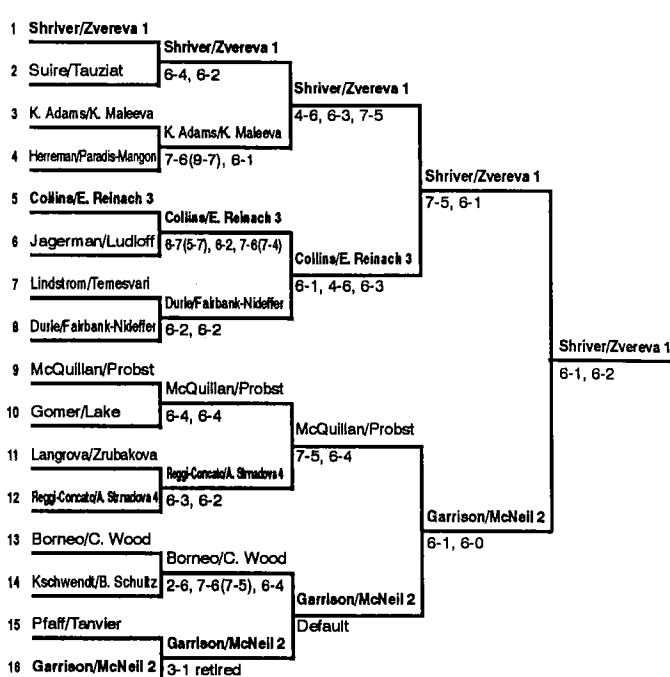

MIDLAND BANK CHAMPIONSHIPS

Brighton, England

Brighton Centre

October 22-27, 1991

$350,000

Surface: Supreme/Indoors

SINGLES	PRIZE MONEY	POINTS
Winner (1)	$ 70,000	300
Finalist (1)	31,500	210
Semifinalists (2)	15,750	135
Quarterfinalists (4)	7,900	70
Round of 16 (8)	4,000	35
Round of 32 (16)	2,100	18

DOUBLES	PRIZE MONEY	POINTS
Winner (1)	$ 21,000	300
Finalist (1)	10,500	210
Semifinalists (2)	7,000	135
Quarterfinalists (4)	3,500	70
Round of 16 (8)	1,750	35

Singles Seeds

- S. Graf
- K. Maleeva
- Z. Garrison
- N. Tauziat
- B. Paulus
- N. Zvereva
- L. McNeil
- R. Zrubakova

Doubles Seeds

1. Shriver/Zvereva
2. Garrison/McNeil
3. Collins/E. Reinach
4. Reggi-Concato/A. Strnadova

MIDLAND BANK CHAMPIONSHIPS SINGLES QUALIFYING

First round - E. Pfaff d. C. Suire (1) 7-5, 2-6, 6-3; C. Hall d. B. Borneo 7-5, 6-2; G. Coorengel vs. A. Zugasti; N. van Lottum d. H. Ludloff (8) 6-2, 6-4; A. Devries d. S. Smith (3) 6-2, 6-2; V. Lake d. H. Sprung 7-6(10-8), 3-6, 6-0; J. Salmon d. R. Gaddie 7-6(7-5), 6-1; E. Maniokova (6) d. S. Bentley 6-1, 6-0; D. Monami (5) d. B. Cordwell 6-7(5-7), 6-4, 6-2; M. Lindstrom d. S. Siddall 6-4, 6-1; S. Martin d. A. Narbe 4-6, 6-4, 6-1; C. Wood (4) d. J. Apostoli 6-1, 6-2; K. Nowak (7) d. V. Milvidskaia 2-6, 6-3, 6-1; E. Callens d. S. Collins 6-2, 7-6(7-4); K. Adams d. A. Mueller 7-6(7-4), 6-2; A. Grunfeld d. N. Herreman (2) 7-5, 6-2.

Second round - Pfaff d. Hall 6-1, 7-6(7-3); van Lottum d. Zugasti 6-4, 6-4; Devries d. Lake 5-7, 7-5, 6-3; Maniokova (6) d. Salmon 6-1, 6-1; Monami (5) d. Lindstrom 7-6(7-4), 6-2; Wood (4) d. Martin 6-4, 6-2; Nowak (7) d. Callens 1-6, 6-1, 6-4; Adams d. Grunfeld 6-4, 7-5.

Third round - Pfaff d. van Lottum 5-7, 7-5, 6-3; Maniokova d. Devries 0-0 retired; Monami d. Wood 6-3, 6-3; Adams d. Nowak 6-3, 3-6, 6-0.