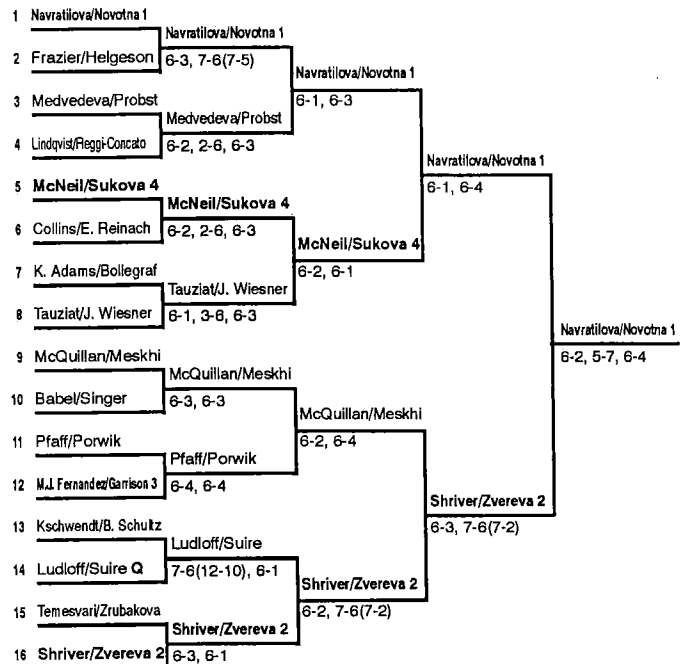

Doubles Seeds

1. Navratilova/Novotna
2. Shriver/Zvereva
3. M.J. Fernandez/Garrison
4. McNeil/Sukova

PORSCHE TENNIS GRAND PRIX SINGLES QUALIFYING

First round - G. Helgeson (1) d. A. Mueller 7-5, 6-2; H. Ludloff d. C. Caverzasio 6-7(4-7), 6-1, 6-3; K. Adams d. Nowak 7-5, 2-6, 7-5; K. Freye d. C. Suire (5) 6-1, 6-4; K. Habsudova (3) d. H. Rusch 6-3, 6-0; A. Popp d. A. Vopat 6-4, 6-4; S. Frankl d. H. Thoms 6-4, 6-3; I. Cueto (8) d. A. Foldenyi 2-6, 6-1, 6-3; A. Temesvari (7) d. N. Raidt 2-6, 6-0, 6-1; S. Collins d. H. Sprung 6-2, 6-1; C. Singer d. S. Martin 6-4, 6-1; W. Probst (4) d. R. Koehnta 6-1, 6-2; S. Testud (6) d. S. Menning 6-4, 6-4; S. Meier d. A. Zugasti 6-0, 3-6, 6-0; M. Babel d. K. Duell 6-2, 6-1; R. Fairbank-Nideffer (2) d. S. Gerke 6-4, 6-3.

Second round - Helgeson (1) d. Ludloff 6-3, 6-2; Freye d. Adams 6-4, 6-4; Habsudova (3) d. Popp 3-6, 7-6(7-0) 6-1; Frankl d. Cueto (8) 6-1, 6-3; Temesvari (7) d. Collins 6-2, 6-4; Probst (4) d. Singer 6-2, 6-3; Meier d. Testud (6) 2-6, 7-5, 6-3; Babel d. Fairbank-Nideffer (2) 6-1, 6-3.

Third round - Helgeson (1) d. Freye 6-3, 6-2; Habsudova (3) d. Frankl 6-0, 6-1; Probst (4) d. Temesvari 6-1, 6-3; Babel d. Meier 7-5, 2-6, 6-0.