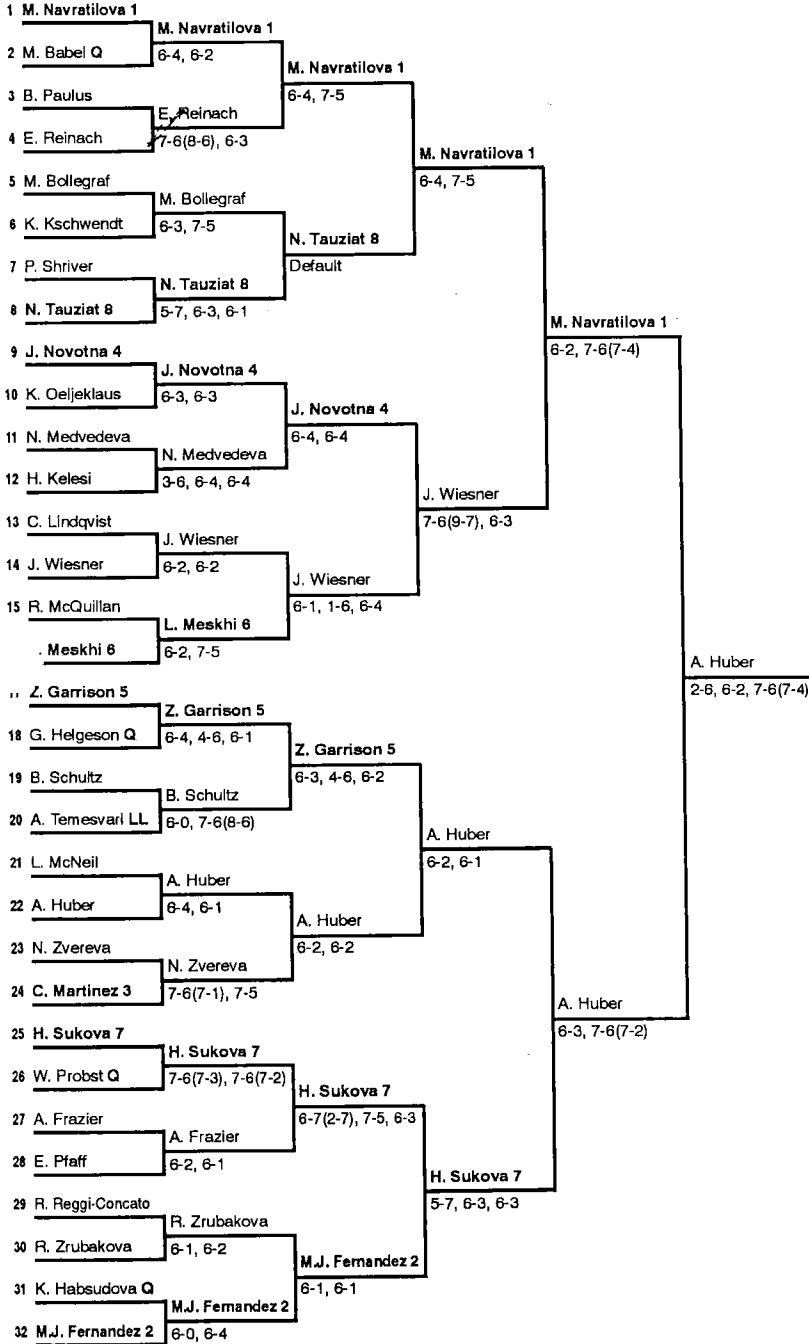

PORSCHE TENNIS GRAND PRIX

Filderstadt, Germany
 Tennissporthalle Filderstadt
 October 14-20, 1991
 \$350,000
 Surface: Greenset/Indoors

SINGLES	PRIZE MONEY	POINTS
Winner (1)	\$ 70,000	300
Finalist (1)	31,500	210
Semifinalists (2)	15,750	135
Quarterfinalists (4)	7,900	70
Round of 16 (8)	4,000	35
Round of 32 (16)	2,100	18

DOUBLES	PRIZE MONEY	POINTS
Winner (1)	\$ 21,000	300
Finalist (1)	10,500	210
Semifinalists (2)	7,000	135
Quarterfinalists (4)	3,500	70
Round of 16 (8)	1,750	35

Singles Seeds

1. M. Navratilova
2. M.J. Fernandez
3. C. Martinez
4. J. Novotna
5. Z. Garrison
6. L. Meskhi
7. H. Sukova
8. N. Tauziat