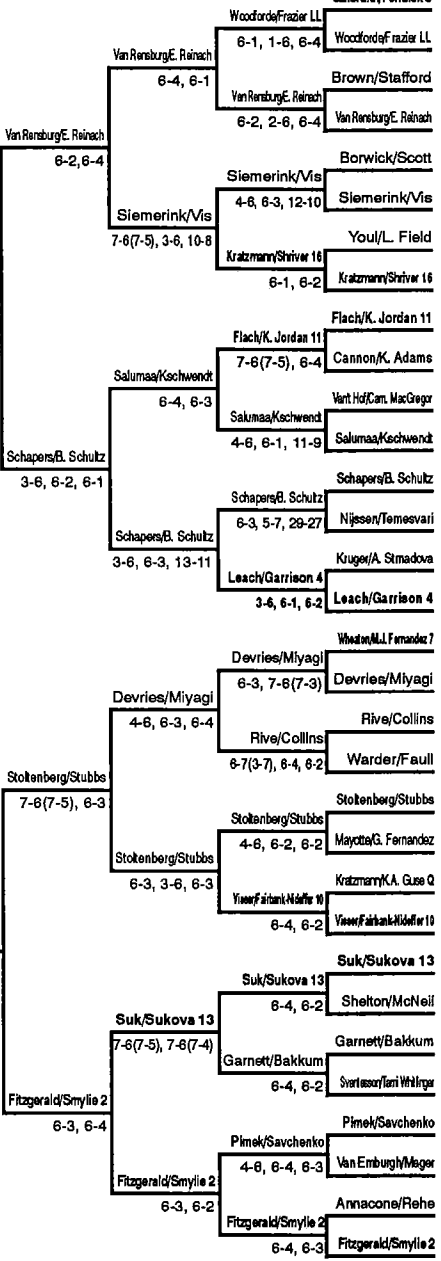

THE CHAMPIONSHIPS - MIXED DOUBLES

London, England
All England Lawn Tennis Club
June 24-July 7, 1991
$2,728,856

Surface: Clay/Outdoors

MIXED DOUBLES	PRIZE MONEY	POINTS
Winner (1)	$ 66,752	0
Finalist (1)	39,634	0
Semifinalists (2)	19,817	0
Quarterfinalists (4)	9,120	0
Round of 16 (8)	4,560	0
Round of 32 (16)	2,280	0
Round of 64 (32)	1,026	0

Mixed Doubles Seeds

1. Pugh/Zvereva
2. Fitzgerald/Smylie
3. Davis/R. White
4. Leach/Garrison
5. Galbraith/Fendick
6. Michibata/Hetherington
7. Wheaton/M.J. Fernandez
8. Connell/Rinaldi
9. Woodbridge/Provis
10. Visser/Fairbank-Nideffer
11. Flach/K. Jordan
12. Lozano/Sanchez Vicario
13. Suk/Sukova
14. Grabb/Burgin
15. Ferreira/L. Gregory
16. Kratzmann/Shriver