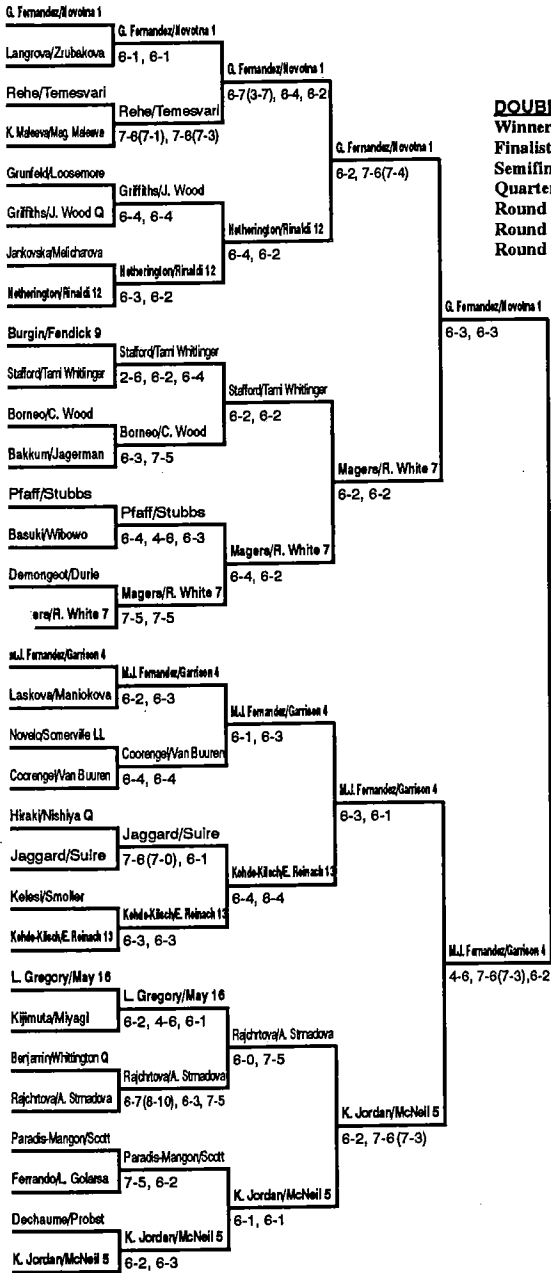

SINGLES (QUAL.)

- 9th-16th
- 17th-32nd
- 33rd-64th

PRIZE MONEY

- \$ 3,534
- 1,767
- 884

THE CHAMPIONSHIPS - SINGLES

(BOTTOM HALF)

London, England
 All England Lawn Tennis Club
 June 24-July 7, 1991
 \$2,728,856
 Surface: Grass/Outdoors

THE CHAMPIONSHIPS - DOUBLES

London, England
All England Lawn Tennis Club
June 24-July 7, 1991
\$2,728,856

Surface: Grass/Outdoors

DOUBLES	PRIZE MONEY	POINTS
Winner (1)	\$ 140,657	820
Finalist (1)	70,311	575
Semifinalists (2)	33,387	370
Quarterfinalists (4)	17,328	190
Round of 16 (8)	8,649	100
Round of 32 (16)	4,697	50
Round of 64 (32)	2,664	25

Doubles Seeds

1. G. Fernandez/Novotna
2. Savchenko/Zvereva
3. Sanchez Vicario/Sukova
4. M.J. Fernandez/Garrison
5. K. Jordan/McNeil
6. Provis/Smylie
7. Magers/R. White
8. Navratilova/Shriver
9. Burgin/Fendick
10. K. Adams/Bollegraf
11. Capriati/Paz
12. Hetherington/Rinaldi
13. Kohde-Kilsch/E. Reinach
14. Tauziat/J. Wiesner
15. Fairbank-Nideffer/B. Schultz
16. L. Gregory/May