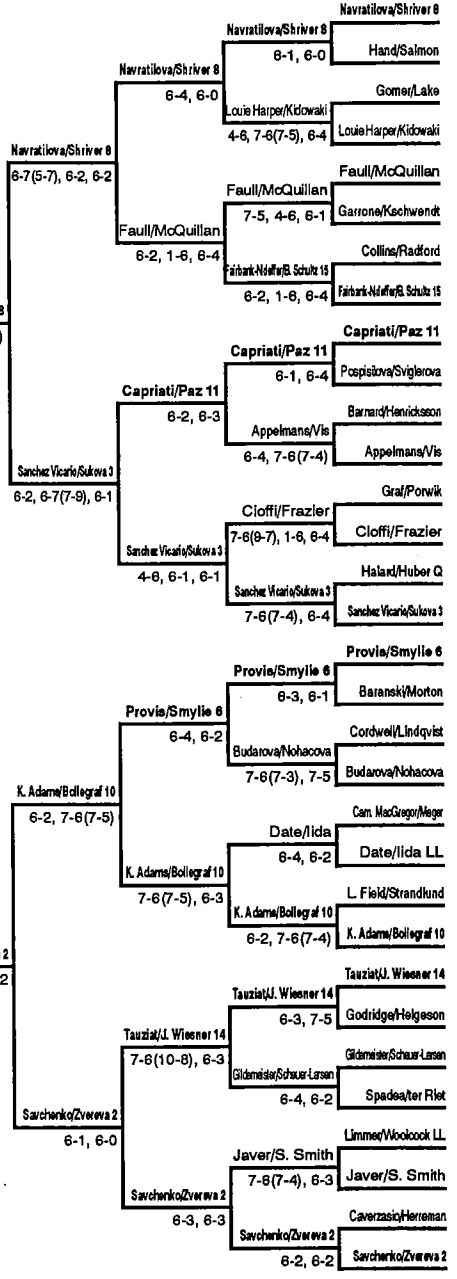

THE CHAMPIONSHIPS - DOUBLES

London, England
All England Lawn Tennis Club
June 24-July 7, 1991
\$2,728,856

Surface: Grass/Outdoors

DOUBLES	PRIZE MONEY	POINTS
Winner (1)	\$ 140,657	820
Finalist (1)	70,311	575
Semifinalists (2)	33,387	370
Quarterfinalists (4)	17,328	190
Round of 16 (8)	8,649	100
Round of 32 (16)	4,697	50
Round of 64 (32)	2,664	25

Doubles Seeds

1. G. Fernandez/Novotna
2. Savchenko/Zvereva
3. Sanchez Vicario/Sukova
4. M.J. Fernandez/Garrison
5. K. Jordan/McNeil
6. Provis/Smylie
7. Magers/R. White
8. Navratilova/Shriver
9. Burgin/Fendick
10. K. Adams/Bollegraf
11. Capriati/Paz
12. Hetherington/Rinaldi
13. Kohde-Kilsch/E. Reinach
14. Tauziat/J. Wiesner
15. Fairbank-Nideffer/B. Schultz
16. L. Gregory/May