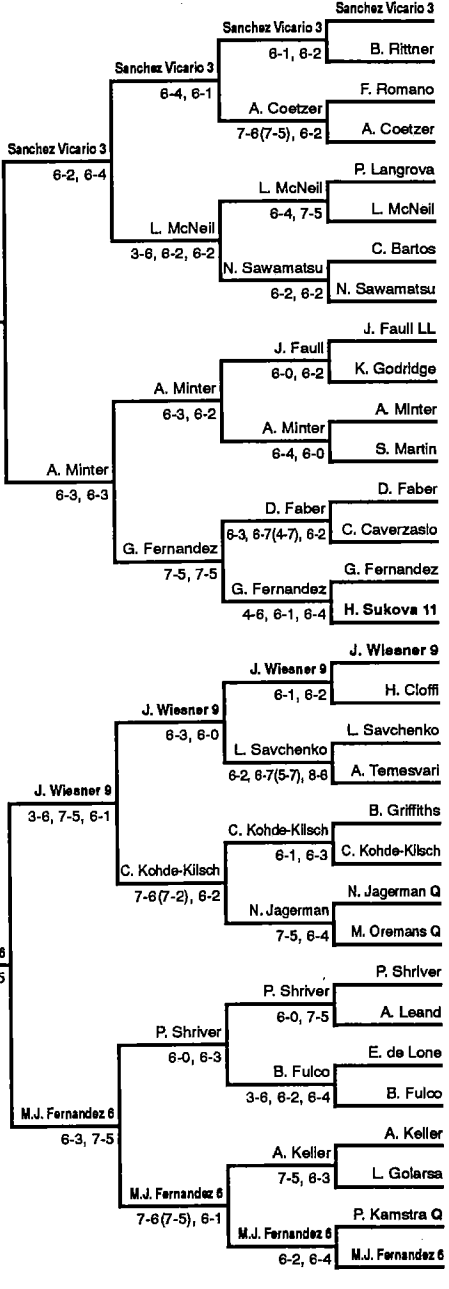

THE CHAMPIONSHIPS QUALIFYING

Lindstrom 6-4, 3-6, 6-4; C. Barclay d. J. Emmons 1-6, 6-4, 6-1; C. Bakkum d. N. Giles 6-0, 6-2; P. Kamstra (10) d. E. Burgin 7-5, 6-3; J. Faull (15) d. C. Hunt 6-4, 6-2; S. Collins d. T. Morton 6-2, 6-3; R. Stubbs d. J. Apostoli 6-1, 6-1; N. Guerre (2) d. P. Nelson 6-2, 6-7(2-7), 6-3.

Third round - Jagerman (1) d. Stacey 6-2, 6-4; Demongeot (16) d. Date 6-2, 3-6, 6-1; Oremans (13) d. Hetherington 6-4, 7-5; Suire (8) d. Pratt 5-7, 7-5, 6-1; Callens d. Lake 3-6, 7-6(7-4), 6-3; Radford d. Toleafoa 6-0, 7-6(8-6); Kamstra (10) d. Barclay 6-4, 6-1; Stubbs d. Faull (15) 3-6, 7-5, 6-3.

SINGLES (QUAL.)

- 9th-16th
- 17th-32nd
- 33rd-64th

PRIZE MONEY

- $ 3,534
- 1,767
- 884