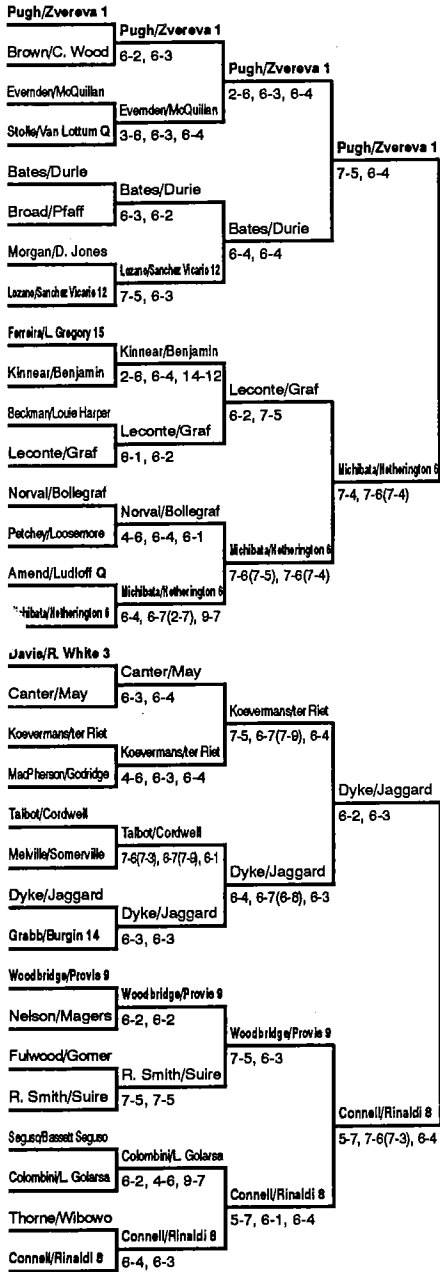

THE CHAMPIONSHIPS - MIXED DOUBLES

London, England
All England Lawn Tennis Club
June 24-July 7, 1991
$2,728,856

Surface: Clay/Outdoors

MIXED DOUBLES	PRIZE MONEY	POINTS
Winner (1)	$ 66,752	0
Finalist (1)	39,634	0
Semifinalists (2)	19,817	0
Quarterfinalists (4)	9,120	0
Round of 16 (8)	4,560	0
Round of 32 (16)	2,280	0
Round of 64 (32)	1,026	0

Mixed Doubles Seeds

1. Pugh/Zvereva
2. Fitzgerald/Smylie
3. Davis/R. White
4. Leach/Garrison
5. Galbraith/Fendick
6. Michibata/Hetherington
7. Wheaton/M.J. Fernandez
8. Connell/Rinaldi
9. Woodbridge/Provis
10. Visser/Fairbank-Nideffer
11. Flach/K. Jordan
12. Lozano/Sanchez Vicario
13. Suk/Sukova
14. Grabb/Burgin
15. Ferreira/L. Gregory
16. Kratzmann/Shriver