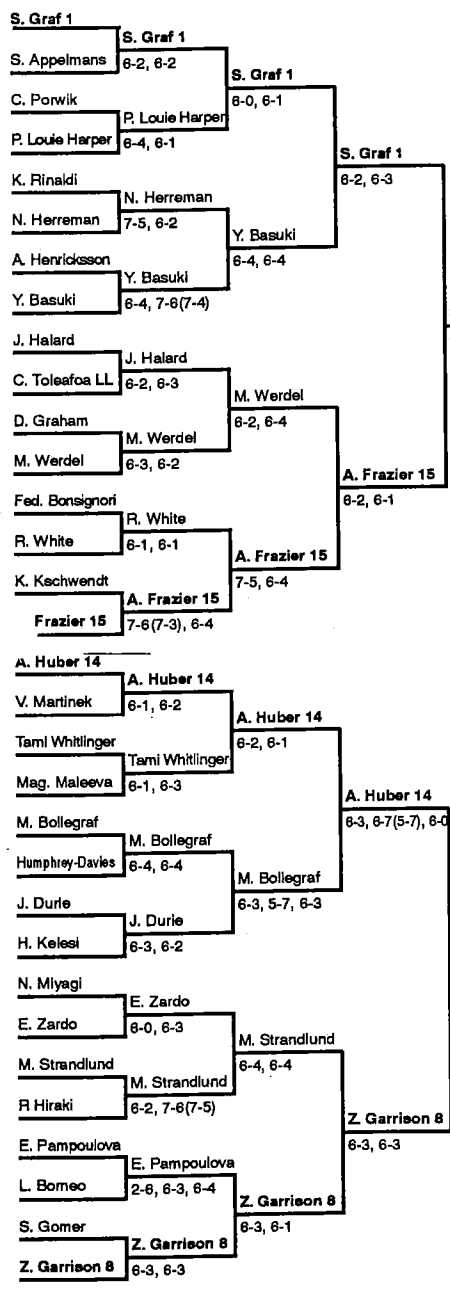

THE CHAMPIONSHIPS - SINGLES

(TOP HALF)

London, England
All England Lawn Tennis Club
June 24-July 7, 1991
$2,728,856

Surface: Grass/Outdoors

SINGLES	PRIZE MONEY	POINTS
Winner (1)	$ 357,177	820
Finalist (1)	178,589	575
Semifinalists (2)	86,815	370
Quarterfinalists (4)	43,854	190
Round of 16 (8)	22,224	100
Round of 32 (16)	12,453	50
Round of 64 (32)	7,539	25
Round of 128 (64)	4,613	13

Winner
S. Graf 1 d. G. Sabatini 2-6, 3-6, 6-6

Singles Seeds

1. S. Graf
2. G. Sabatini
3. Sanchez Vicario
4. M. Navratilova
5. K. Maleeva
6. M.J. Fernandez
7. J. Novotna
8. Z. Garrison
9. J. Wiesner
10. J. Capriati
11. H. Sukova
12. N. Tauziat
13. N. Zvereva
14. A. Huber
15. A. Frazier
16. S. Cecchini