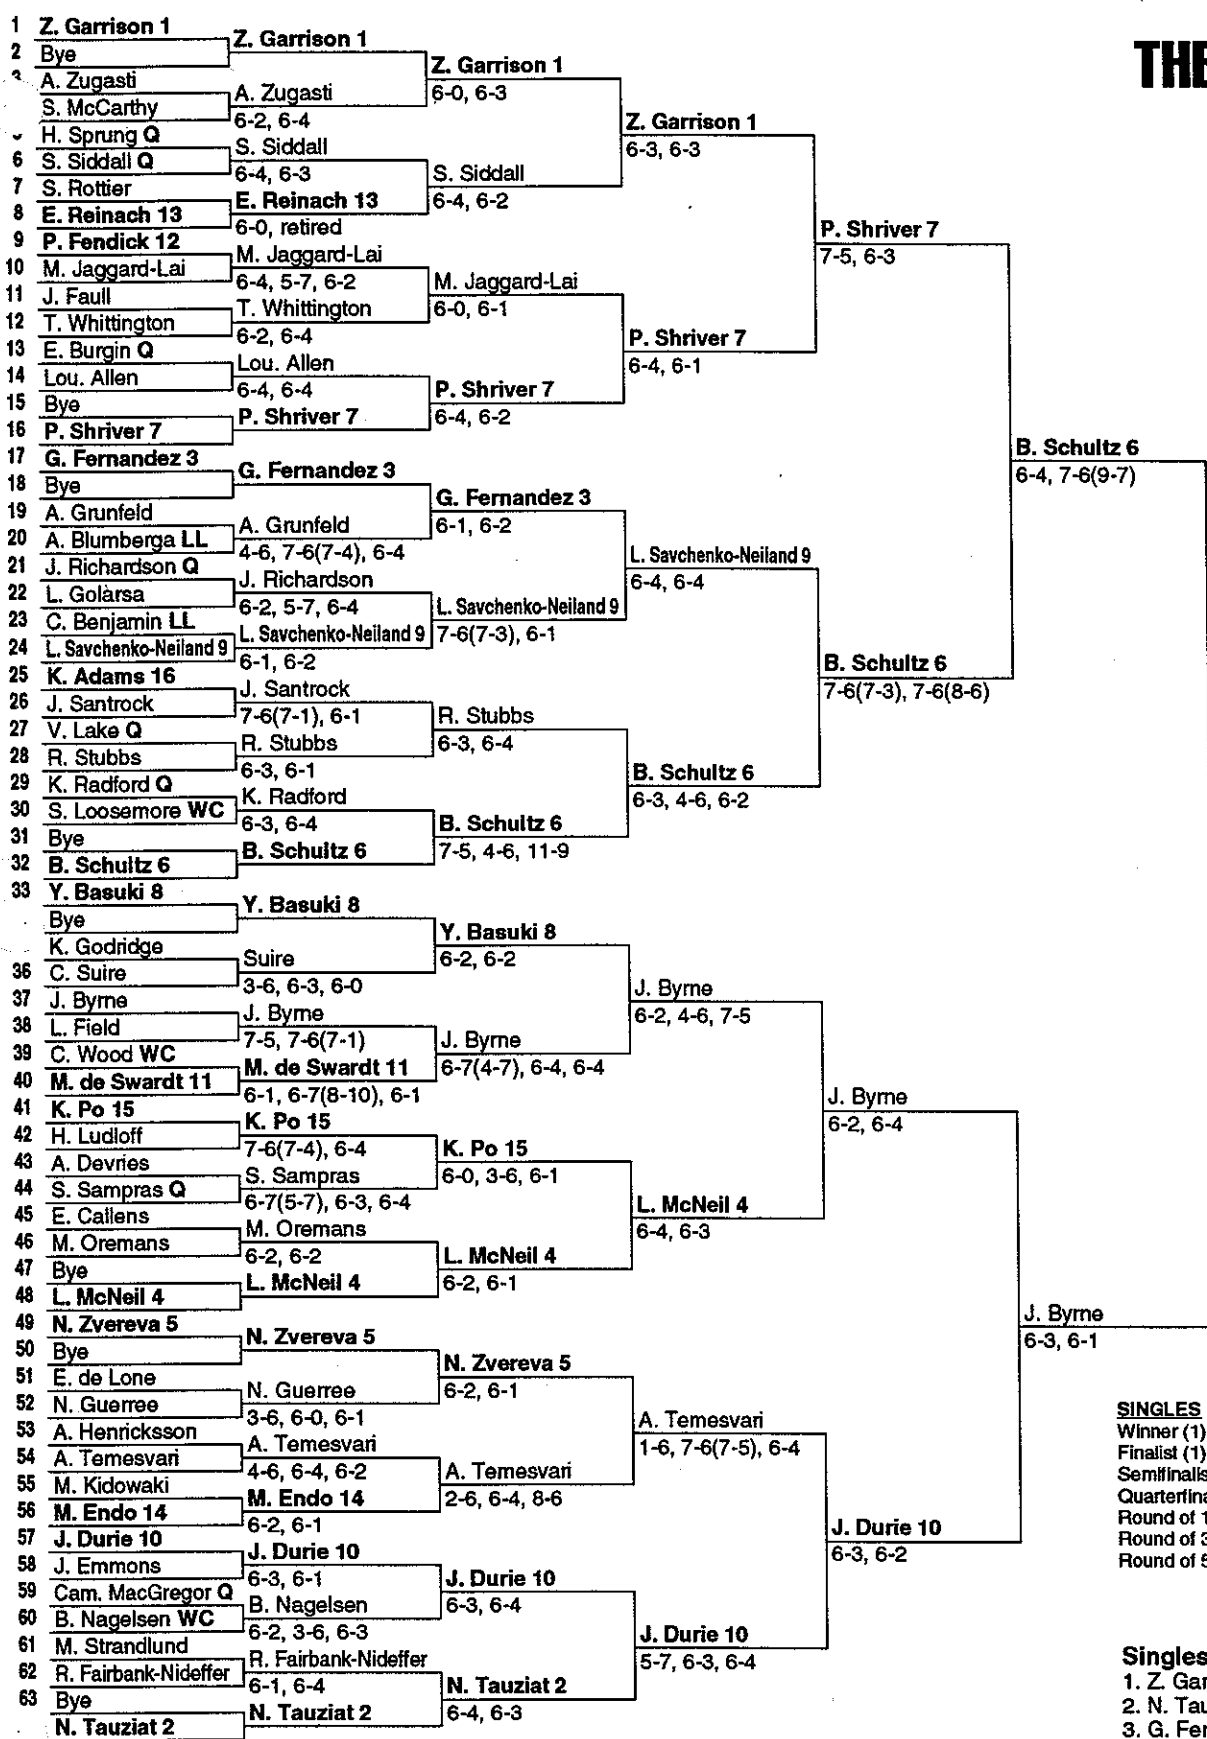

## THE DOW CLASSIC SINGLES

Birmingham, England  
Edgbaston Priory Club  
June 8-14, 1992  
\$150,000  
Surface: Grass/Outdoors

SINGLES	PRIZE MONEY	POINTS
Winner (1)	\$27,000	190
Finalist (1)	12,000	135
Semifinalists (2)	6,300	85
Quarterfinalists (4)	3,200	45
Round of 16 (8)	1,600	20
Round of 32 (16)	825	10
Round of 56 (24)	450	5

DOUBLES	PRIZE MONEY	POINTS
Winner (1)	\$9,000	190
Finalist (1)	4,500	135
Semifinalists (2)	2,250	85
Quarterfinalists (4)	1,225	45
Round of 16 (8)	650	20
Round of 28 (12)	350	10