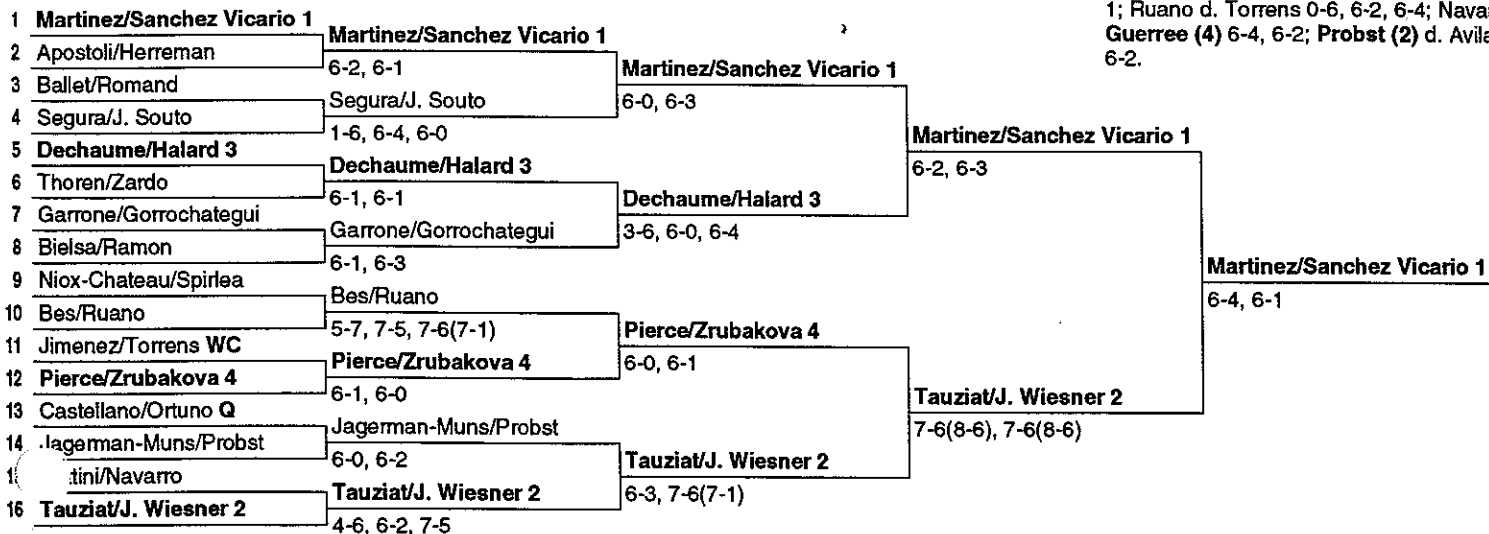

Doubles Seeds

1. Martinez/Sanchez Vicario
2. Tauziat/J. Wiesner
3. Dechaume/Halard
4. Pierce/Zrubakova