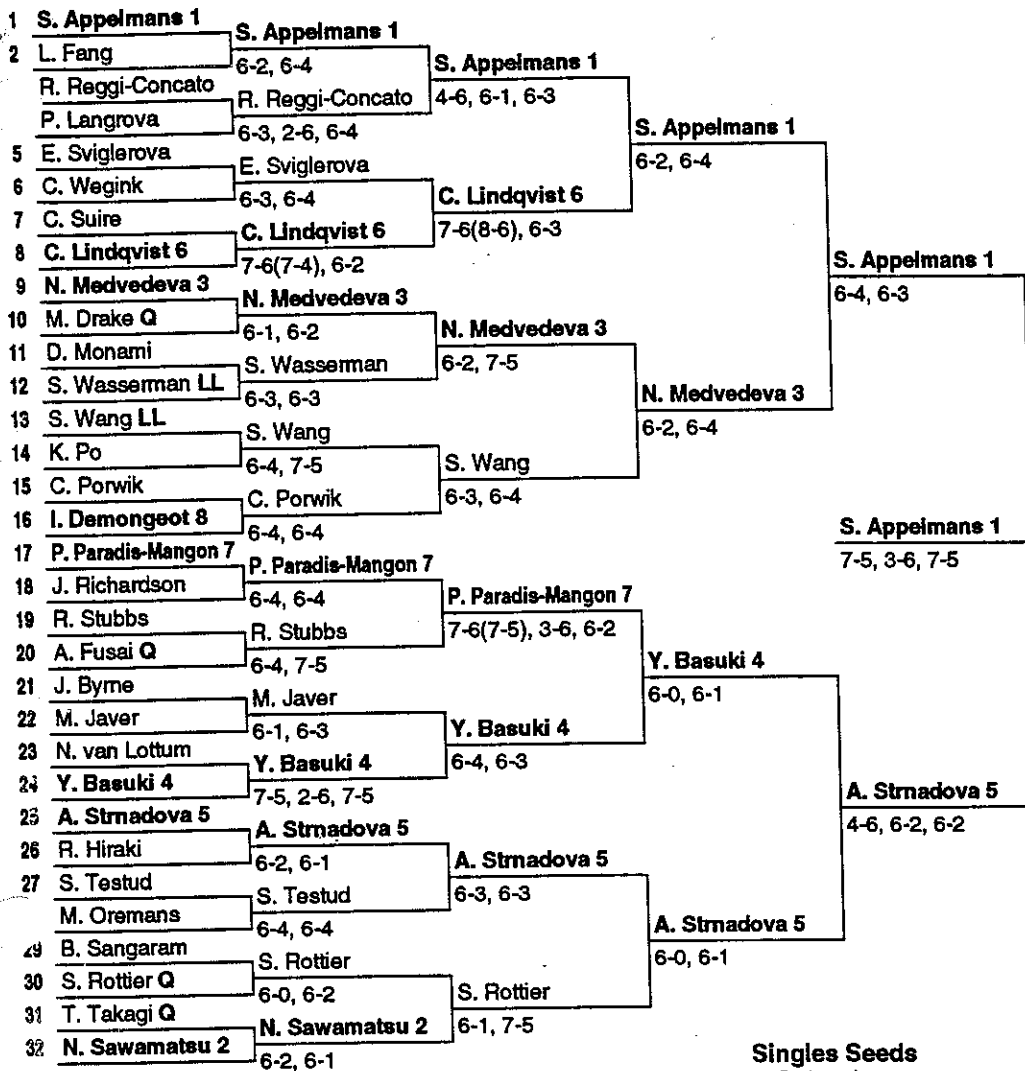

SINGLES	PRIZE MONEY	POINTS
Winner (1)	$18,000	110
Finalist (1)	8,500	75
Semifinalists (2)	4,300	50
Quarterfinalists (4)	2,175	25
Round of 16 (8)	1,125	10
Round of 32 (16)	700	6

DOUBLES	PRIZE MONEY	POINTS
Winner (1)	$6,000	110
Finalist (1)	3,500	75
Semifinalists (2)	2,000	50
Quarterfinalists (4)	1,000	25
Round of 16 (8)	500	10

VOLVO WOMEN'S OPEN SINGLES QUALIFYING

First round - S. Wasserman (1) d. Nagatsuka 6-2, 6-1; C. Benjamin d. K. Guse 6, 6-3, 6-3; M. Yokobori d. K. Radford 7-5, 6 S. Rottier (6) d. S. Duangchan 6-2, 6-1; Miyauchi (3) d. C. Wood 5-7, 6-4, 6-1; Dreyer d. H. Nagano 6-4, 6-4; C. Toleafoa M. Kiene 6-4, 6-1; M. Drake d. N. Pratt (7) 6 4-6, 7-5; J. Faull (5) d. E. Iida 3-6, 6-4, 7-5; Studenikova d. R. Tedjakusuma 7-6(7-2), 3 6-1; T. Takagi d. N. Keawborisuth 6-1, 7-6(7 A. Henriksson d. M. Jaggard-Lai (4) 6-4, 6 P. Nelson d. L. Field (8) 7-5, 5-7, 6-3; A. Fu d. K. Boogert 6-4, 6-4; C. Thompson d. Tangthienkul 6-1, 7-6(7-1); S. Wang (2) d. Carlsson 7-6(7-3), 7-5.

Second round - Wasserman (1) d. Benjamin 6-1, 6-2; Rottier d. Yokobori 6-4, 6-4; Miyauchi (3) d. Dreyer 7-5, 6-2; Drake d. Kiene 2-6, 6 6-3; Studenikova d. Faull (5) 6-3, 6-4; Takagi d. Henriksson 6-3, 6-3; Fusai d. Nelson 6-3 4; Wang (2) d. Thompson 6-3, 6-1.

Third round - Rottier d. Wasserman (1) 7-2, 6-3; Drake d. Miyauchi (3) 6-0, 3-6, 6 Takagi d. Studenikova 4-6, 6-4, 7-5; Fusai Wang (2) 6-3, 6-4.

Singles Seeds

1. S. Appelmans
2. N. Sawamatsu
3. N. Medvedeva
4. Y. Basuki
5. A. Strnadova
6. C. Lindqvist
7. P. Paradis-Mangon
8. I. Demongeot