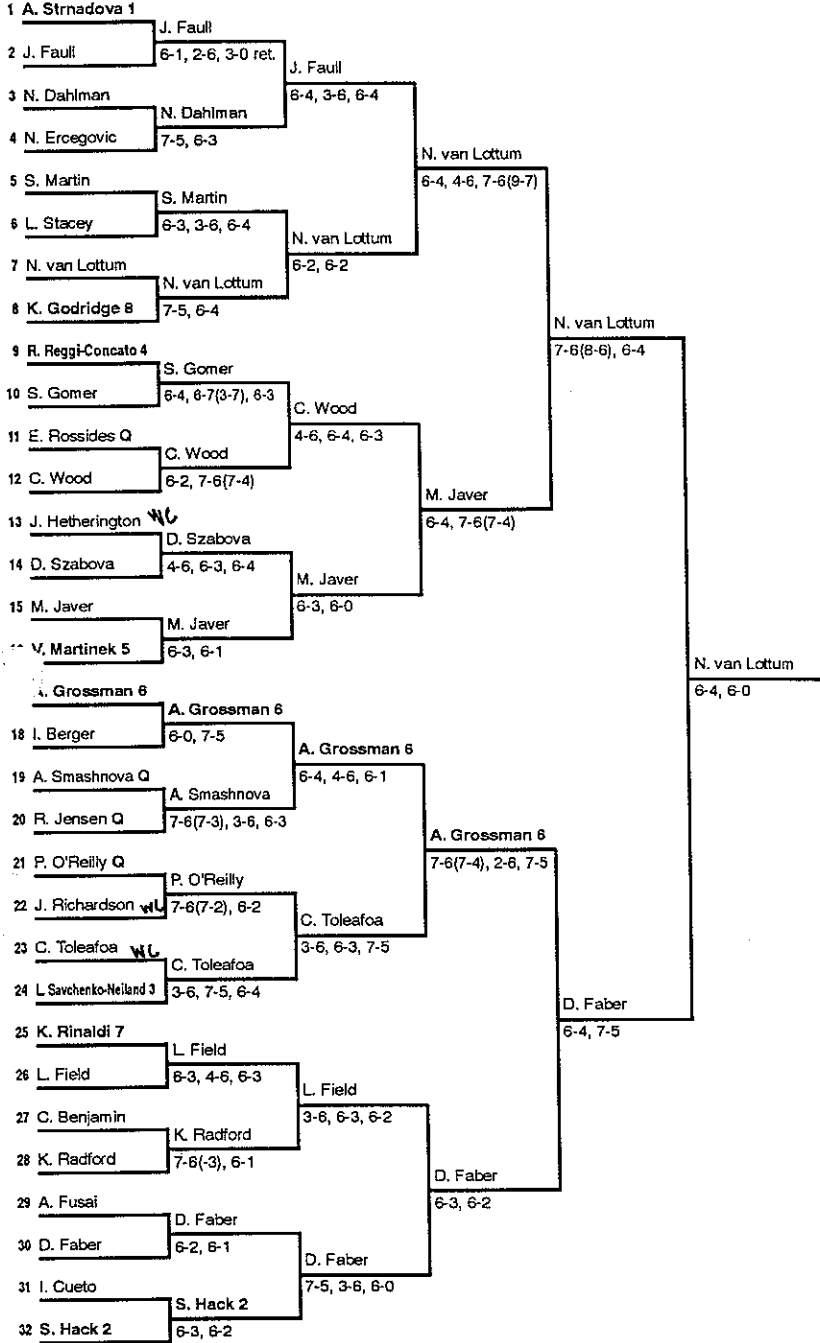

FERNLEAF BUTTER CLASSIC

Wellington, New Zealand
Wellington Renouf Tennis Centre
February 3-9, 1992
\$100,000
Surface: Hardcourt/Outdoors

SINGLES	PRIZE MONEY	POINTS
Winner (1)	\$ 18,000	110
Finalist (1)	8,500	75
Semifinalists (2)	4,300	50
Quarterfinalists (4)	2,175	25
Round of 16 (8)	1,125	10
Round of 32 (16)	700	6

DOUBLES	PRIZE MONEY	POINTS
Winner (1)	\$ 6,000	110
Finalist (1)	3,500	75
Semifinalists (2)	2,000	50
Quarterfinalists (4)	1,000	25
Round of 16 (8)	500	10

Singles Seeds

1. A. Strnadova
2. S. Hack
3. L. Savchenko-Neiland
4. R. Reggi-Concato
5. V. Martinek
6. A. Grossman
7. K. Rinaldi
8. K. Godridge