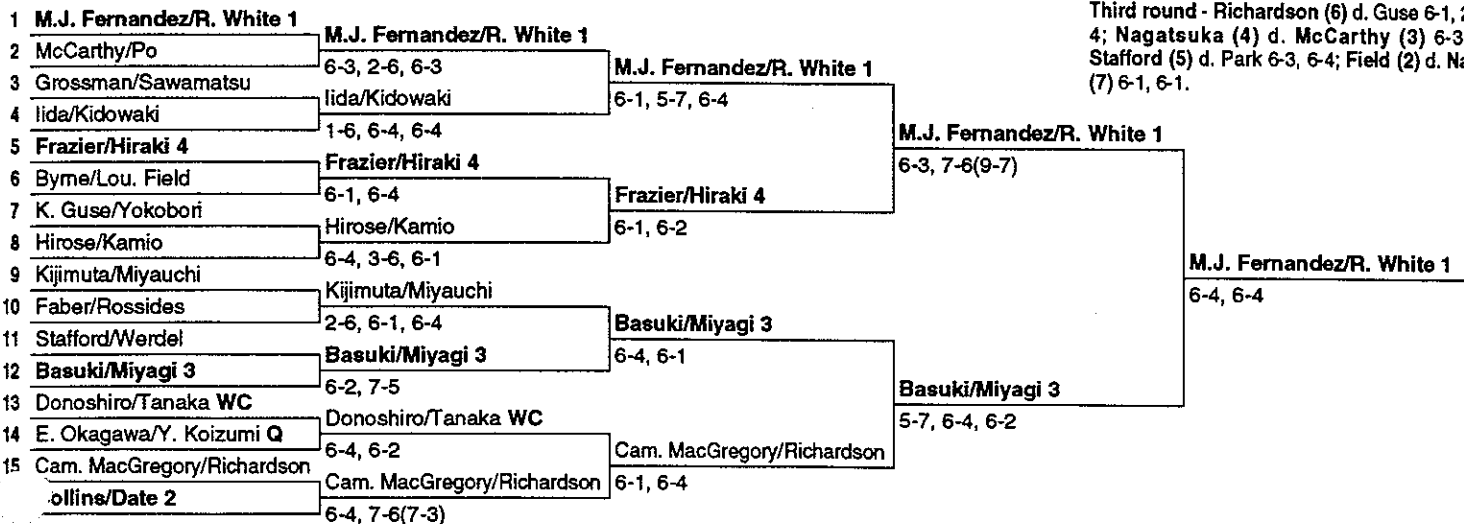

Doubles Seeds

1. M.J. Fernandez/R. White
2. Collins/Date
3. Basuki/Miyagi
4. Frazier/Hiraki