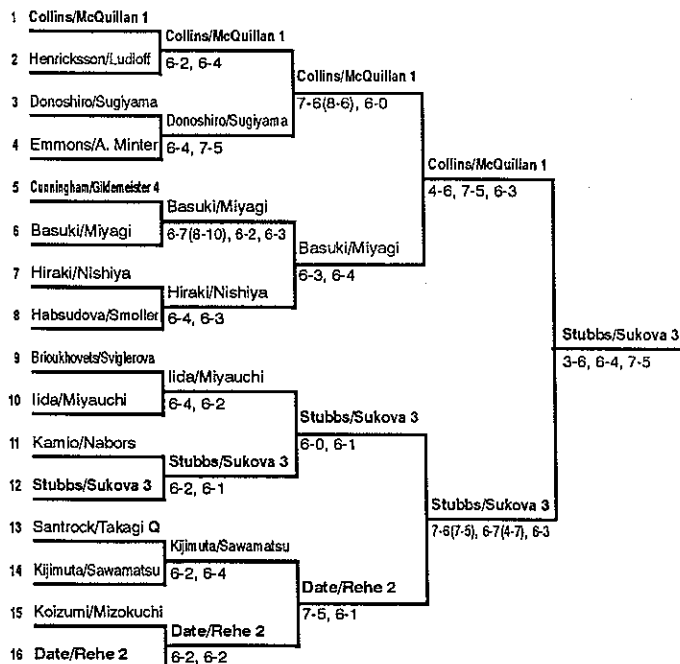

Doubles Seeds

1. Collins/McQuillan
2. Date/Rehe
3. Stubbs/Sukova
4. Cunningham/Gildemeister

MIZUNO WORLD LADIES SINGLES QUALIFYING

First round - K. Okamoto (1) d. Bye; Y. Yamagishi d. M. Ataka 6-2, 6-4; A. Sugiyama d. Y. Tanaka 6-2, 6-0; E. Okagawa (8) d. H. Yoshihara 6-1, 6-4; N. Kijimuta d. S. Collins (3) Default; Y. Koizumi d. M. Donoshiro 6-2, 6-3; I. Park d. Y. Hosoki 6-2, 6-2; J. Santrock (5) d. Y. Wauke 7-5, 2-6, 6-4; Y. Kamio d. S. Okiwa 6-1, 6-1; N. Akahori d. L. Nabors 6-1, 6-1; T. Hotta d. H. Nakazaka 6-1, 1-6, 6-1; E. Iida (4) d. H. Mochizuki 6-2, 6-2; H. Hara d. A. Nishiya (7) 7-5, 6-3; K. Shibata d. A. Arai 6-1, 6-4; M. Mizokuchi d. Y. Kajita 6-0, 4-6, 6-4; T. Takagi (2) d. Bye.

Second round - Okamoto (1) d. Yamagishi 6-3, 6-2; Sugiyama d. Okagawa (8) 7-6(7-5), 6-2; Kijimuta d. Koizumi 6-3, 6-7(2-7), 6-1; Park d. Santrock (5) 1-6, 6-4, 7-6(10-8); Kamio (6) d. Akahori 6-4, 7-5; Iida (4) d. Hotta 6-2, 6-0; Shibata d. Hara 6-3, 6-4; Takagi (2) d. Mizokuchi 6-3, 6-3.

Third round - Sugiyama d. Okamoto (1) 6-2, 6-4; Kijimuta d. Park Default; Kamio (6) d. Iida (4) 7-5, 6-2; Takagi (2) d. Shibata 6-2, 7-6(7-5), 6-4.