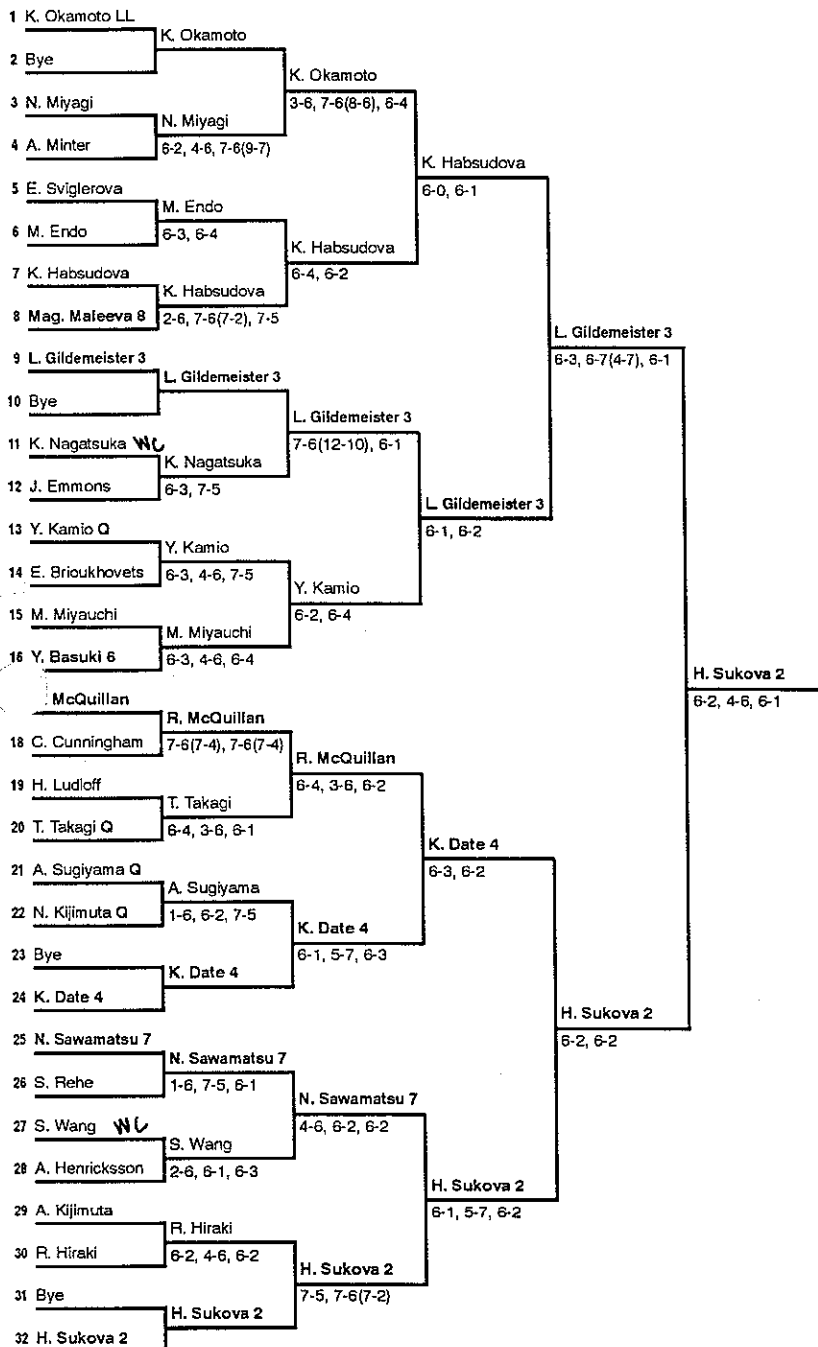

# MIZUNO WORLD LADIES

Osaka, Japan  
Amagasaki Memorial Sports Center  
February 4-9, 1992  
\$150,000  
Surface: Toray Spock/Indoors

SINGLES	PRIZE MONEY	POINTS
Winner (1)	\$ 27,000	190
Finalist (1)	13,500	135
Semifinalists (2)	6,750	85
Quarterfinalists (4)	3,800	45
Round of 16 (8)	2,100	20
Round of 28 (12)	1,000	10

DOUBLES	PRIZE MONEY	POINTS
Winner (1)	\$ 9,000	190
Finalist (1)	4,500	135
Semifinalists (2)	3,000	85
Quarterfinalists (4)	1,500	45
Round of 16 (8)	750	20