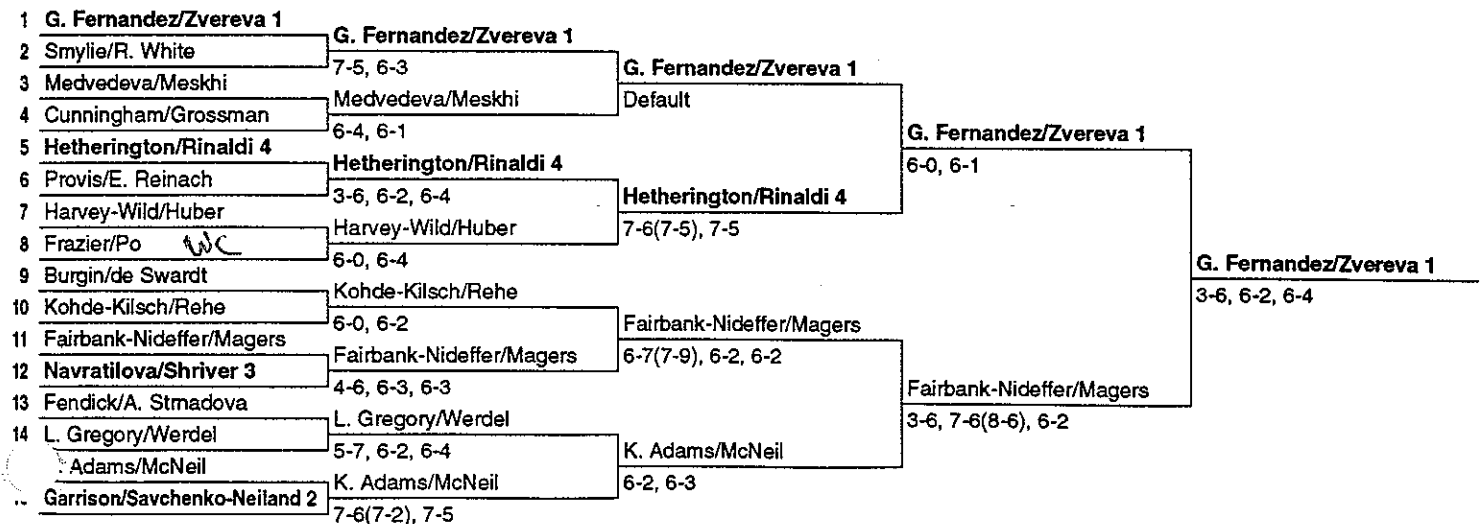

RESULTS

BANK OF WEST CLASSIC

Oakland, California, USA
 Oakland Alameda Coliseum
 November 2-8, 1992
 \$350,000
 Surface: Supreme/Indoors

SINGLES	PRIZE MONEY	POINTS
Winner (1)	\$ 70,000	300
Finalist (1)	35,000	210
Semifinalists (2)	17,500	135
Quarterfinalists (4)	9,100	70
Round of 16 (8)	4,800	35
Round of 28 (12)	3,000	18

DOUBLES	PRIZE MONEY	POINTS
Winner (1)	\$ 21,000	300
Finalist (1)	10,500	210
Semifinalists (2)	7,000	135
Quarterfinalists (4)	3,500	70
Round of 16 (8)	1,900	35

Singles Seeds

1. M. Seles
2. M. Navratilova
3. A. Huber
4. K. Maleeva
5. L. McNeil
6. A. Frazier
7. M. Pierce (Withdrawn)
8. Z. Garrison