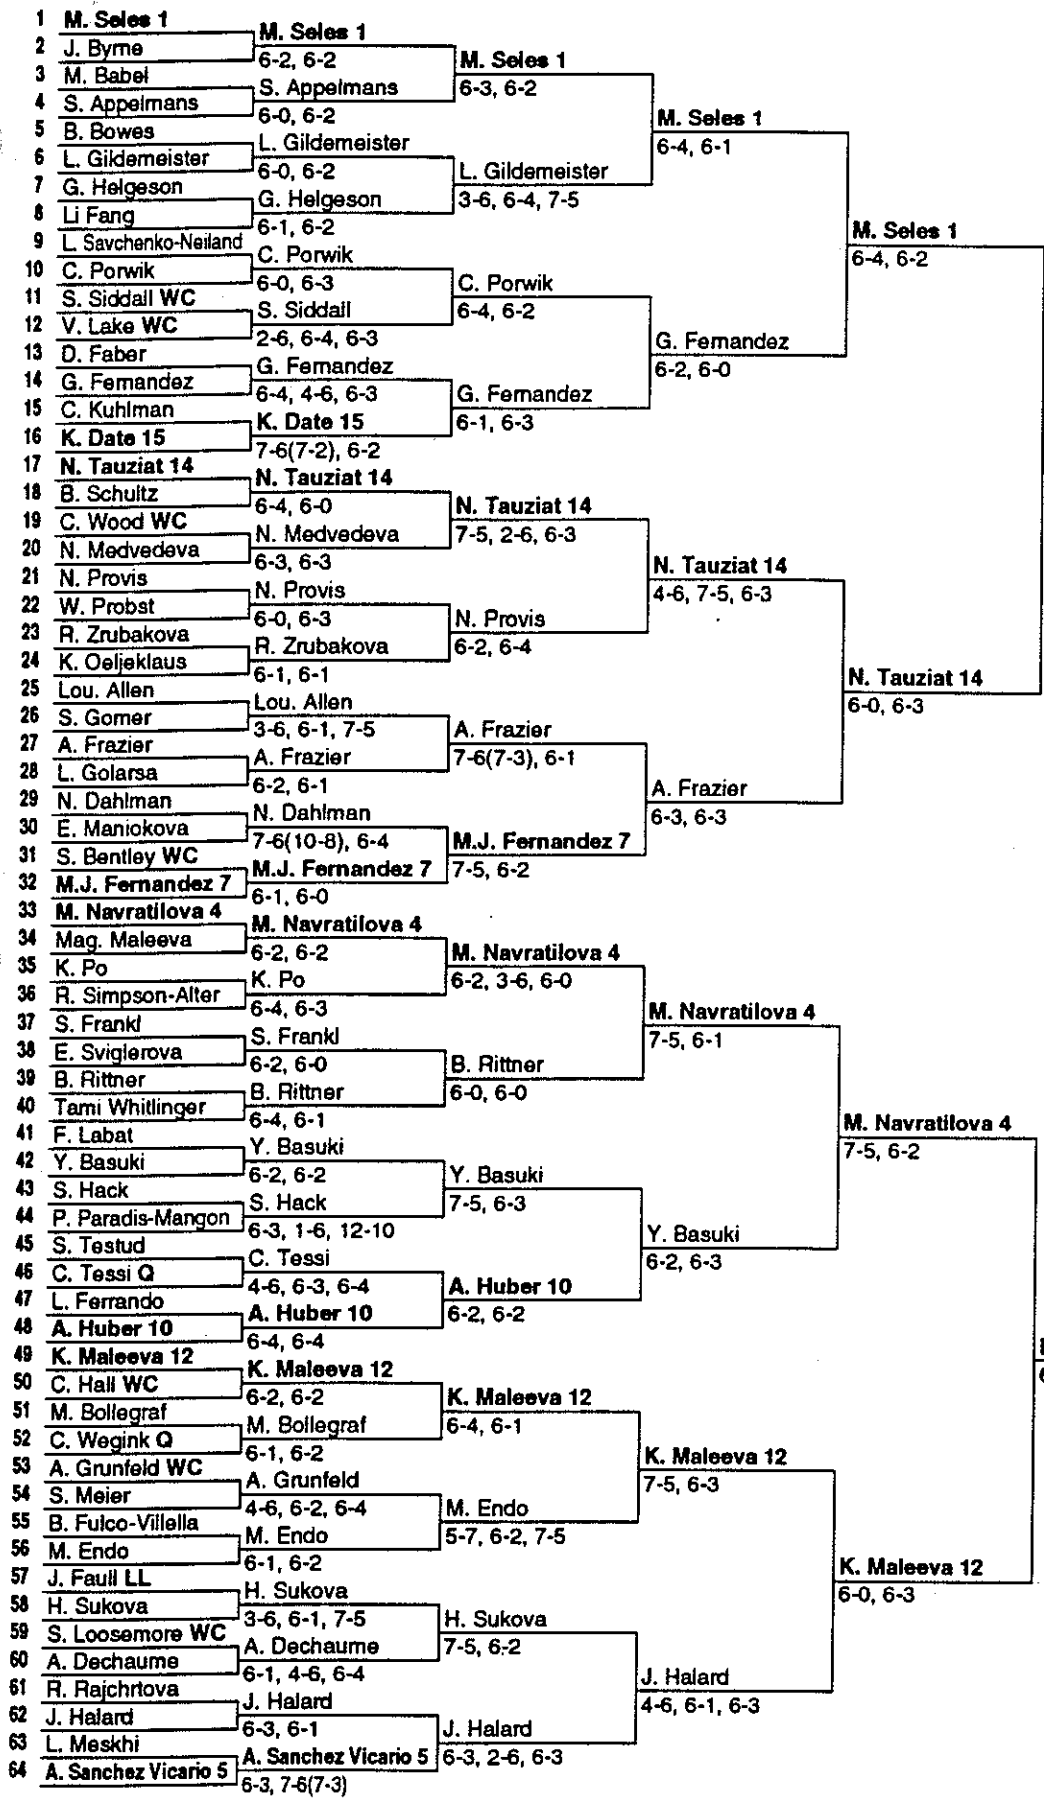

THE LAWN TENNIS CHAMPIONS (WIMBLEDON) - SINGLES, P/

London, E
All England Lawn Tenn
June 22-July
\$3,000
Surface: Grass/O

WINNER
S. Graf 2 d. M. Seles 1
6-2, 6-1

| SINGLES | PRIZE MONEY | POINTS |
|----------------------|-------------|--------|
| Winner (1) | \$421,584 | 820 |
| Finalist (1) | 210,792 | 575 |
| Semifinalists (2) | 101,830 | 370 |
| Quarterfinalists (4) | 51,433 | 190 |
| Round of 16 (8) | 26,068 | 100 |
| Round of 32 (16) | 14,606 | 50 |
| Round of 64 (32) | 8,844 | 25 |
| Round of 128 (64) | 5,410 | 13 |