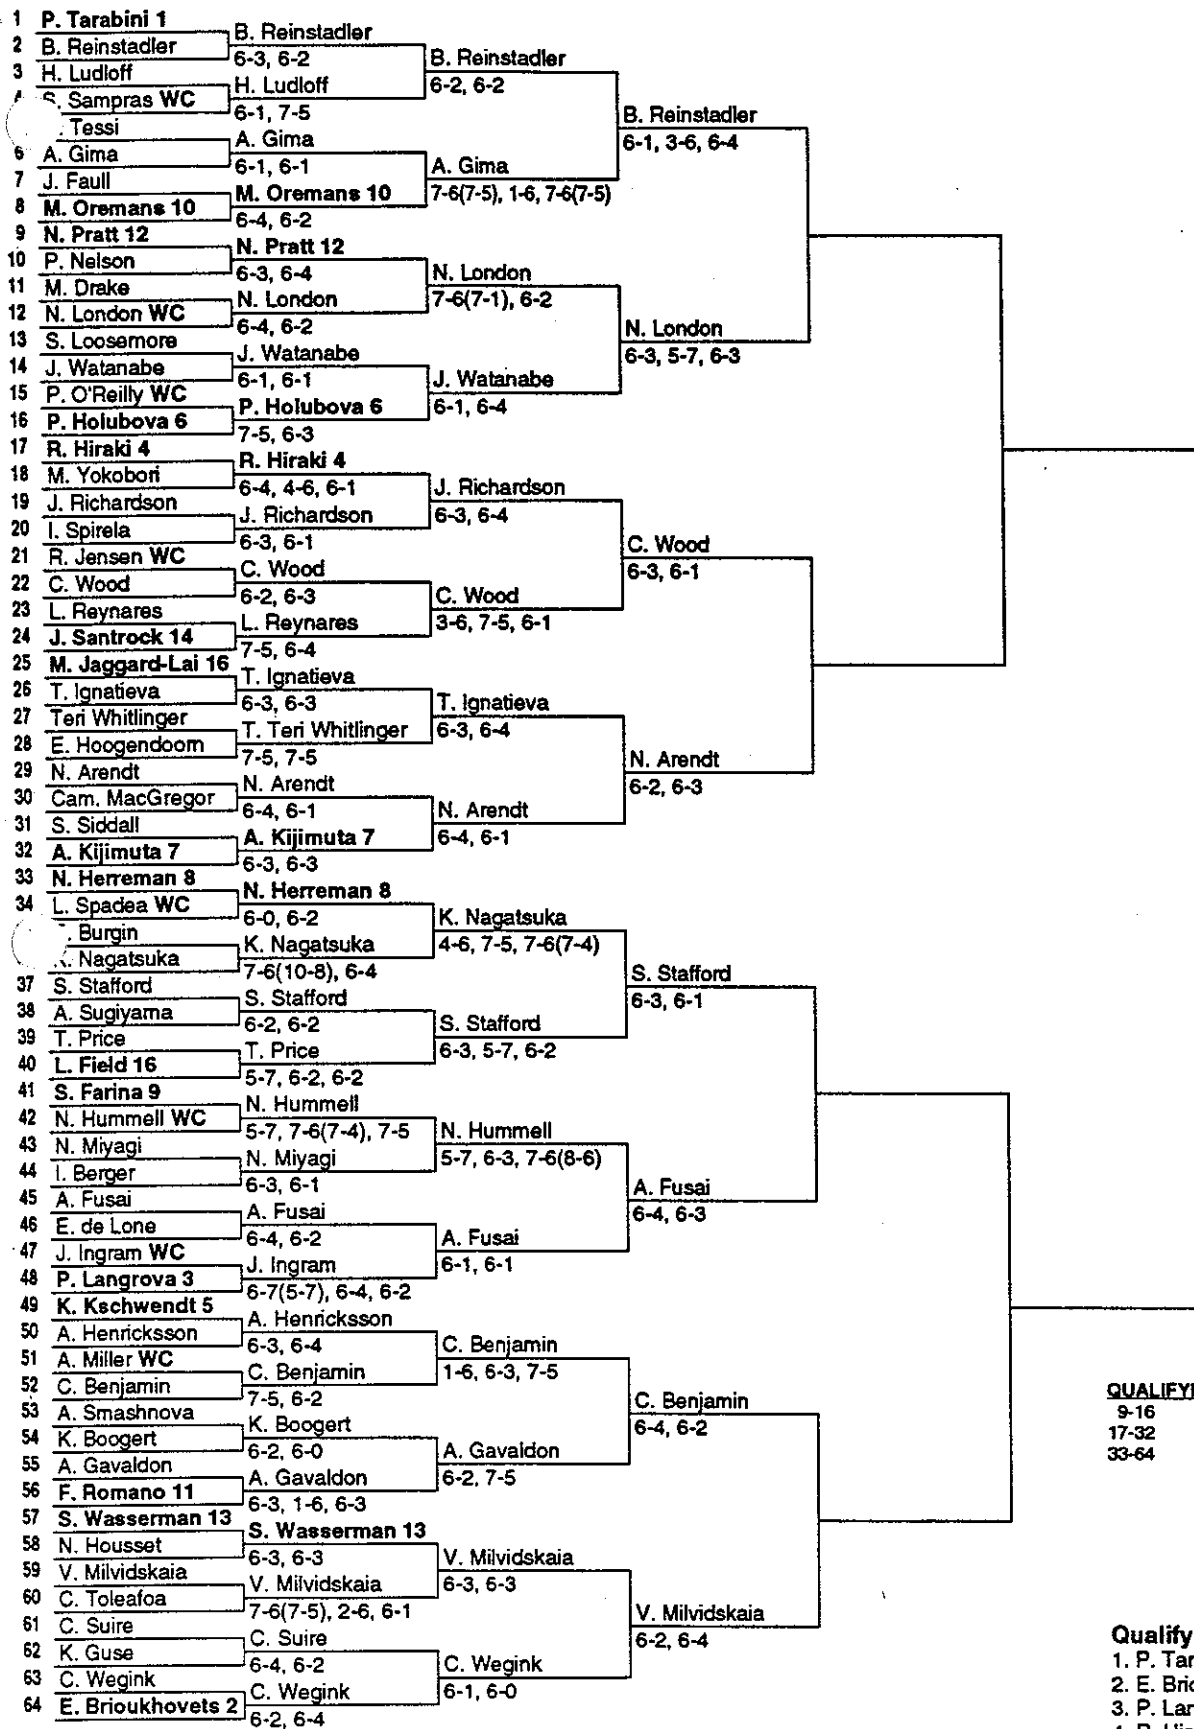

U.S. OPEN QUALIFYING

Flushing, New York, USA
USTA National Tennis Center
August 31-September 13, 1992
$3,734,850
Surface: Hard/Outdoors

QUALIFYING	PRIZE MONEY
9-16	3,000
17-32	1,650
33-64	1,100

Qualifying Singles Seeds

1. P. Tarabini	9. S. Farina
2. E. Brioukhovets	10. M. Oremans
3. P. Langrova	11. F. Romano
4. R. Hiraki	12. N. Pratt
5. K. Kschwendt	13. S. Wasserman
6. P. Holubova	14. J. Santrock
7. A. Kijimuta	15. M. Jaggard-Lai
8. N. Herreman	16. L. Field