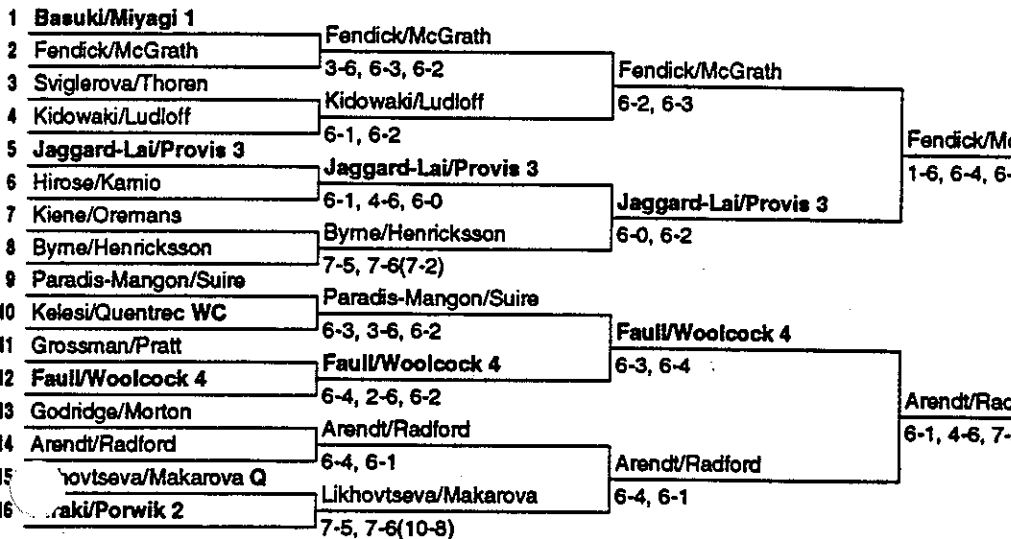

DOUBLES	PRIZE MONEY	POINTS
Winner (1)	$6,000	110
Finalist (1)	3,500	75
Semifinalists (2)	2,000	50
Quarterfinalists (4)	1,000	25
Round of 16 (8)	500	10

WOMEN'S OPEN-MALAYSIA SINGLES QUALIFYING

First round - A. Sugiyama (1) d. A. Hirose 6-0, 6-3; H. Nagano d. T. Morton 7-5, 6-2; E. Likhovtseva d. L. Novelo 4-6, 2-0 retired; E. Makarova (8) d. M. Lu WC 6-1, 6-2; M. Kidowaki (4) d. A. Woolcock 6-7(5-7), 6-1, 7-6(10-8); J. Sutedja d. E. Chiew WC 6-2, 6-2; H. Ludloff d. S. Rung WC 6-4, 6-0; E. Svirglerova (5) d. J. Faul 6-1, 6-4; I. Sukhova d. J. Limmer (7) 6-2, 7-6(7-0); N. Pratt d. O. Lugina 7-5, 7-6(8-6); L. Niemantsverdriet d. M. Yanagi 6-3, 6-1; K. Godridge (3) d. S. Park 4-6, 7-5, 6-3; K. Radford (6) d. E. Rossides 6-2, 3-6, 6-4; A. Henricksson d. S. Komleva 6-3, 6-1; E. de Lone d. L. Zainal WC 6-2, 6-0; P. Thoren (2) d. A. Kerek 3-6, 6-1, 6-0.

Second round - Sugiyama (1) d. Nagano 6-0, 6-1; Makarova (8) d. Likhovtseva 6-0, 6-3; Kidowaki (4) d. Sutedja 7-6(8-6), 6-3; Svirglerova (5) d. Ludloff 7-5, 4-6, 6-1; Pratt d. Sukhova 3-6, 6-4, 7-6(7-5); Niemantsverdriet d. Godridge (3) 1-6, 6-3, 7-6(7-3); Henricksson d. Radford (6) 6-4, 6-4; Thoren (2) d. de Lone 4-6, 7-5, 6-0.

Third round - Makarova d. Sugiyama (1) 6-4, 7-5; Kidowaki (4) d. Svirglerova 7-5, 6-2; Pratt d. Niemantsverdriet 6-4, 3-6, 6-4; Henricksson d. Thoren (2) 4-6, 7-6(7-2), 6-4.

1. **Doubles Seeds**
1. Basuki/Miyagi
  2. Hiraki/Porwik
  3. Jaggard-Lai/Provis
  4. Faul/Woolcock