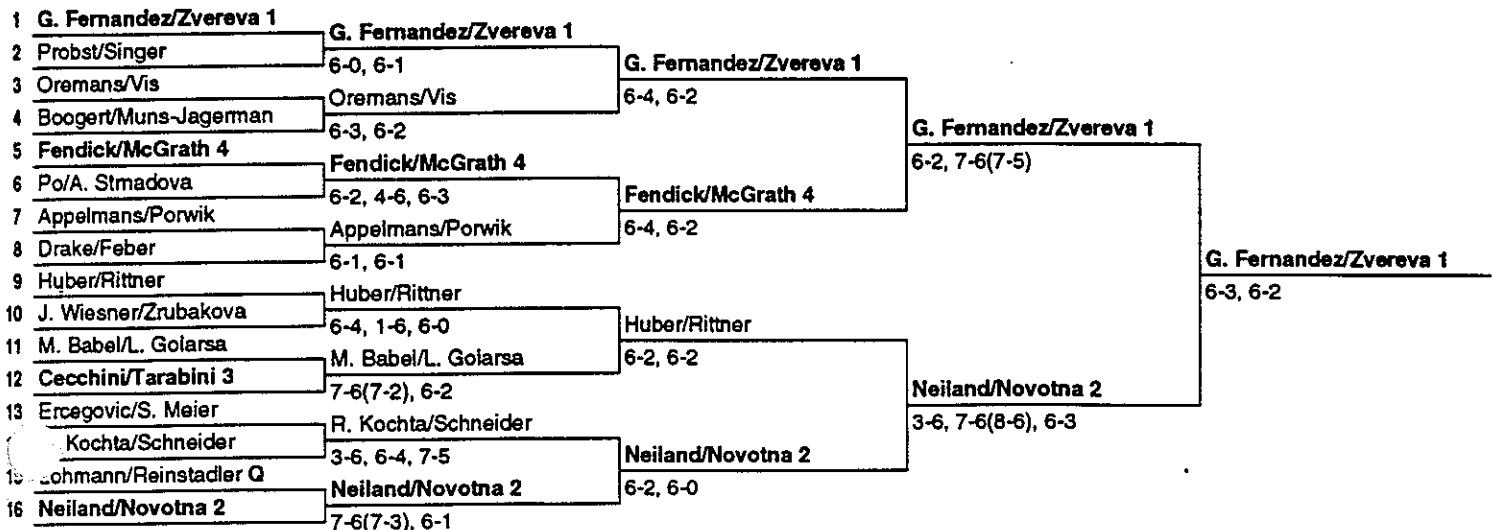

Doubles Seeds

1. G. Fernandez/Zvereva
2. Neiland/Novotna
3. Cecchini/Tarabini
4. Fendick/McGrath