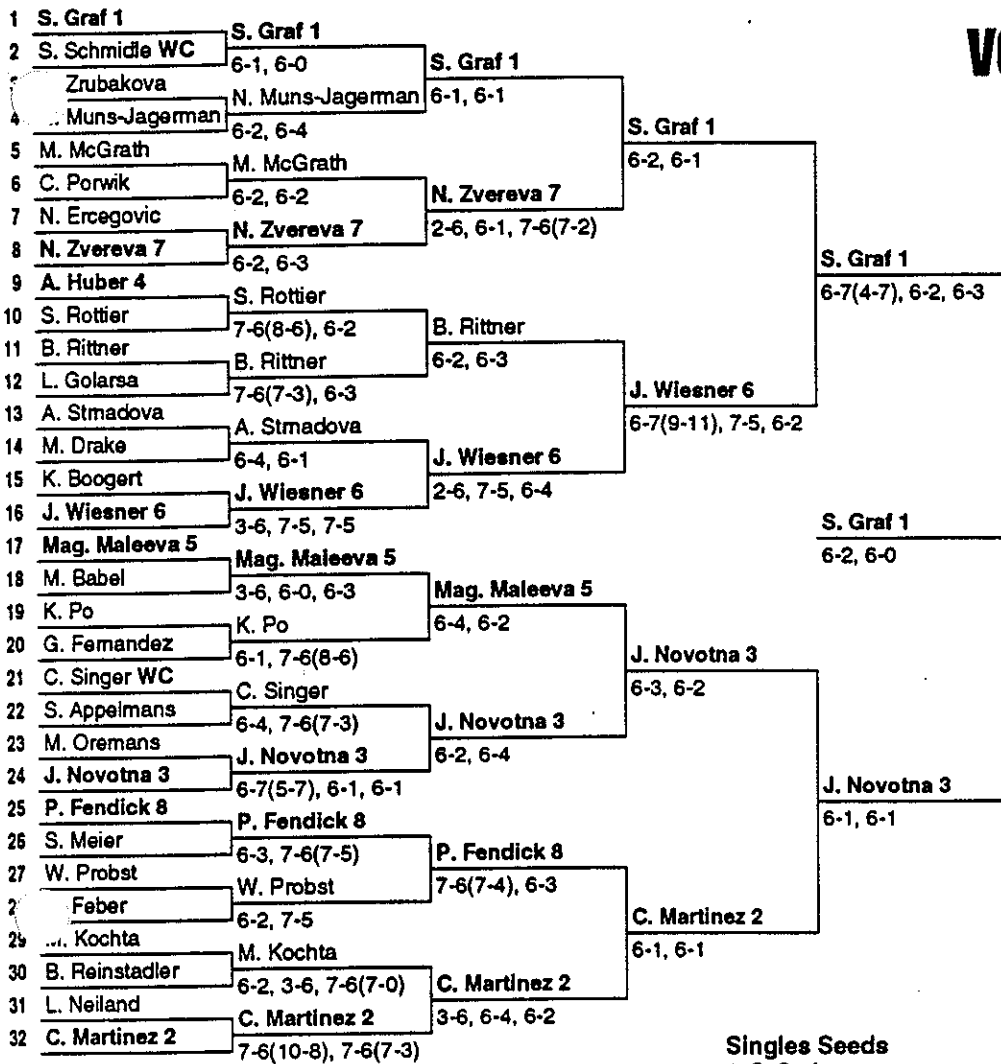

## VOLKSWAGEN CARD CUP- DAMEN GRAND PRIX

Leipzig, Germany  
Messehalle 7  
September 27-October 3, 1993  
\$375,000  
Surface: Supreme/Indoors

Singles	Prize Money	Points
Winner (1)	\$75,000	300
Finalist (1)	37,500	210
Semifinalists (2)	18,750	135
Quarterfinalists (4)	9,400	70
Round of 16 (8)	4,775	35
Round of 32 (16)	2,700	18

Doubles	Prize Money	Points
Winner (1)	\$22,500	300
Finalist (1)	11,250	210
Semifinalists (2)	7,500	135
Quarterfinalists (4)	3,750	70
Round of 16 (8)	2,000	35