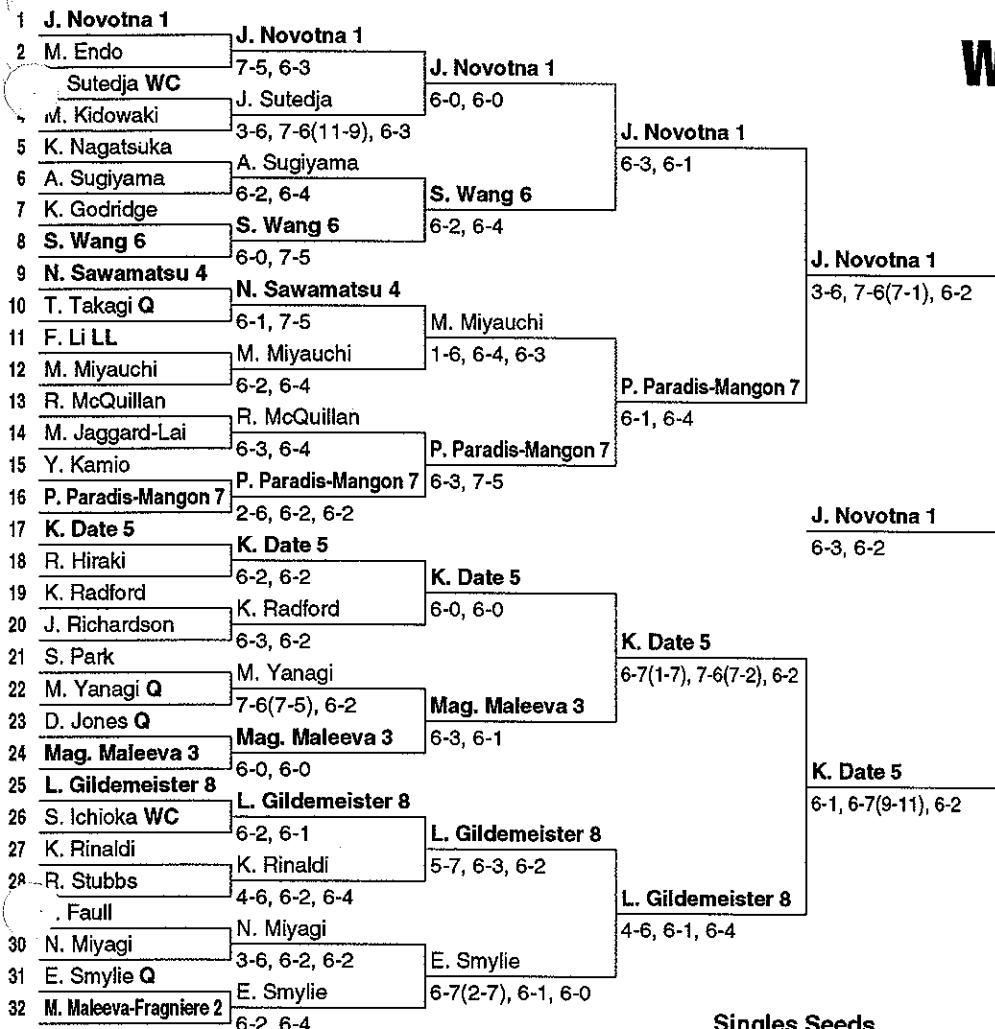

SINGLES	PRIZE MONEY	POINTS
Winner (1)	$27,000	190
Finalist (1)	13,500	135
Semifinalists (2)	6,750	85
Quarterfinalists (4)	3,750	45
Round of 16 (8)	1,775	20
Round of 32 (16)	950	10

DOUBLES	PRIZE MONEY	POINTS
Winner (1)	$9,000	190
Finalist (1)	4,500	135
Semifinalists (2)	3,000	85
Quarterfinalists (4)	1,500	45
Round of 16 (8)	750	20

WORLD LADIES IN OSAKA SINGLES QUALIFYING

First round - **F. Li (1) WC** d. A. Hirose 6-3, 6-2; Y. Sasano d. S. Sloane-Lundy 4-6, 6-1, 6-1; S. Komleva d. H. Miki WC 6-1, 6-0; **T. Takagi (6)** d. A. Fukuda 6-0, 6-0; **E. Smylie (3)** d. M. Bunschoten 6-4, 6-2; C. Cristea d. M. Kuki WC 6-4, 6-1; K. Shibata d. A. Herda 6-2, 6-3; M. Mizokuchi d. **K. Guse (7)** 6-2, 6-2; **D. Jones (8)** d. N. Akahori 6-1, 6-4; Y. Tanaka d. M. Yokobori 6-2, 6-0; E. Iida d. A. Arai 7-6(7-1), 6-4; E. Okagawa d. **H. Nagano (4)** 6-1, 6-4; **T. Morton (5)** d. C. Thompson 6-4, 3-6, 6-4; A. Henricksson d. H. Mochizuki 6-2, 7-5; M. Yanagi d. N. Kijimuta 4-6, 6-0, 6-1; **L. Chen (2) WC** d. S. van der Aa 6-4, 6-2.

Second round - **Li (1)** d. Sasano 6-3, 6-0; **Takagi (6)** d. Komleva 6-2, 6-4; **Smylie (3)** d. Cristea 3-6, 7-6(10-8), 7-5; Shibata d. Mizokuchi 7-6(7-5), 6-1; **Jones (8)** d. Tanaka 6-3, 3-6, 7-5; Iida d. Okagawa 6-4, 6-3; Henricksson d. **Morton (5)** 6-3, 6-2; Yanagi d. **Chen (2)** 6-4, 6-2.

Third round - **Takagi (6)** d. **Li (1)** 6-3, 6-4; **Smylie (3)** d. Shibata 6-1, 6-1; **Jones (8)** d. Iida 5-7, 6-4, 6-3; Yanagi d. Henricksson 2-6, 6-4, 7-6(10-8).

Singles Seeds

- J. Novotna
- M. Maleeva-Fragniere
3. Mag. Maleeva
- N. Sawamatsu
- K. Date
- S. Wang
- P. Paradis-Mangon
- L. Gildemeister