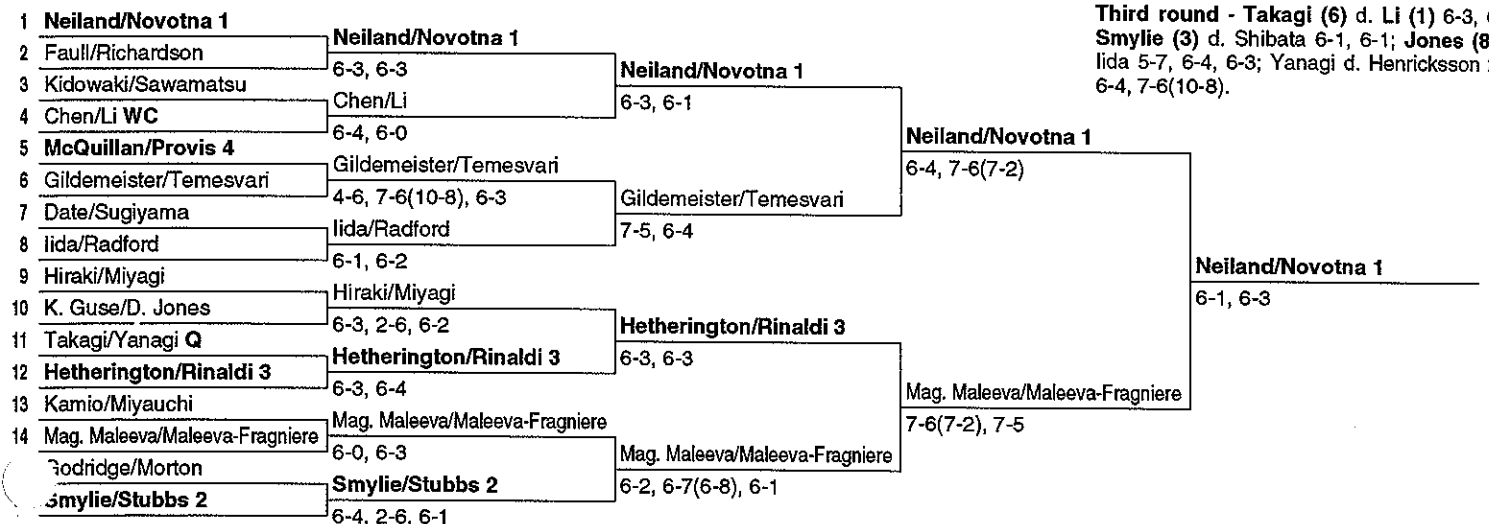

Doubles Seeds

1. Neiland/Novotna
2. Smylie/Stubbs
3. Hetherington/Rinaldi
4. McQuillan/Provis