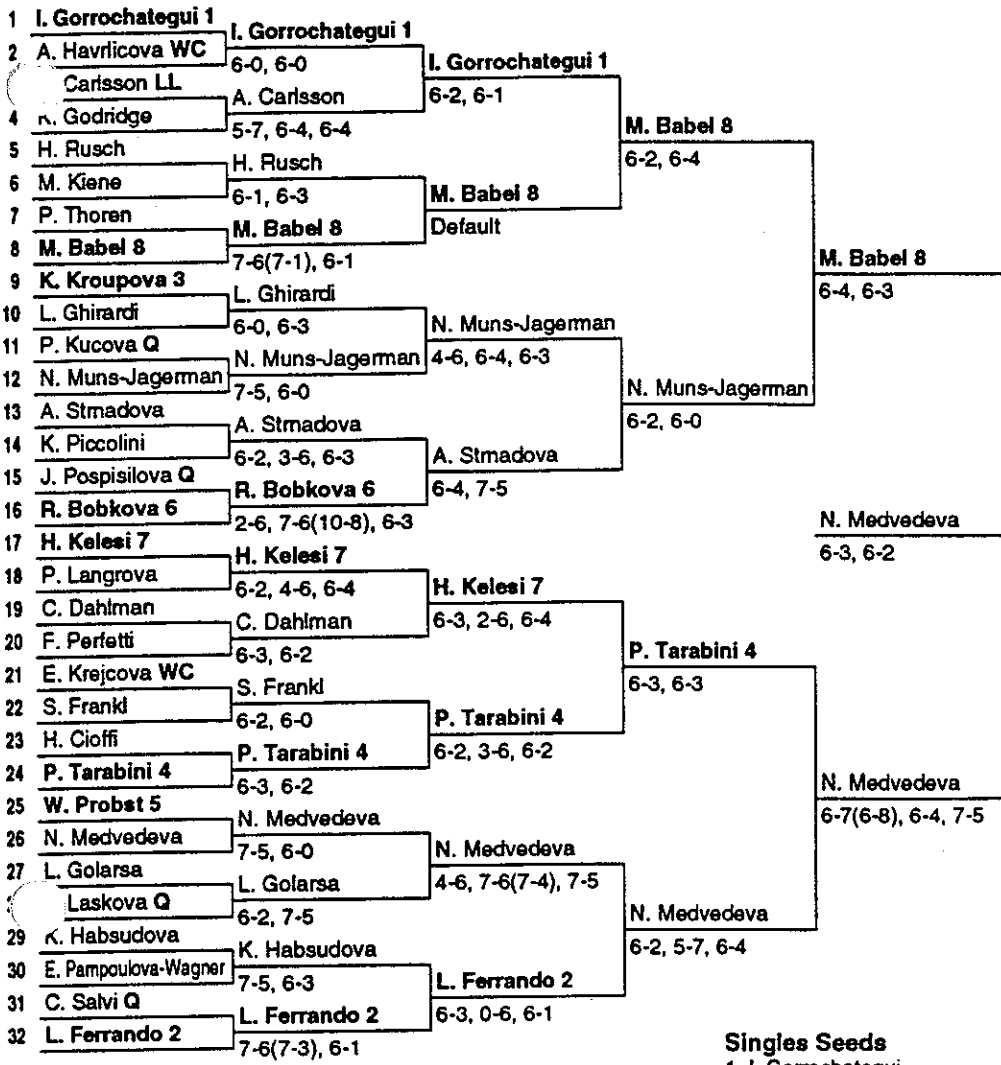

KRAFT TOUR BVV PRAGUE OPEN

Prague, Czechoslovakia
CTD Stvanice
July 13-18, 1993
\$100,000
Surface: Clay/Outdoors

SINGLES	PRIZE MONEY	POINTS
Winner (1)	\$18,000	110
Finalist (1)	8,500	75
Semifinalists (2)	4,300	50
Quarterfinalists (4)	2,175	25
Round of 16 (8)	1,125	10
Round of 32 (16)	700	6