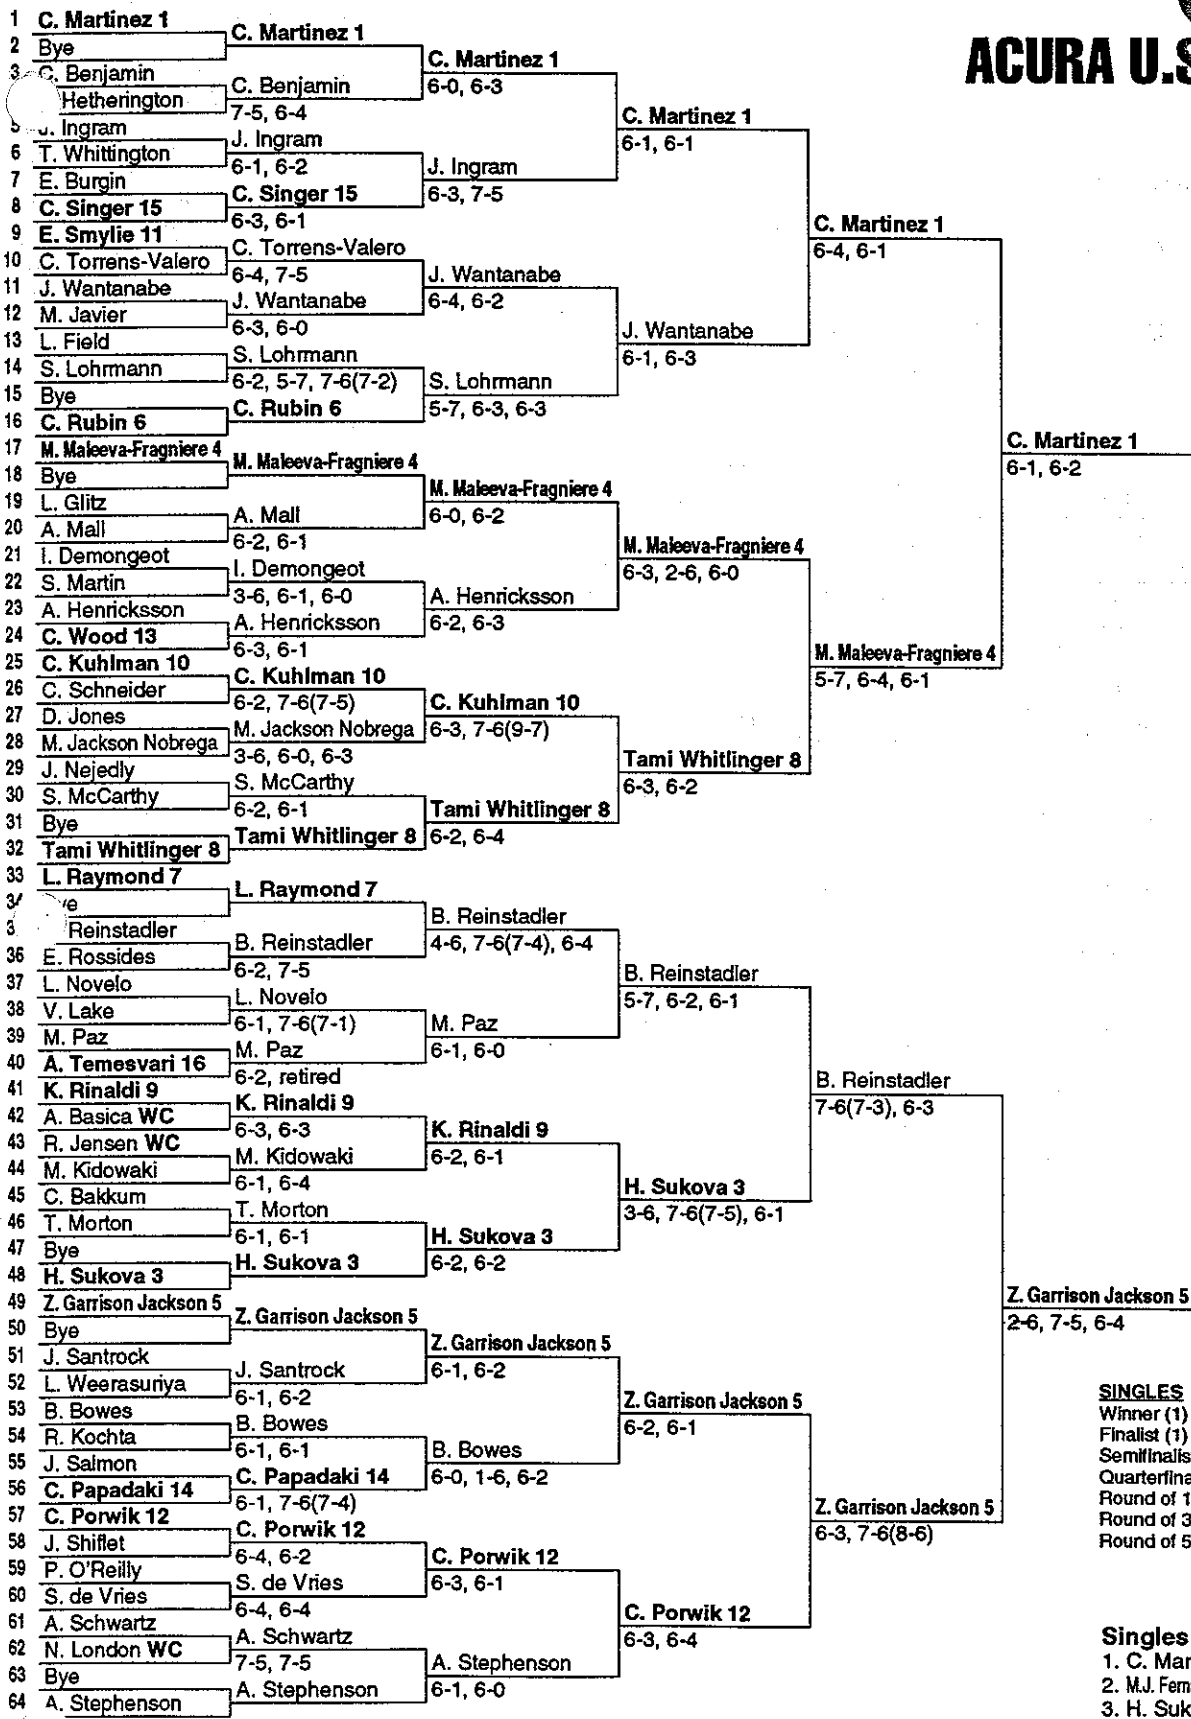

RESULTS

ACURA U.S. HARDCOURTS SINGLES

Stratton Mountain, Vermont, USA
 Stratton Mountain Sports Center
 July 26-August 1, 1993
 \$375,000
 Surface: DecoTurf II/Outdoors

SINGLES	PRIZE MONEY	POINTS
Winner (1)	\$75,000	300
Finalist (1)	30,000	210
Semifinalists (2)	15,000	135
Quarterfinalists (4)	7,700	70
Round of 16 (8)	4,075	35
Round of 32 (16)	2,300	18
Round of 56 (24)	1,500	9

Singles Seeds

- | | |
|------------------------------|------------------|
| 1. C. Martinez | 9. K. Rinaldi |
| 2. M.J. Fernandez (Withdraw) | 10. C. Kuhlman |
| 3. H. Sukova | 11. E. Smylie |
| 4. M. Maleeva-Fraginiere | 12. C. Porwik |
| 5. Z. Garrison Jackson | 13. C. Wood |
| 6. C. Rubin | 14. C. Papadaki |
| 7. L. Raymond | 15. C. Singer |
| 8. Tami Whittlinger | 16. A. Temesvari |

DOUBLES	PRIZE MONEY	POINTS
Winner (1)	\$22,500	300
Finalist (1)	11,250	210
Semifinalists (2)	5,650	135
Quarterfinalists (4)	2,800	70
Round of 16 (8)	1,500	35
Round of 28 (12)	775	18

Doubles Seeds

1. Smylie/Sukova
2. M.J. Fernandez/Garrison Jackson
3. Hetherington/Rinaldi
4. Maleeva-Fragniere/Paz
5. McCarthy/Radford
6. Porwik/Singer
7. Lake/Wood
8. D. Jones/Kidowaki