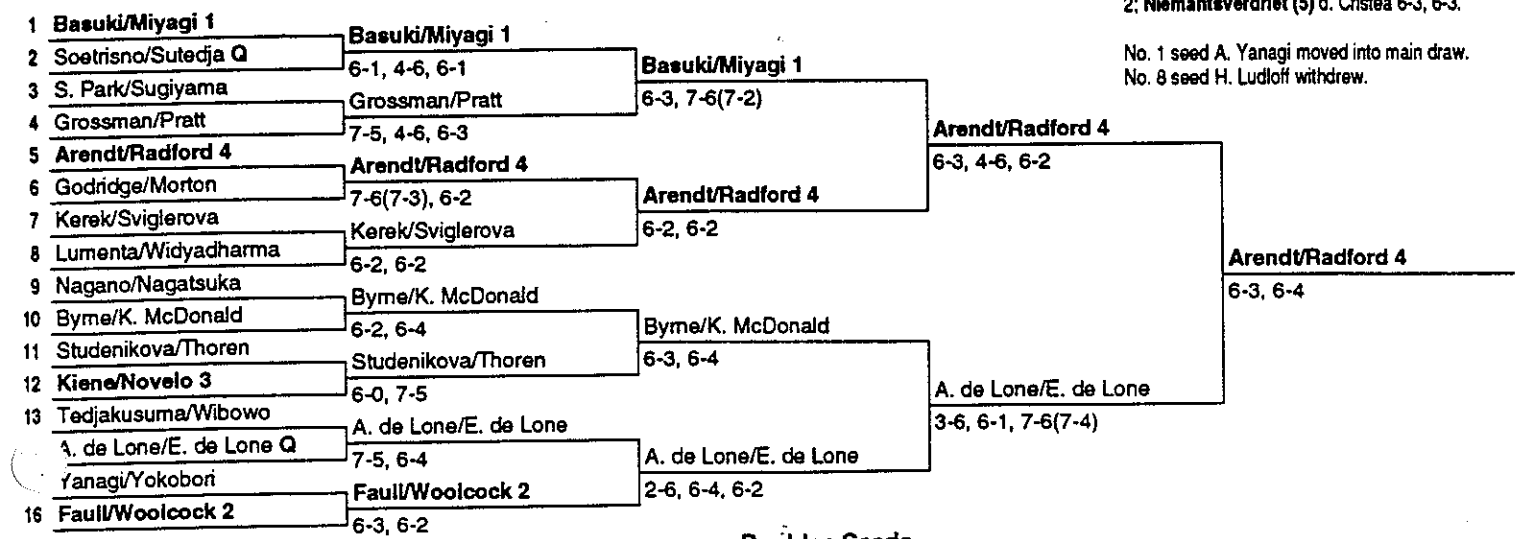

Doubles Seeds

1. Basuki/Miyagi
2. Faull/Woolcock
3. Kiene/Novelo
4. Arendt/Radford