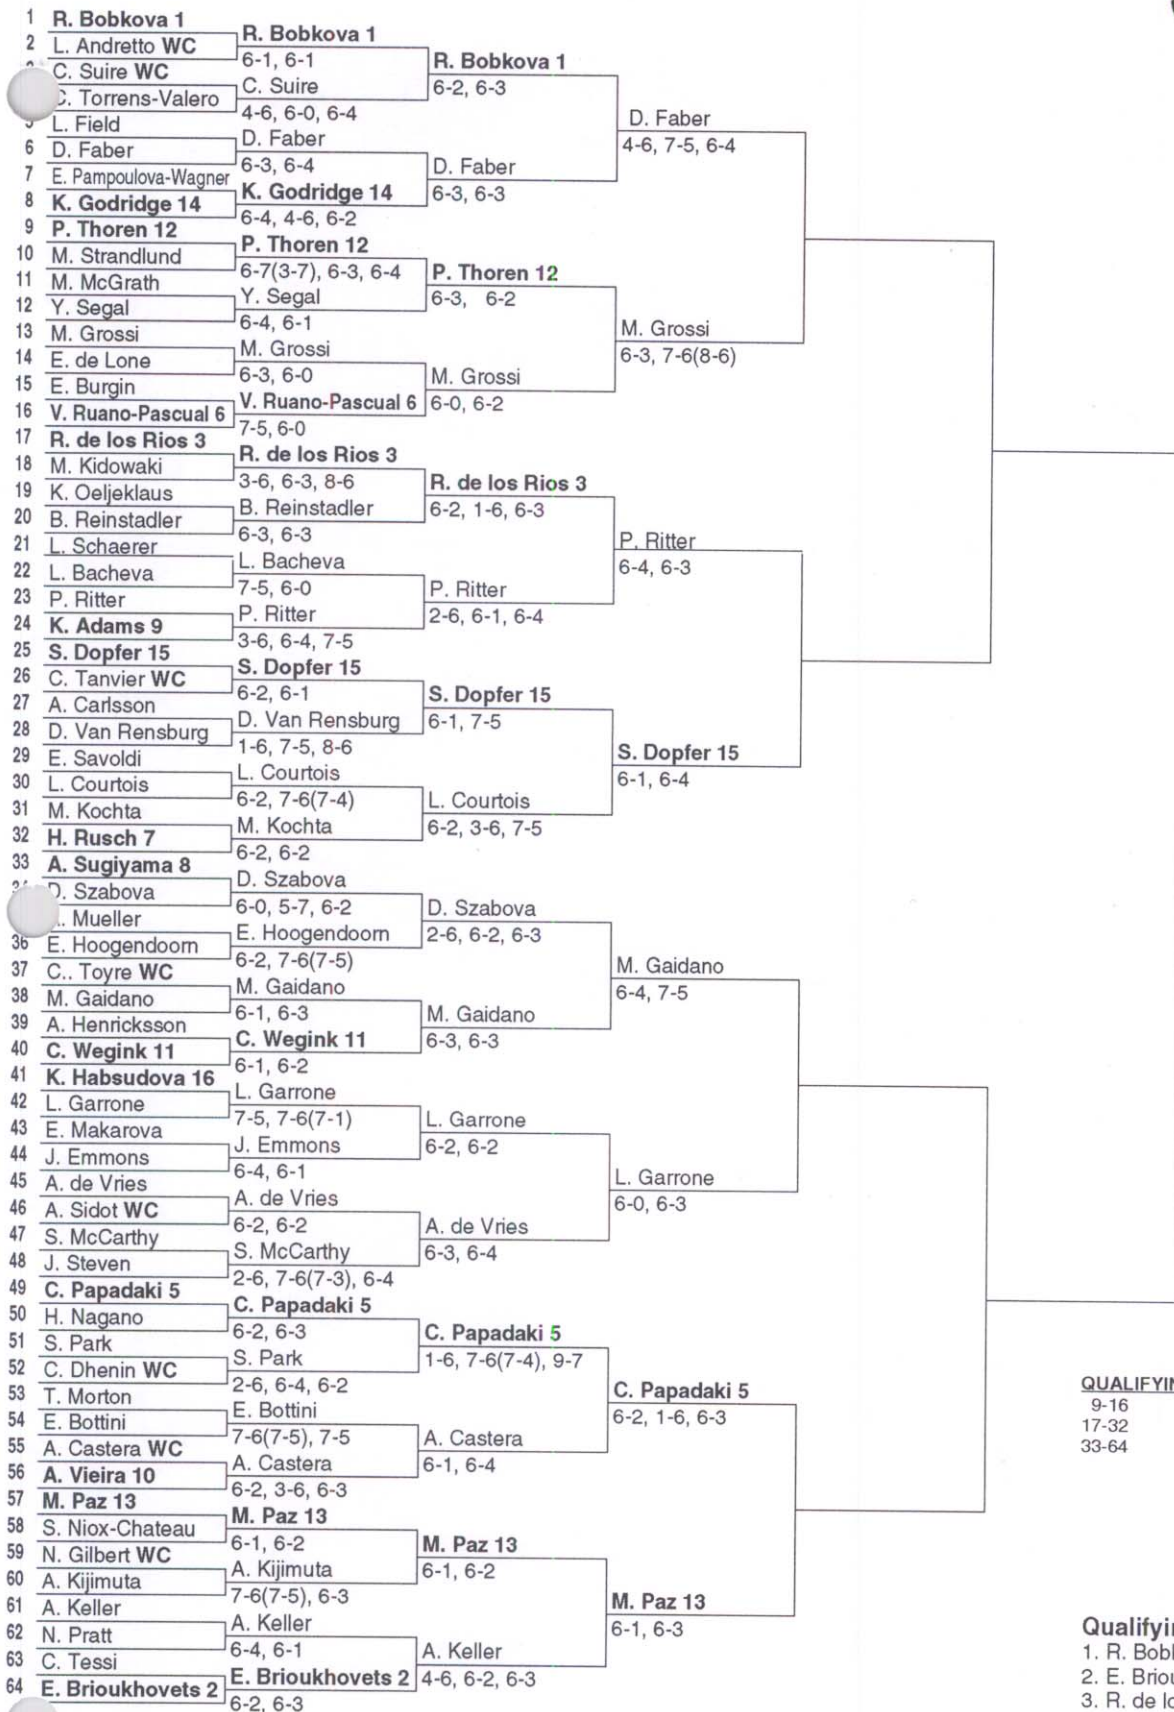

KRAFT TOUR

FRENCH OPEN

QUALIFYING

Paris, France
Stade Roland Garros
May 24-June 6, 1993
$3,456,143
Surface: Clay/Outdoors

QUALIFYING PRIZE MONEY	
9-16	4,902
17-32	2,451
33-64	1,294

Qualifying Singles Seeds

1. R. Bobkova	9. K. Adams
2. E. Brioukhovets	10. A. Vieira
3. R. de los Rios	11. C. Wegink
4. T. Price (withdrew)	12. P. Thoren
5. C. Papadaki	13. M. Paz
6. V. Ruano-Pascual	14. K. Godridge
7. H. Rusch	15. S. Dopfer
8. A. Sugiyama	16. K. Habsudova