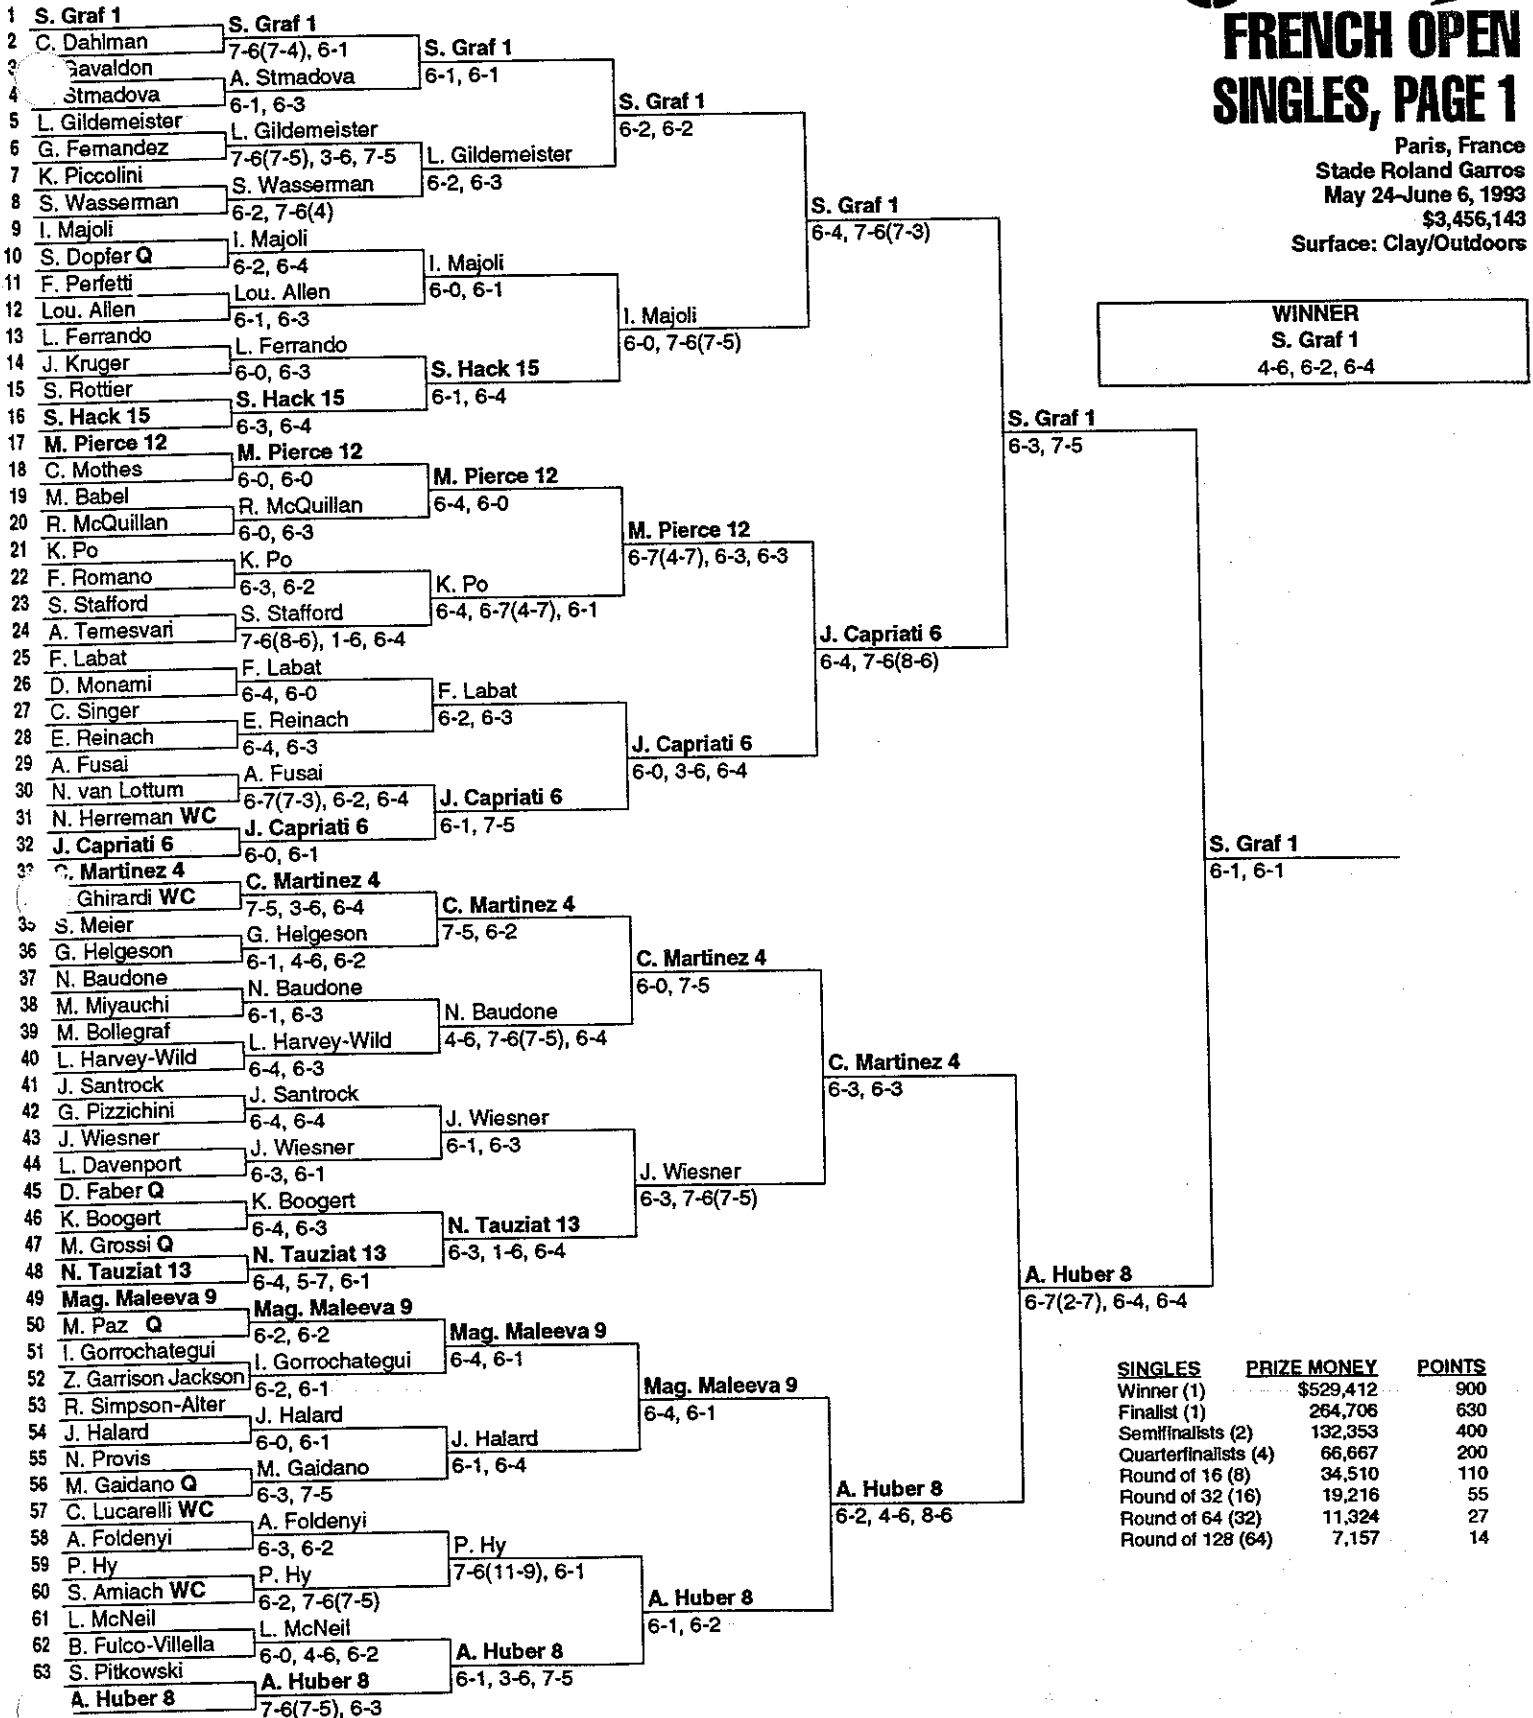

# KRAFT TOUR FRENCH OPEN SINGLES, PAGE 1

Paris, France  
Stade Roland Garros  
May 24-June 6, 1993  
\$3,456,143  
Surface: Clay/Outdoors

| SINGLES              | PRIZE MONEY | POINTS |
|----------------------|-------------|--------|
| Winner (1)           | \$529,412   | 900    |
| Finalist (1)         | 264,706     | 630    |
| Semifinalists (2)    | 132,353     | 400    |
| Quarterfinalists (4) | 66,667      | 200    |
| Round of 16 (8)      | 34,510      | 110    |
| Round of 32 (16)     | 19,216      | 55     |
| Round of 64 (32)     | 11,324      | 27     |
| Round of 128 (64)    | 7,157       | 14     |