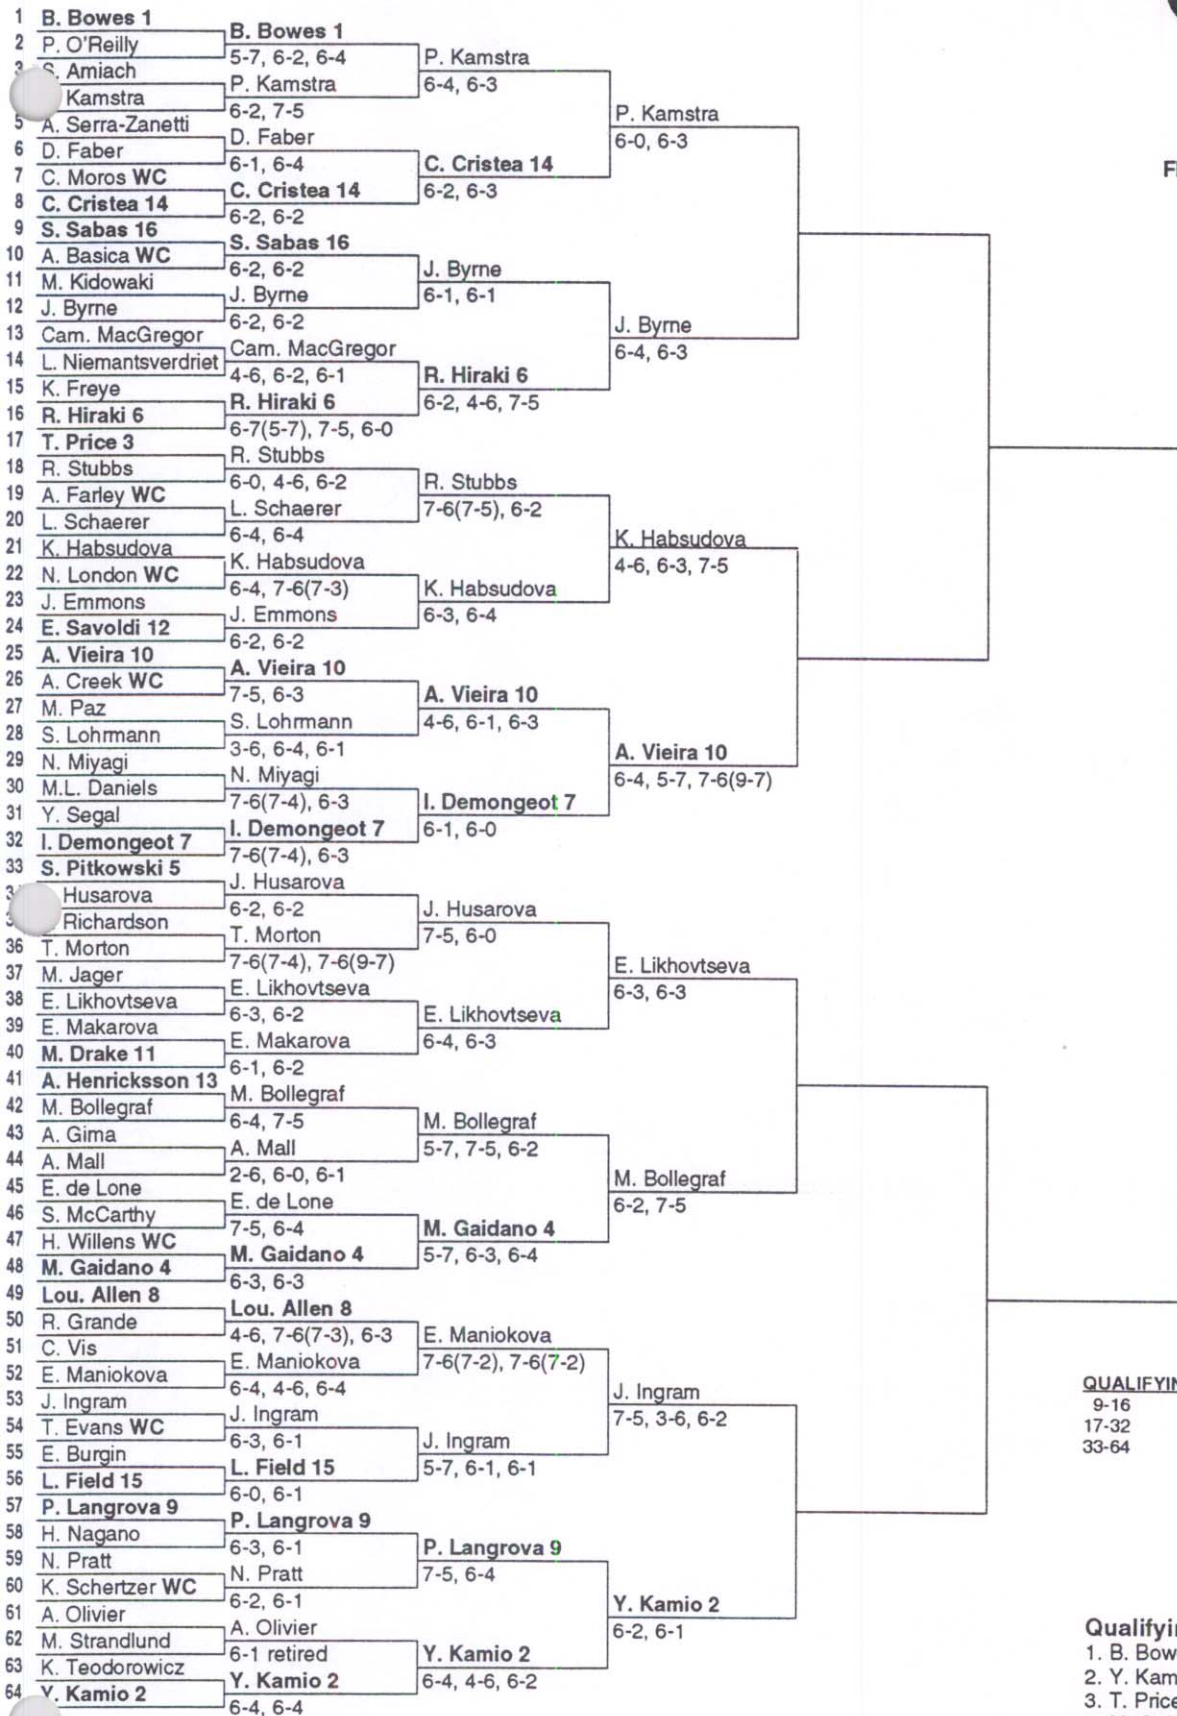

KRAFT TOUR
U.S. OPEN
QUALIFYING

Flushing Meadows, New York, USA
USTA National Tennis Center
August 30-September 12, 1993
$3,967,250
Surface: Hardcourt/Outdoors

QUALIFYING	PRIZE MONEY
9-16	3,000
17-32	1,650
33-64	1,100

Qualifying Singles Seeds

1. B. Bowes	9. P. Langrova
2. Y. Kamio	10. A. Vieira
3. T. Price	11. M. Drake
4. M. Gaidano	12. E. Savoldi
5. S. Pitkowski	13. A. Henricksson
6. R. Hiraki	14. C. Cristea
7. I. Demongeot	15. L. Field
8. Lou. Allen	16. S. Sabas