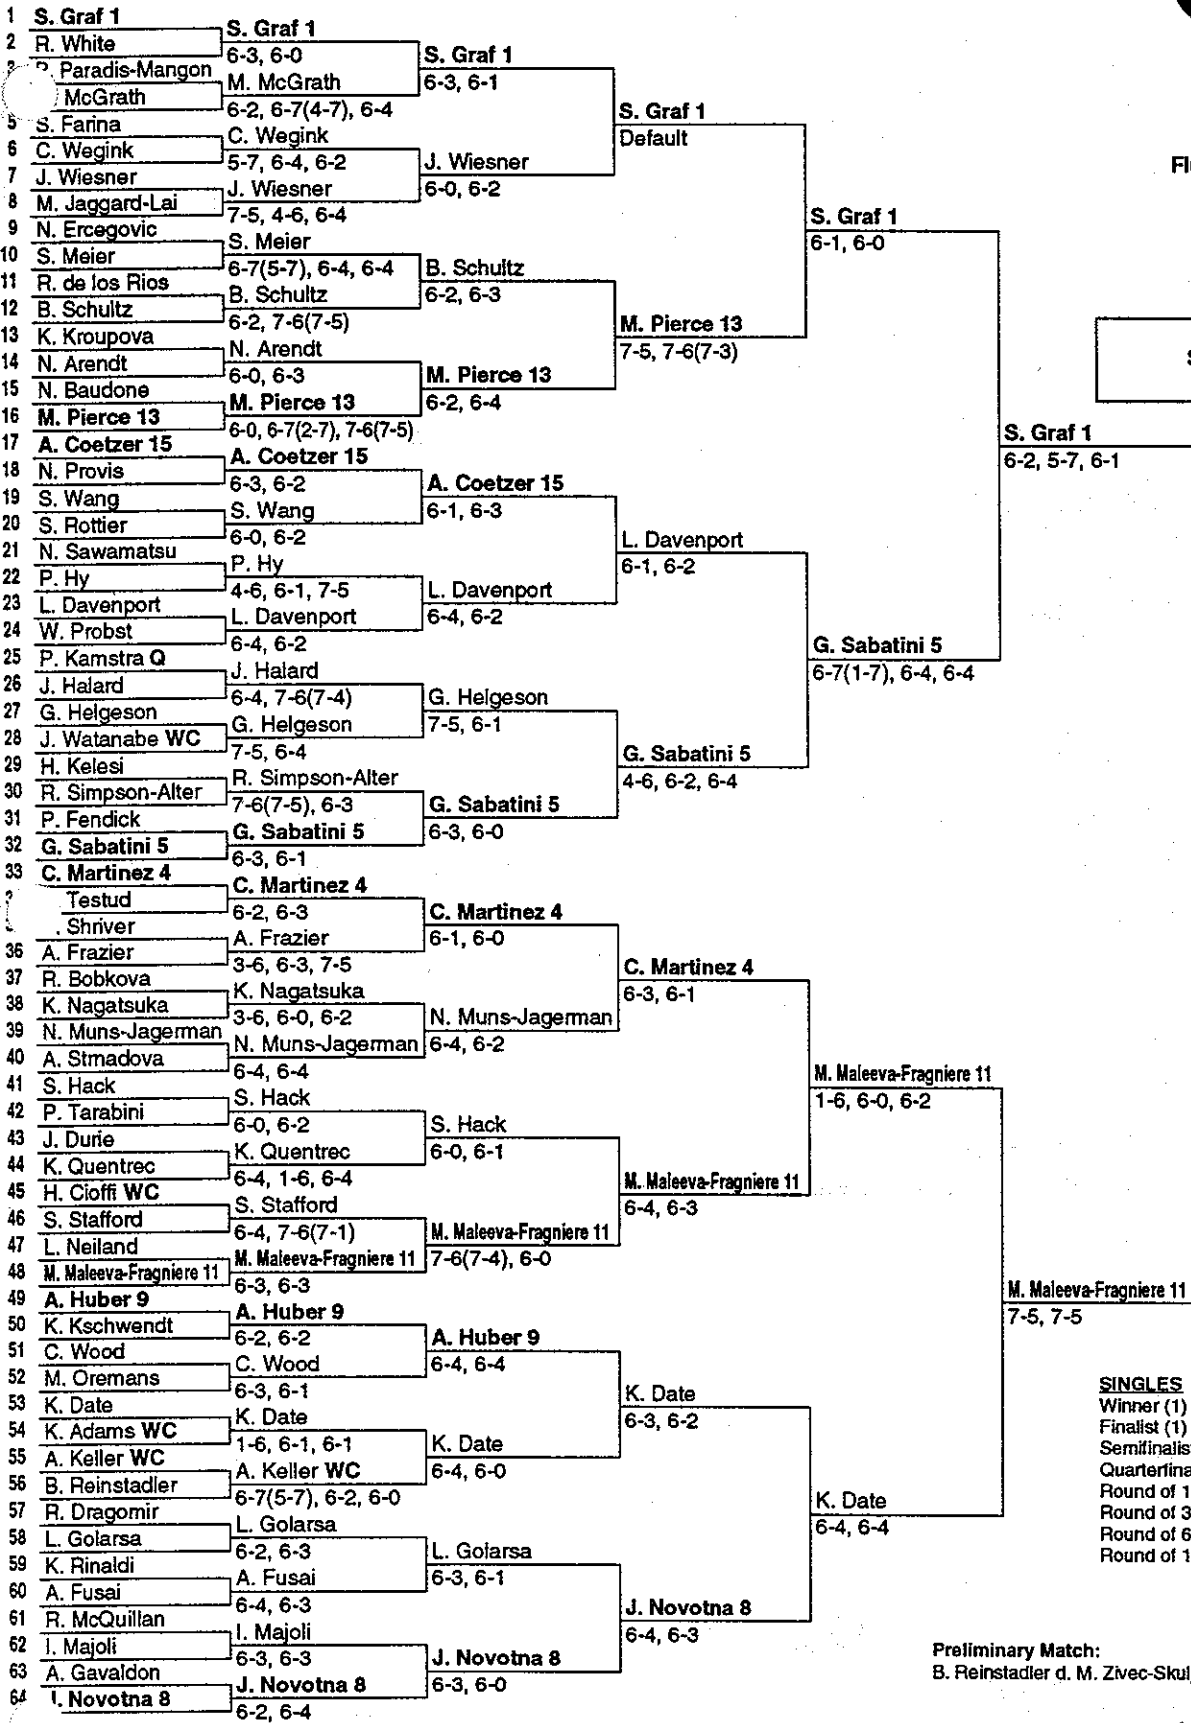

SINGLES	PRIZE MONEY	POINTS
Winner (1)	\$535,000	900
Finalist (1)	267,500	630
Semifinalists (2)	133,750	400
Quarterfinalists (4)	70,000	200
Round of 16 (8)	37,000	110
Round of 32 (16)	21,500	55
Round of 64 (32)	13,300	27
Round of 128 (64)	8,000	14