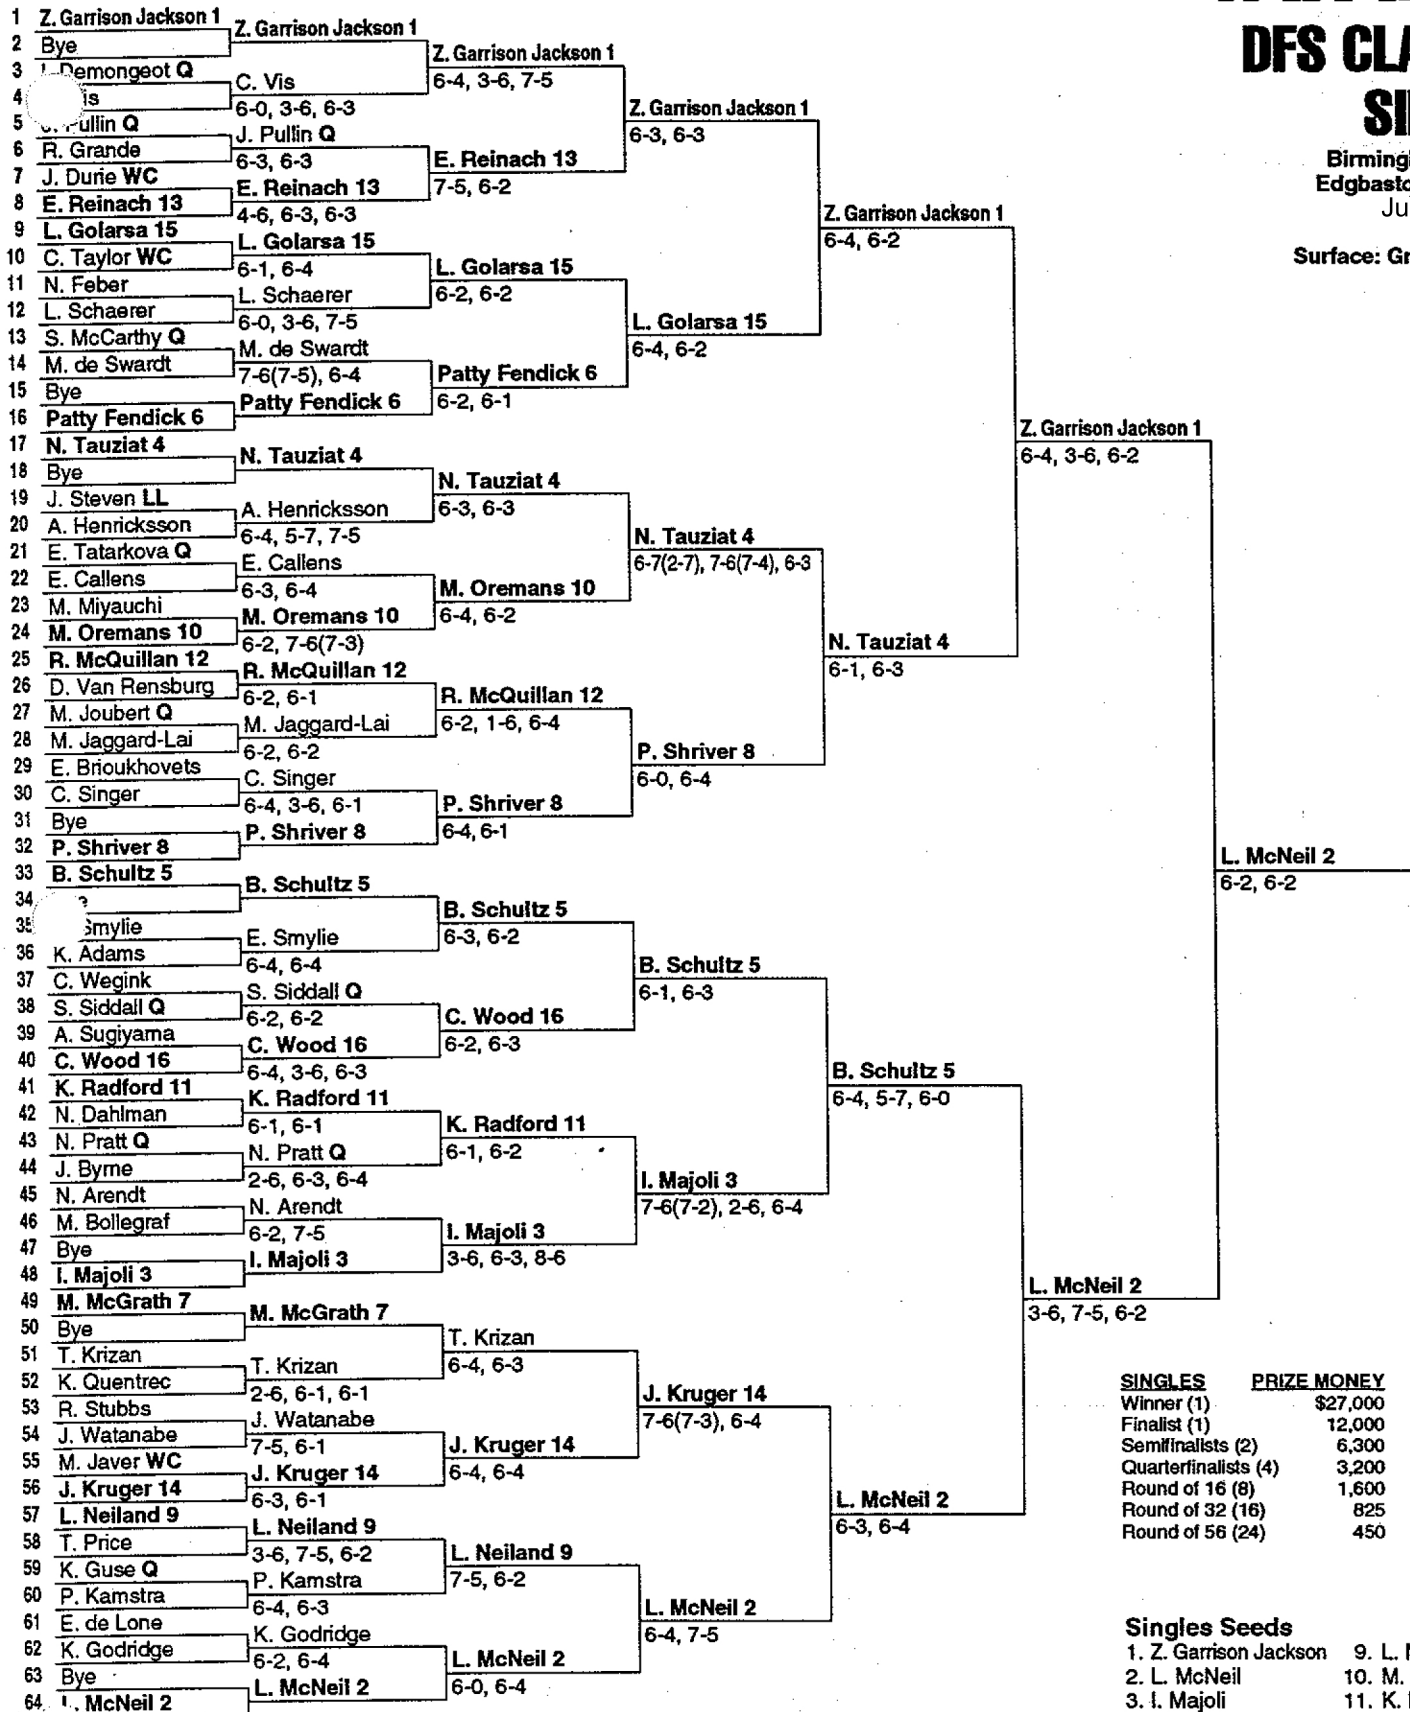

WTA TOUR DFS CLASSIC- SINGLES

Birmingham, England
Edgbaston Priory Club
June 6-12, 1994

\$150,000
Surface: Grass/Outdoors

SINGLES	PRIZE MONEY
Winner (1)	\$27,000
Finalist (1)	12,000
Semifinalists (2)	6,300
Quarterfinalists (4)	3,200
Round of 16 (8)	1,600
Round of 32 (16)	825
Round of 56 (24)	450