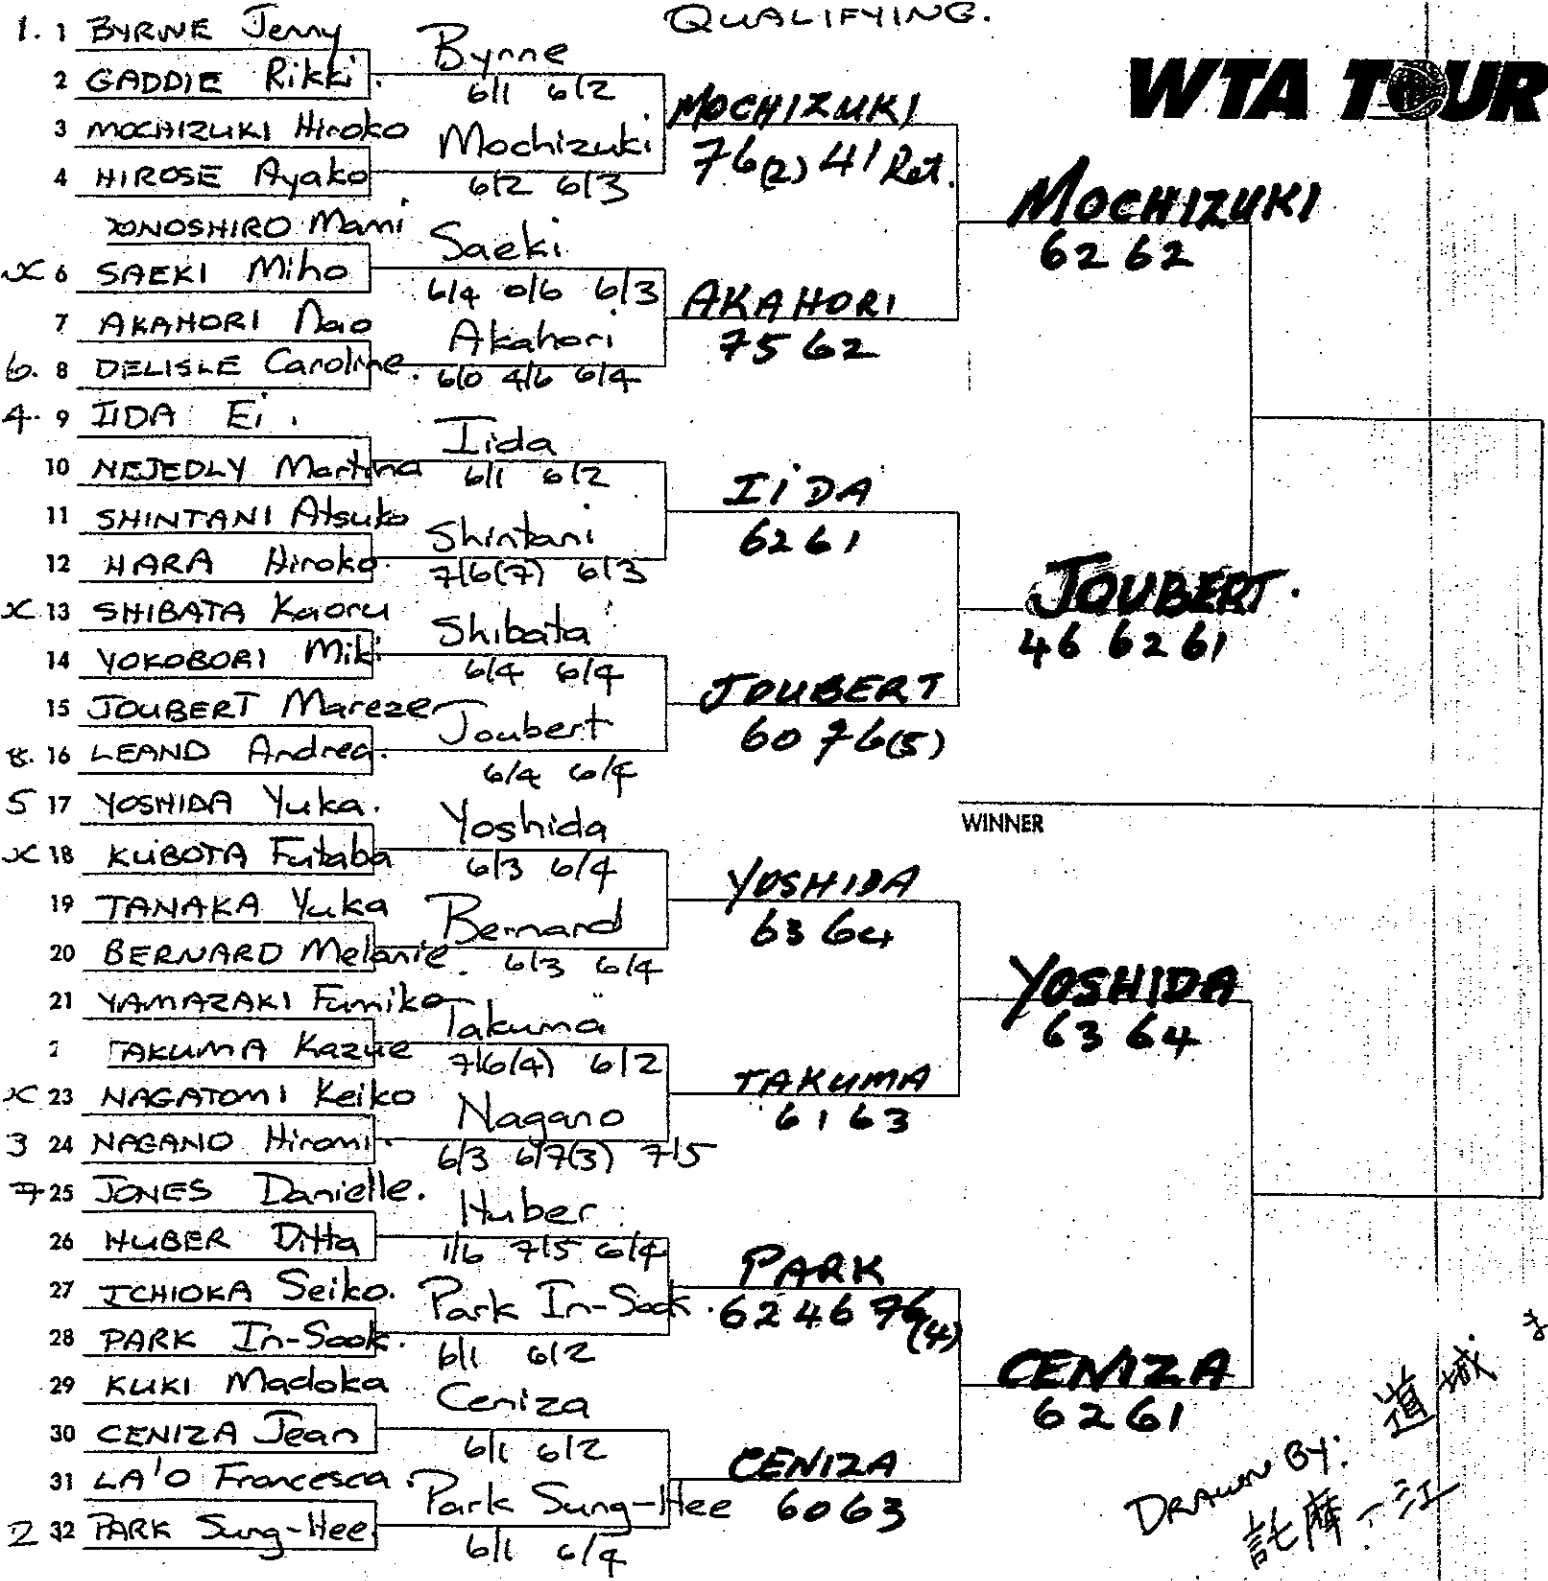

WTA TOUR

Drawn by: 道城 子 井
託麻 江

WORLD CITY EXPO		PRIZE MONEY		SEEDED PLAYERS	
Tournament	JAPAN OPEN 94-ASAHI SEIMEI CUP	Winner	_____	1	BYRNE Jenny
City	TOKYO, JAPAN.	Finalist	_____	2	PARK Sung-Hee
Main Draw Date	APRIL 4-10 1994.	3rd-4th	_____	3	NAGANO Hironi
Qualifying Date	APRIL 2-4 1994	5th-8th	$ 600.	4	IIDA Ei
Prize Money	$us 150,000	9th-16th	$ 400	5	YOSHIDA Yuka
Draw	32M / 32Q / 16D.	17th-32nd	$ 250	6	DELISLE Caroline
Surface	HARD COURT OUTDOORS.			7	JONES Danielle
Winner of this event feeds up into:	_____			8	LEAND Andrea