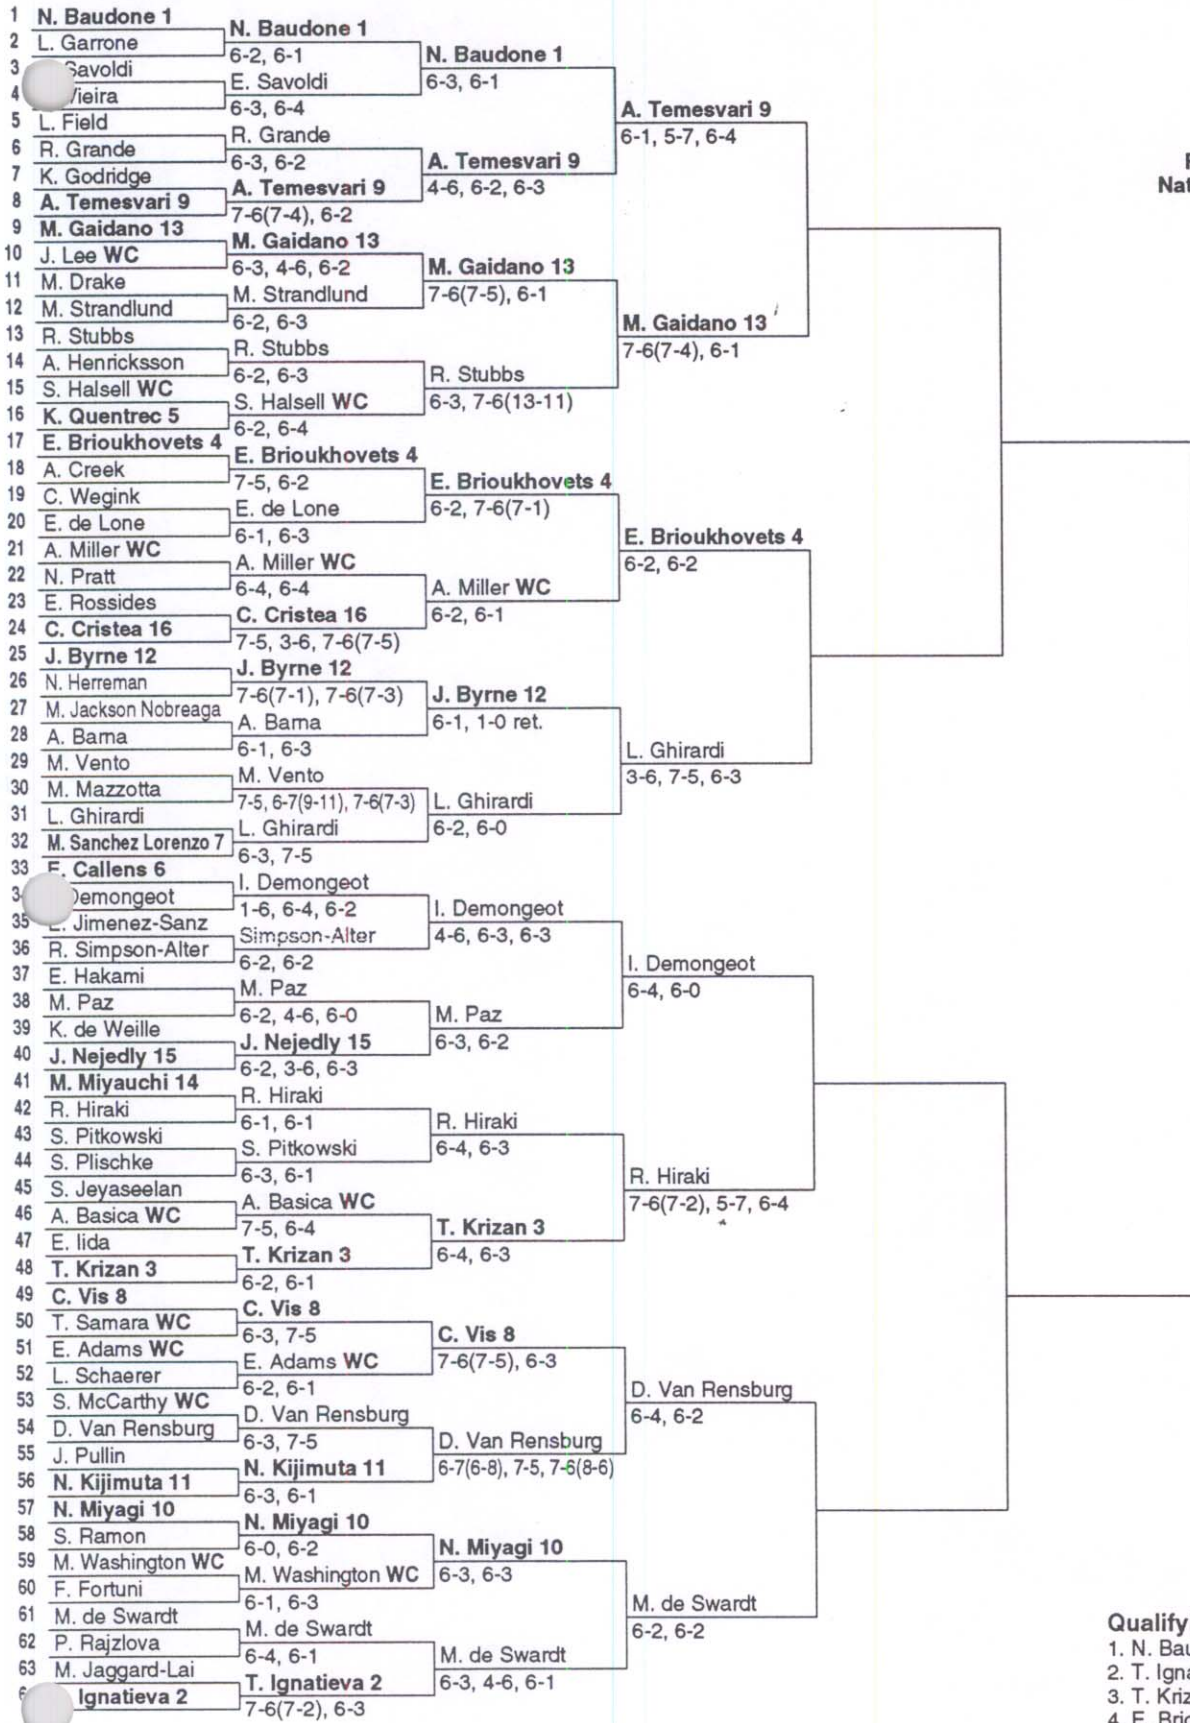

WTA TOUR

U.S. OPEN

QUALIFYING

Flushing Meadow, New York, USA
National Tennis Centre, Corona Park
August 31-September 11, 1994
$3.9 million
Surface: Deco Turf II/Outdoors

QUALIFYING	PRIZE MONEY
9-16	3,000
17-32	1,650
33-64	1,100

Qualifying Singles Seeds

- N. Baudone
- T. Ignatieva
- T. Krizan
- E. Brioukhovets
- K. Quentrec
- E. Callens
- M. Sanchez Lorenzo
- C. Vis
- A. Temesvari
- N. Miyagi
- N. Kijimuta
- J. Byrne
- M. Gaidano
- M. Miyuchi
- J. Nejedly
- C. Cristea