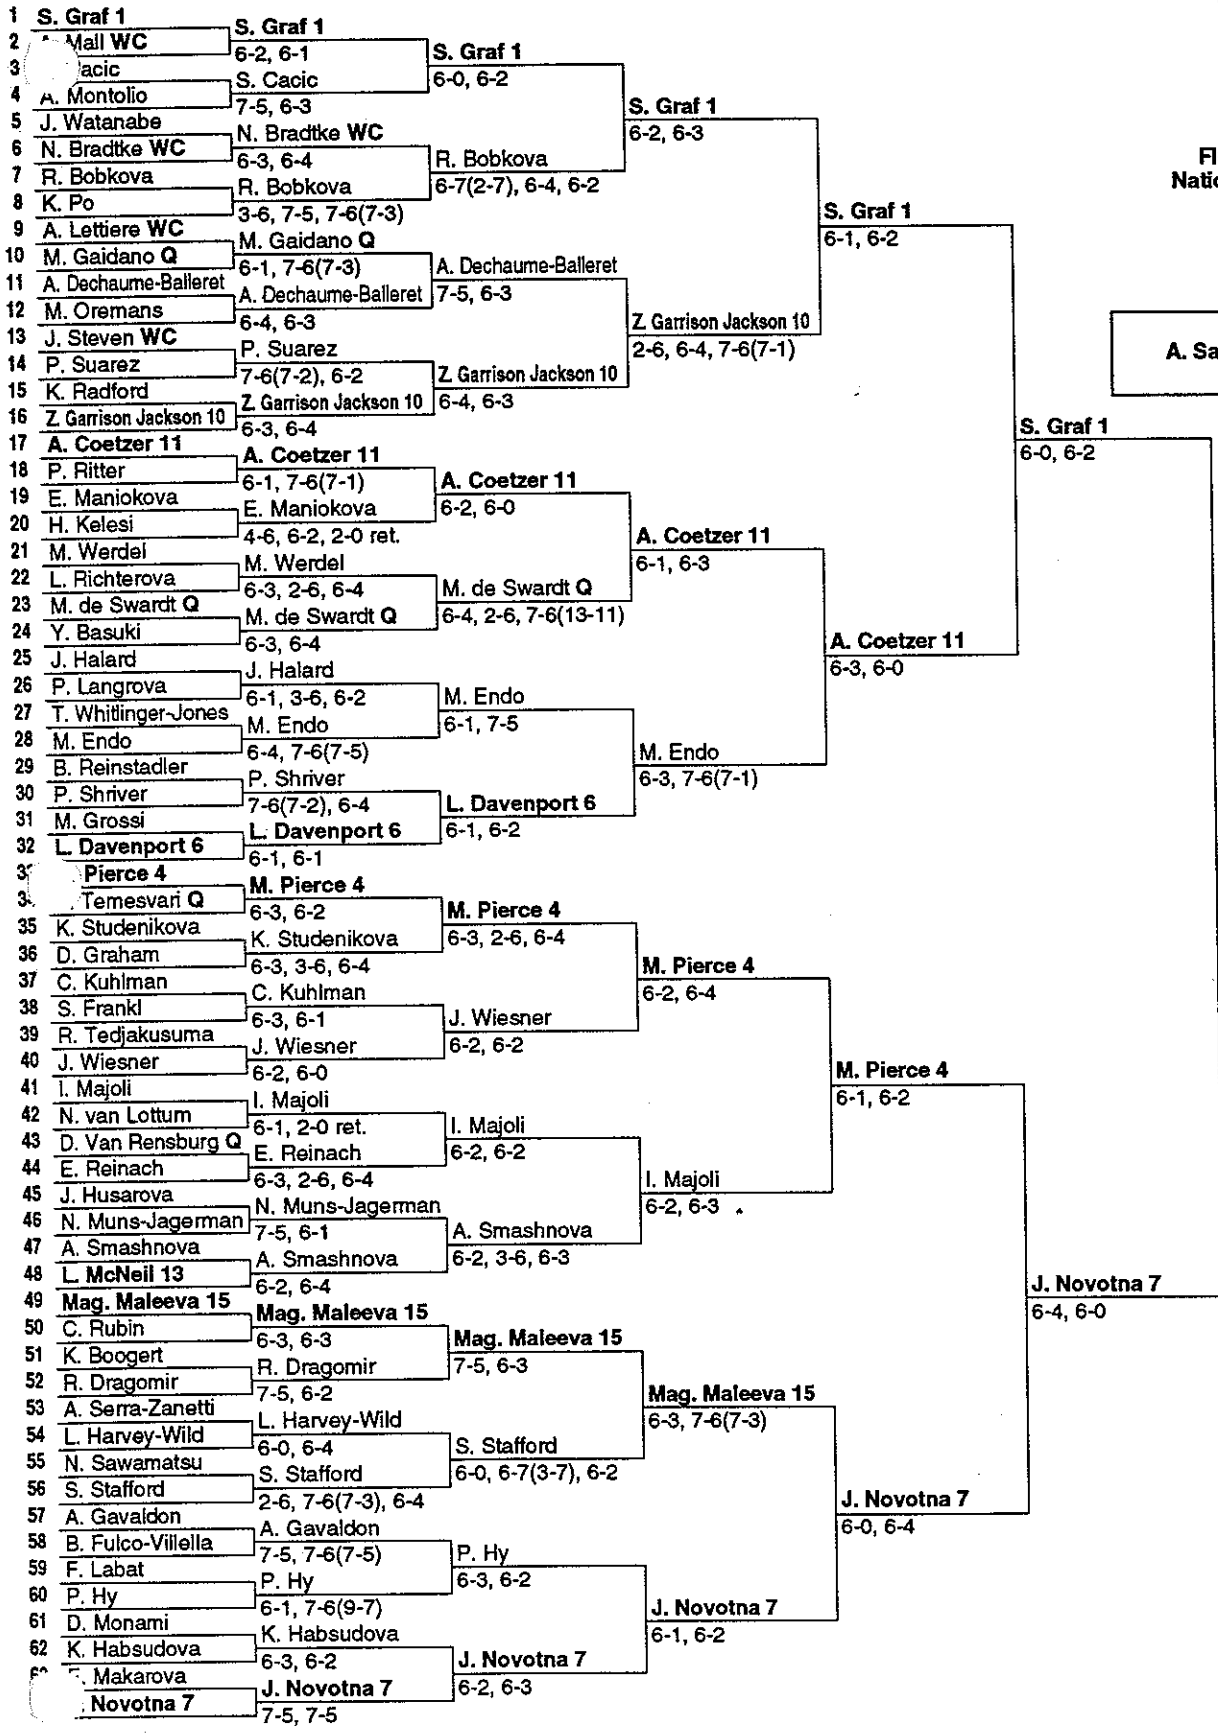

SINGLES	PRIZE MONEY
Winner (1)	\$550,000
Finalist (1)	275,000
Semifinalists (2)	137,500
Quarterfinalists (4)	72,000
Round of 16 (8)	38,500
Round of 32 (16)	22,250
Round of 64 (32)	13,750
Round of 128 (64)	8,150