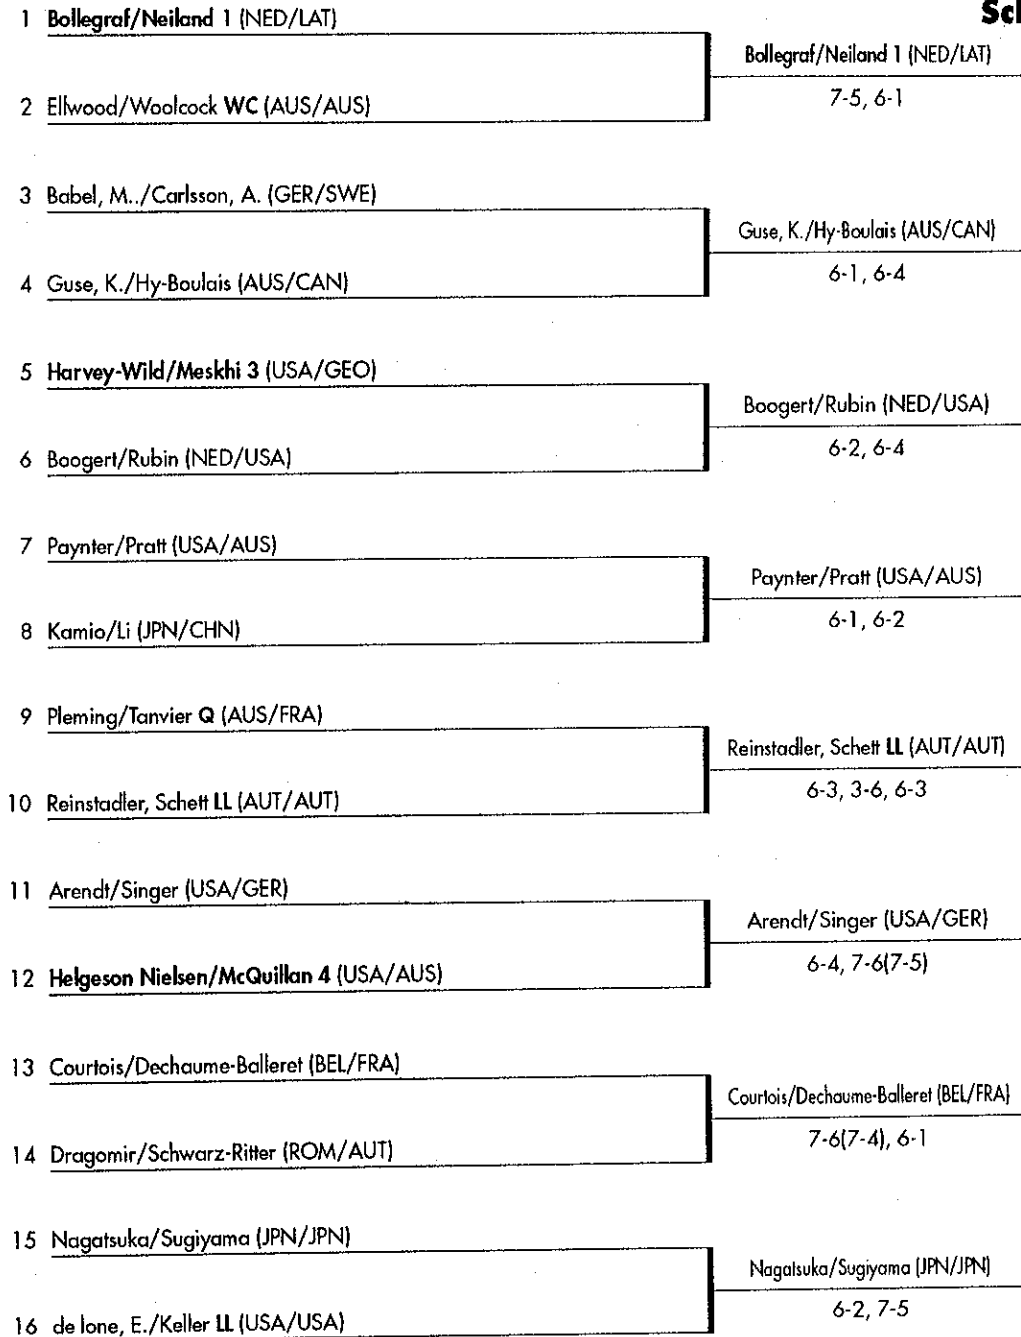

## SEMIFINALS

- SEEDS**
- 1 Gorrochategui, Ines (ARG) (Withdraw)
  - 2 Rubin, Chanda (USA)
  - 3 Wiesner, Judith (AUT)
  - 4 Helgeson Nielsen, Ginger (USA)
  - 5 Meskhi, Leila (GEO)
  - 6 Neiland, Larisa (LAT)
  - 7 Spirlea, Irina (ROM)
  - 8 Raymond, Lisa (USA)

**FIRST ROUND**

**QUARTERFINALS**

**Schweppes Tasmanian International Women's Open - Doubles**

Hobart, Australia  
 Domain Tennis Centre  
 January 9-14, 1995  
 \$107,500  
 Rebound Ace/Outdoor

**SEMIFINALS**

- SEEDS**
- 1 Bollegraf/Neiland (NED/LAT)
  - 2 Gorrochategui/Raymond (ARG/USA) (Withdraw)
  - 3 Harvey-Wild/Meskhi (USA/GEO)
  - 4 Helgeson Nielsen/McQuillan (USA/AUS)