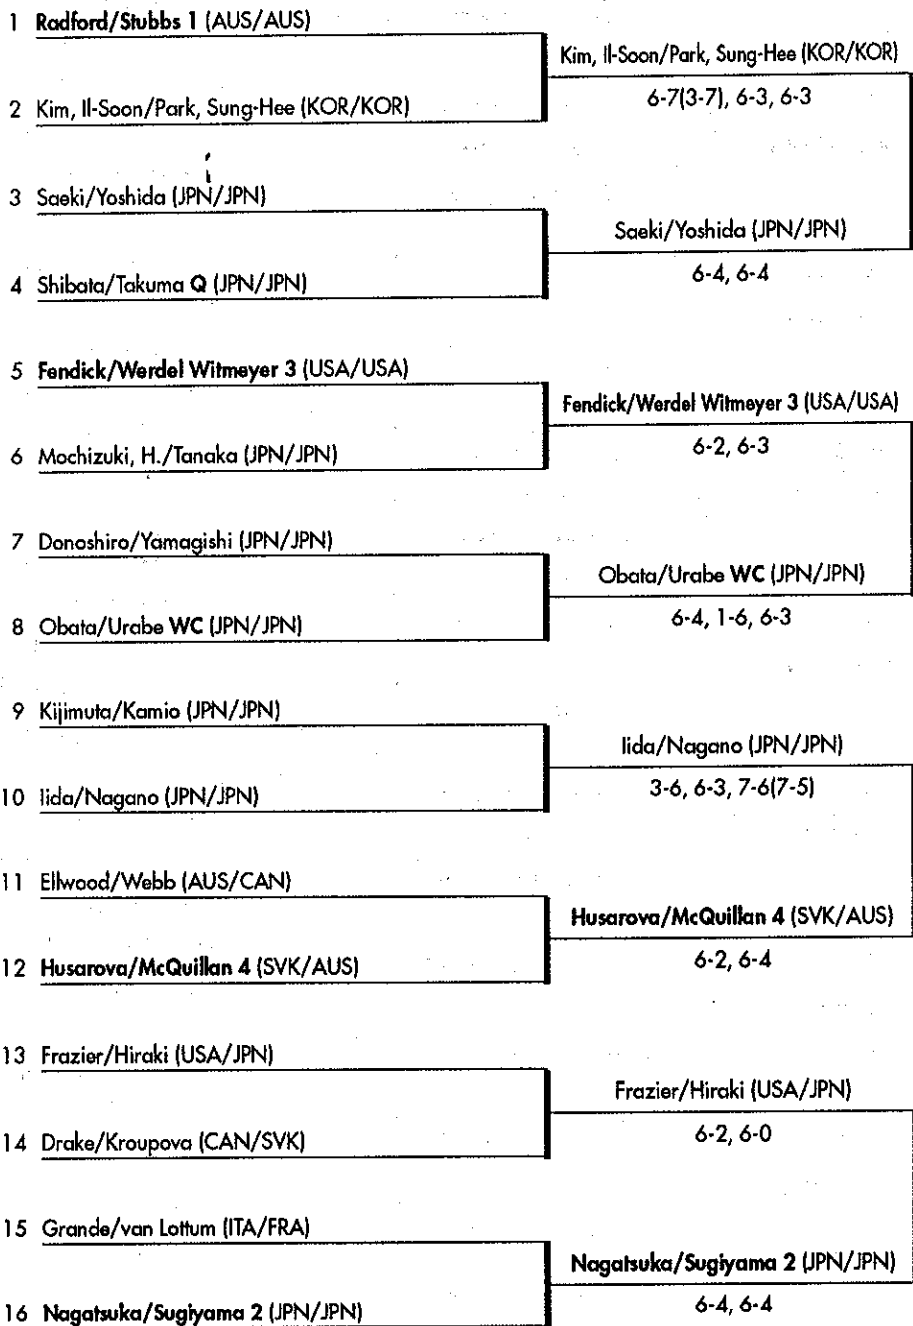

FIRST ROUND

Japan Open - Doubles

Tokyo, Japan
Ariake Colosseum
April 10-16, 1995
$161,250
Hardcourt/Outdoor

QUARTERFINALS