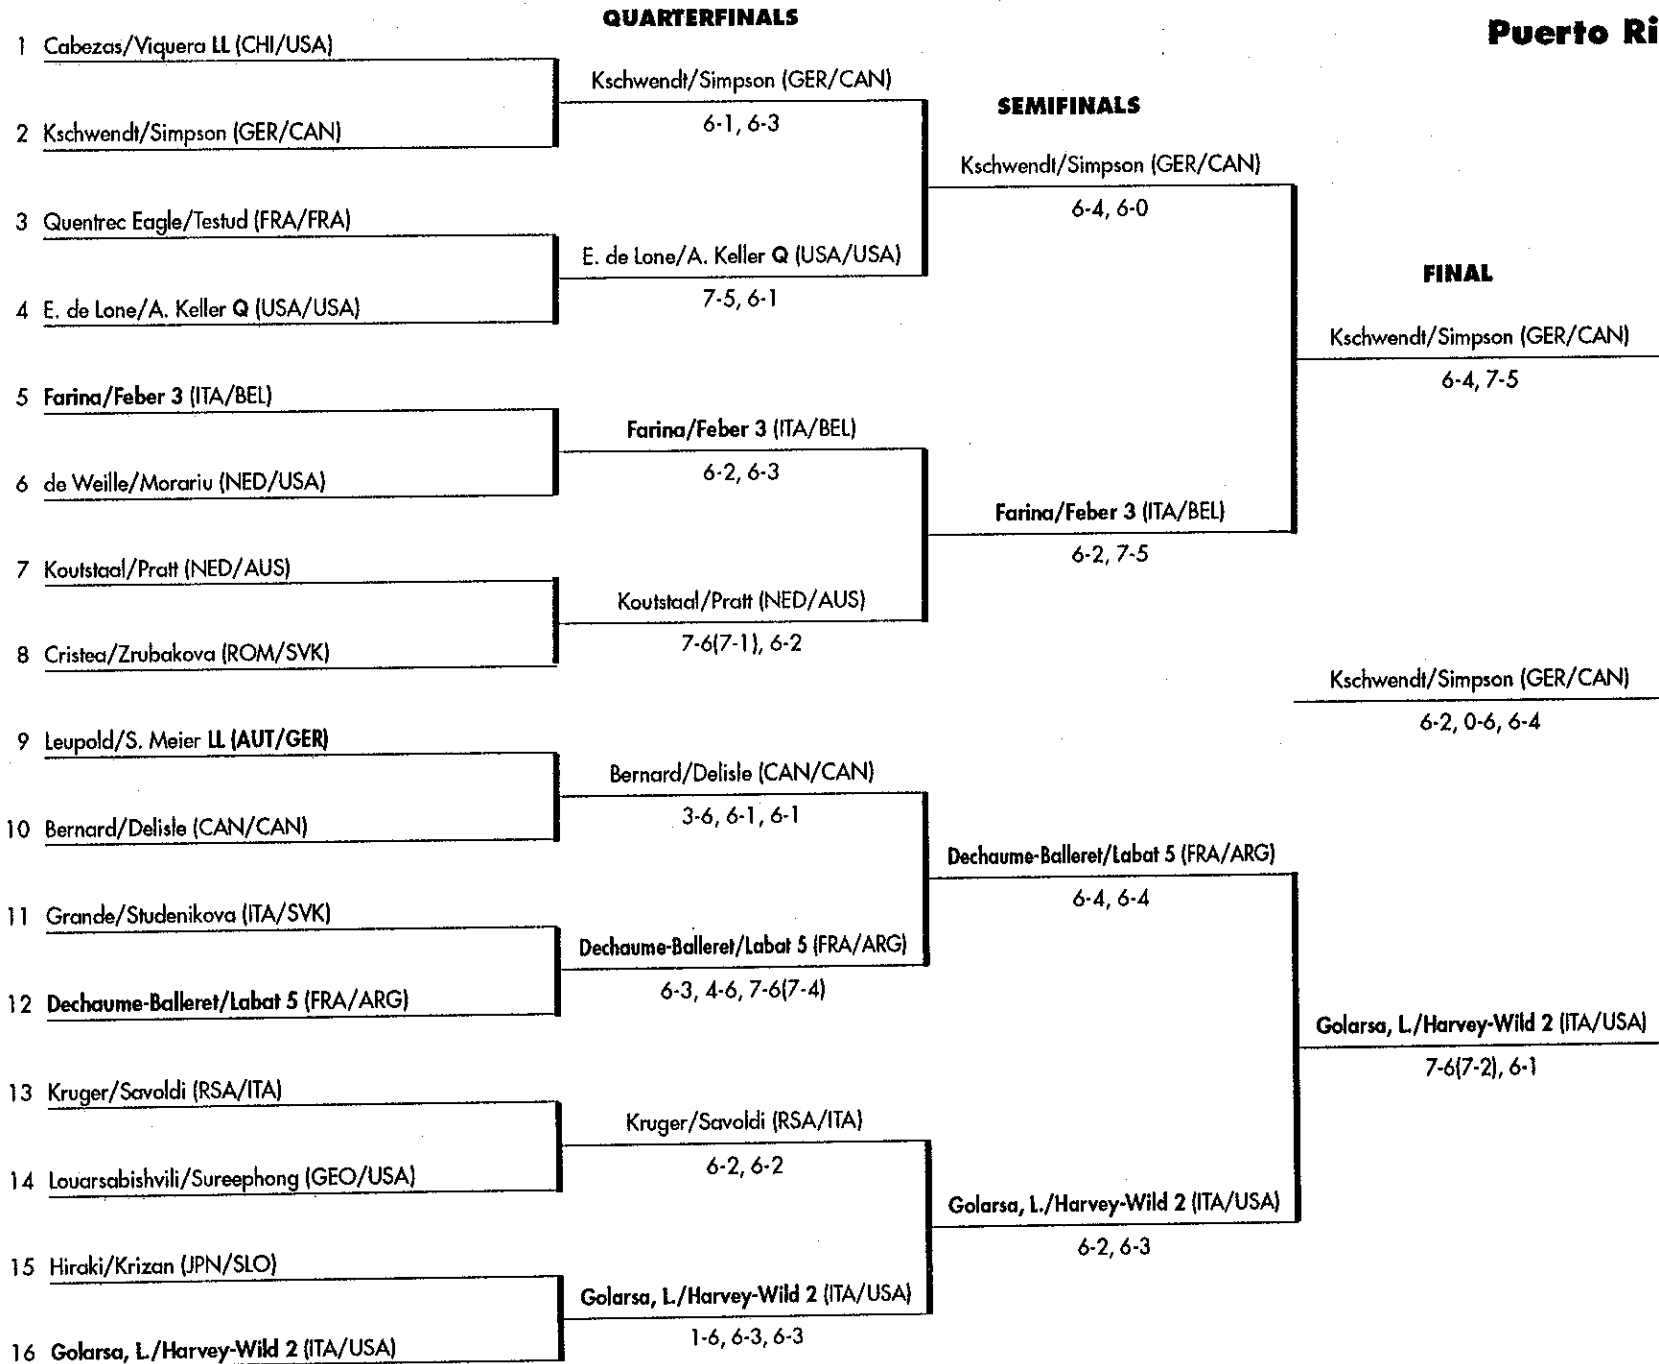

**SEEDS**

- 1 Sukova, Helena (CZE)
- 2 Halard, Julie (FRA)
- 3 Gorrochategui, Ines (ARG)
- 4 Fernandez, Gigi (USA)
- 5 Labat, Florencia (ARG)
- 6 Farina, Silvia (ITA)
- 7 Harvey-Wild, Linda (USA)
- 8 Nagatsuka, Kyoko (JPN)

**FIRST ROUND**

**WTA TOUR**

**Puerto Rico Open - Doubles**

San Juan, Puerto Rico, USA  
 Parque Central de San Juan  
 February 27-March 5, 1995  
 \$161,250  
 Hardcourt/Outdoor

SINGLES	PRIZE MONEY
Winner	\$8,500
Finalist	4,250
Semifinalists	2,700
Quarterfinalists	1,350
Round of 16	675

- SEEDS**
- 1 Gorachategui/Sukova (ARG/CZE) (withdrew)
  - 2 L Golarsa/Harvey-Wild (ITA/USA)
  - 3 Farina/Feber (ITA/BEL)
  - 4 Hy-Boulais/Singer (CAN/GER) (withdrew)
  - 5 Dechaume-Balleret/Labat (FRA/ARG)