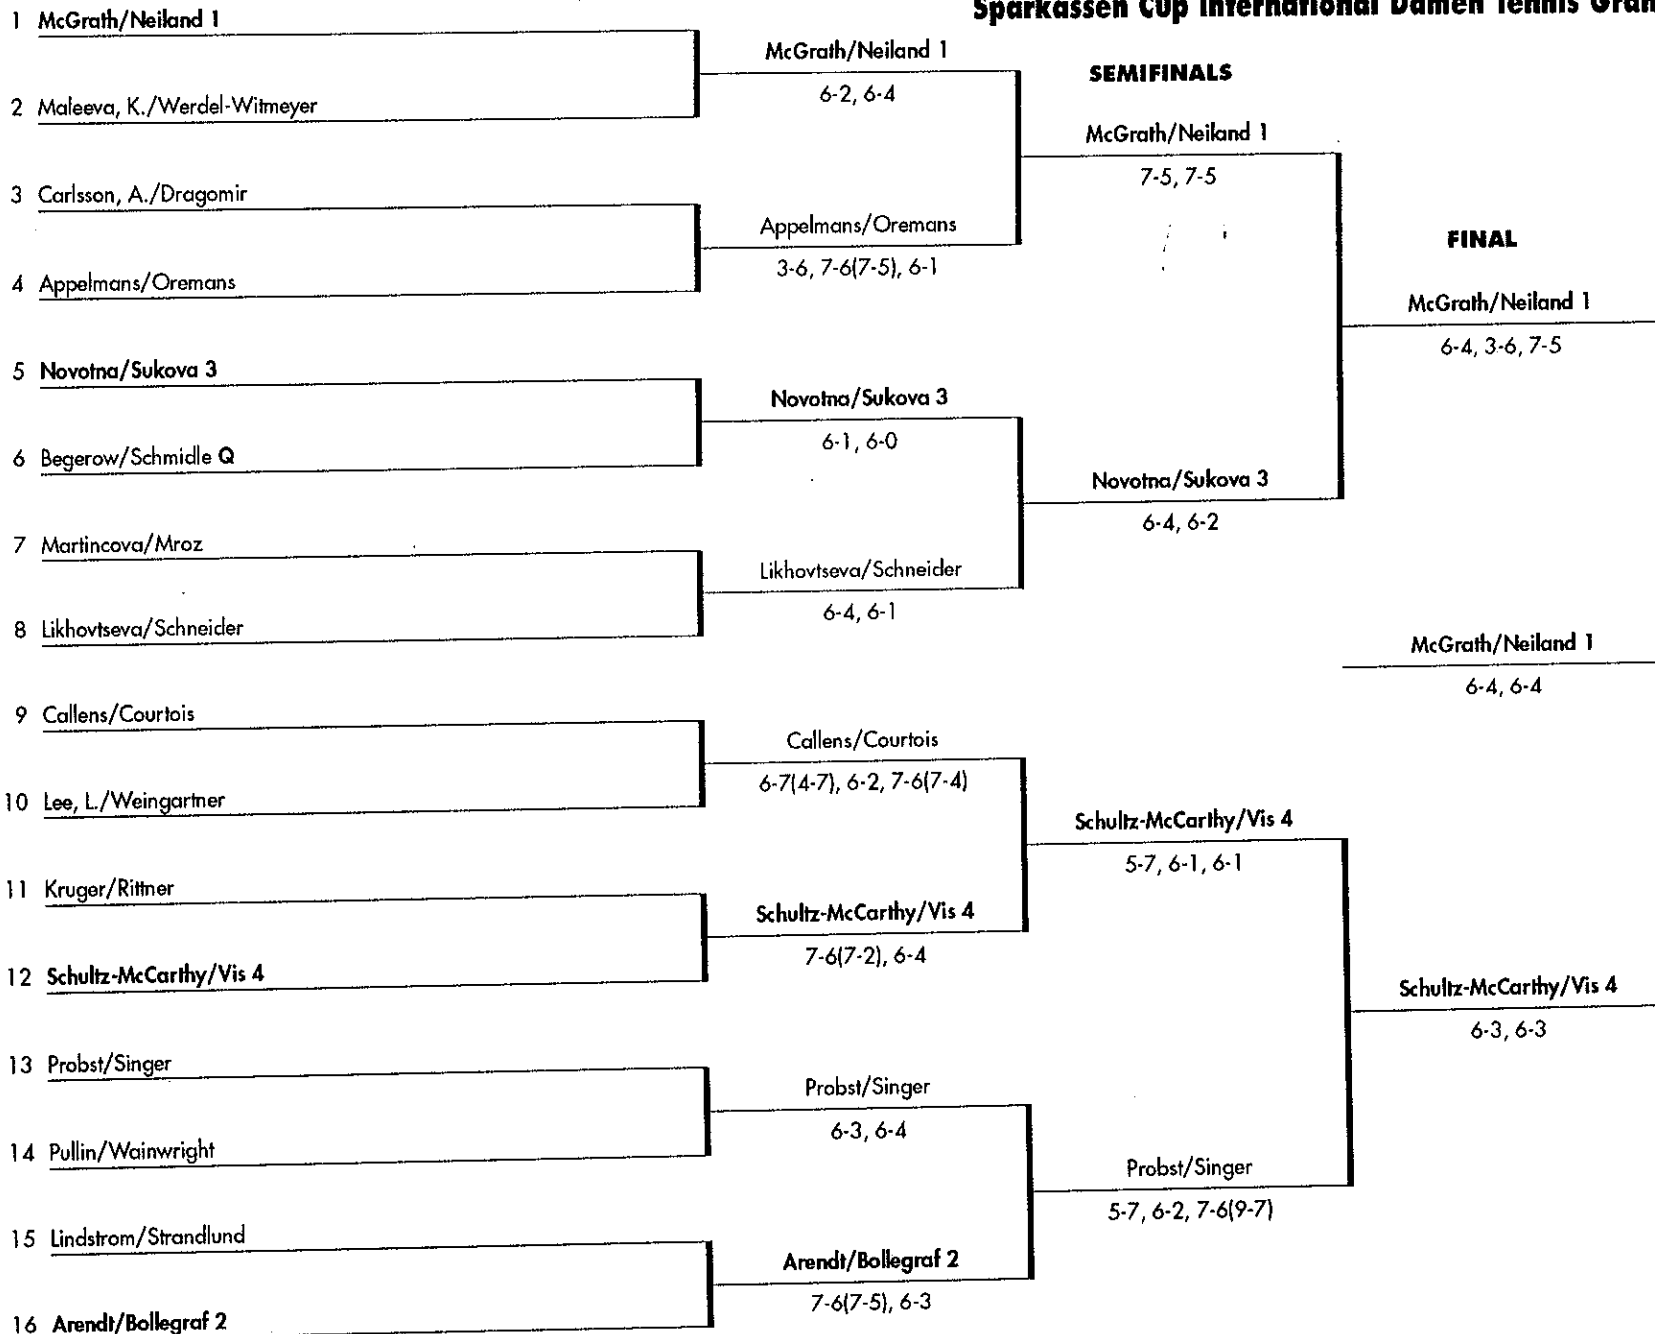

FIRST ROUND

QUARTERFINALS

Sparkassen Cup International Damen Tennis Grand Prix Leipzig - Doubles

Leipzig, Germany

Messehalle 7

September 25-October 1, 1995

\$430,000

Supreme/Indoor