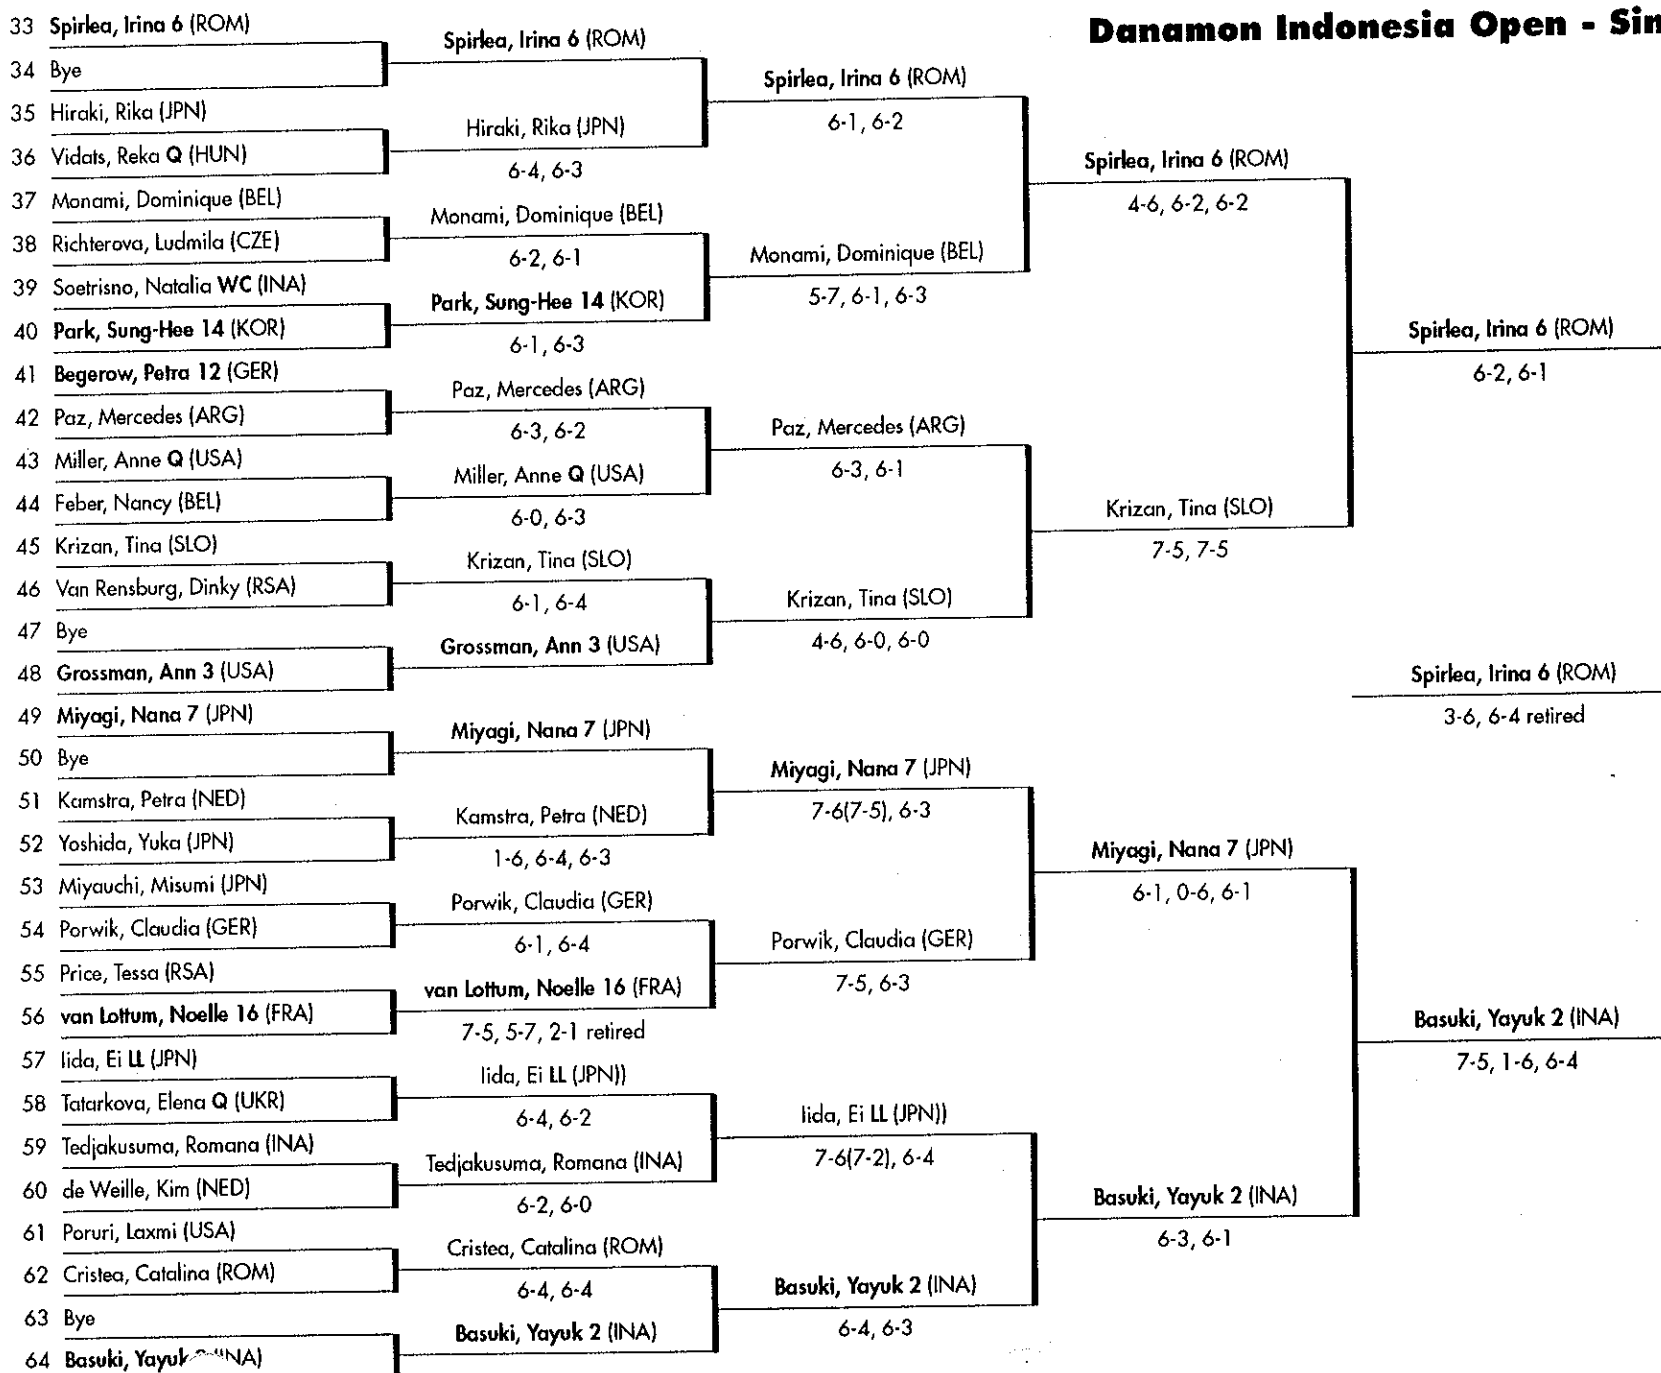

## Danamon Indonesia Open - Singles (Top Half)

Jakarta, Indonesia  
 Gelora Senayan Tennis Stadium  
 January 2-8, 1995  
 \$161,250  
 Rebound Ace/Outdoor

SINGLES	PRIZE MONEY
Winner	\$26,500
Finalist	11,750
Semifinalists	6,200
Quarterfinalists	3,150
Round of 16	1,550
Round of 32	800
Round of 64	435

## Danamon Indonesia Open - Singles (Bottom Half)

Jakarta, Indonesia  
 Gelora Senayan Tennis Stadium  
 January 2-8, 1995  
 \$161,250  
 Rebound Ace/Outdoor

DOUBLES	PRIZE MONEY
Winner	\$8,750
Finalist	4,400
Semifinalists	2,200
Quarterfinalists	1,200
Round of 16	640
Round of 28	345