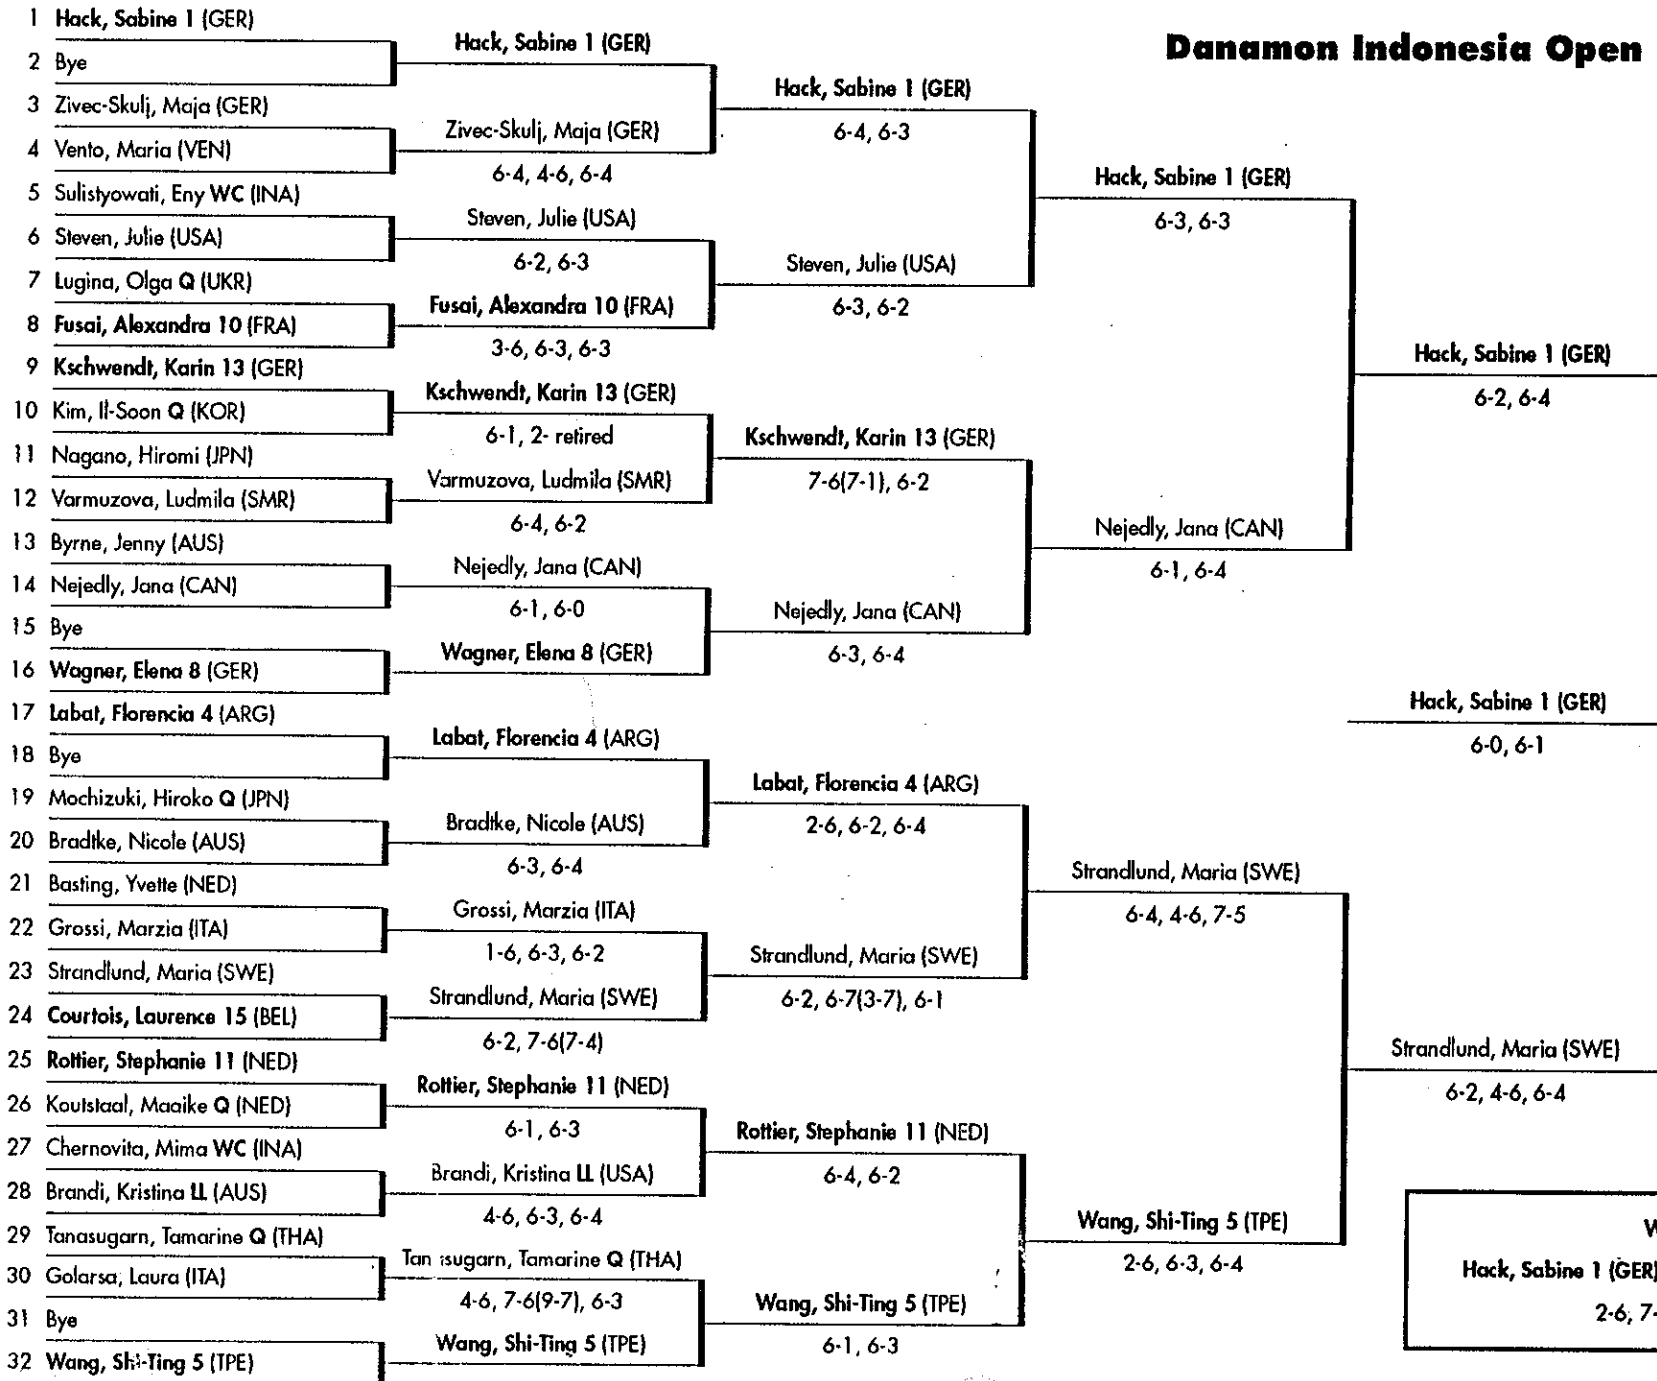

## Danamon Indonesia Open - Singles (Top Half)

Jakarta, Indonesia  
 Gelora Senayan Tennis Stadium  
 January 2-8, 1995  
 \$161,250  
 Rebound Ace/Outdoor

SINGLES	PRIZE MONEY
Winner	\$26,500
Finalist	11,750
Semifinalists	6,200
Quarterfinalists	3,150
Round of 16	1,550
Round of 32	800
Round of 64	435

## Danamon Indonesia Open - Singles (Bottom Half)

Jakarta, Indonesia  
 Gelora Senayan Tennis Stadium  
 January 2-8, 1995  
 \$161,250  
 Rebound Ace/Outdoor