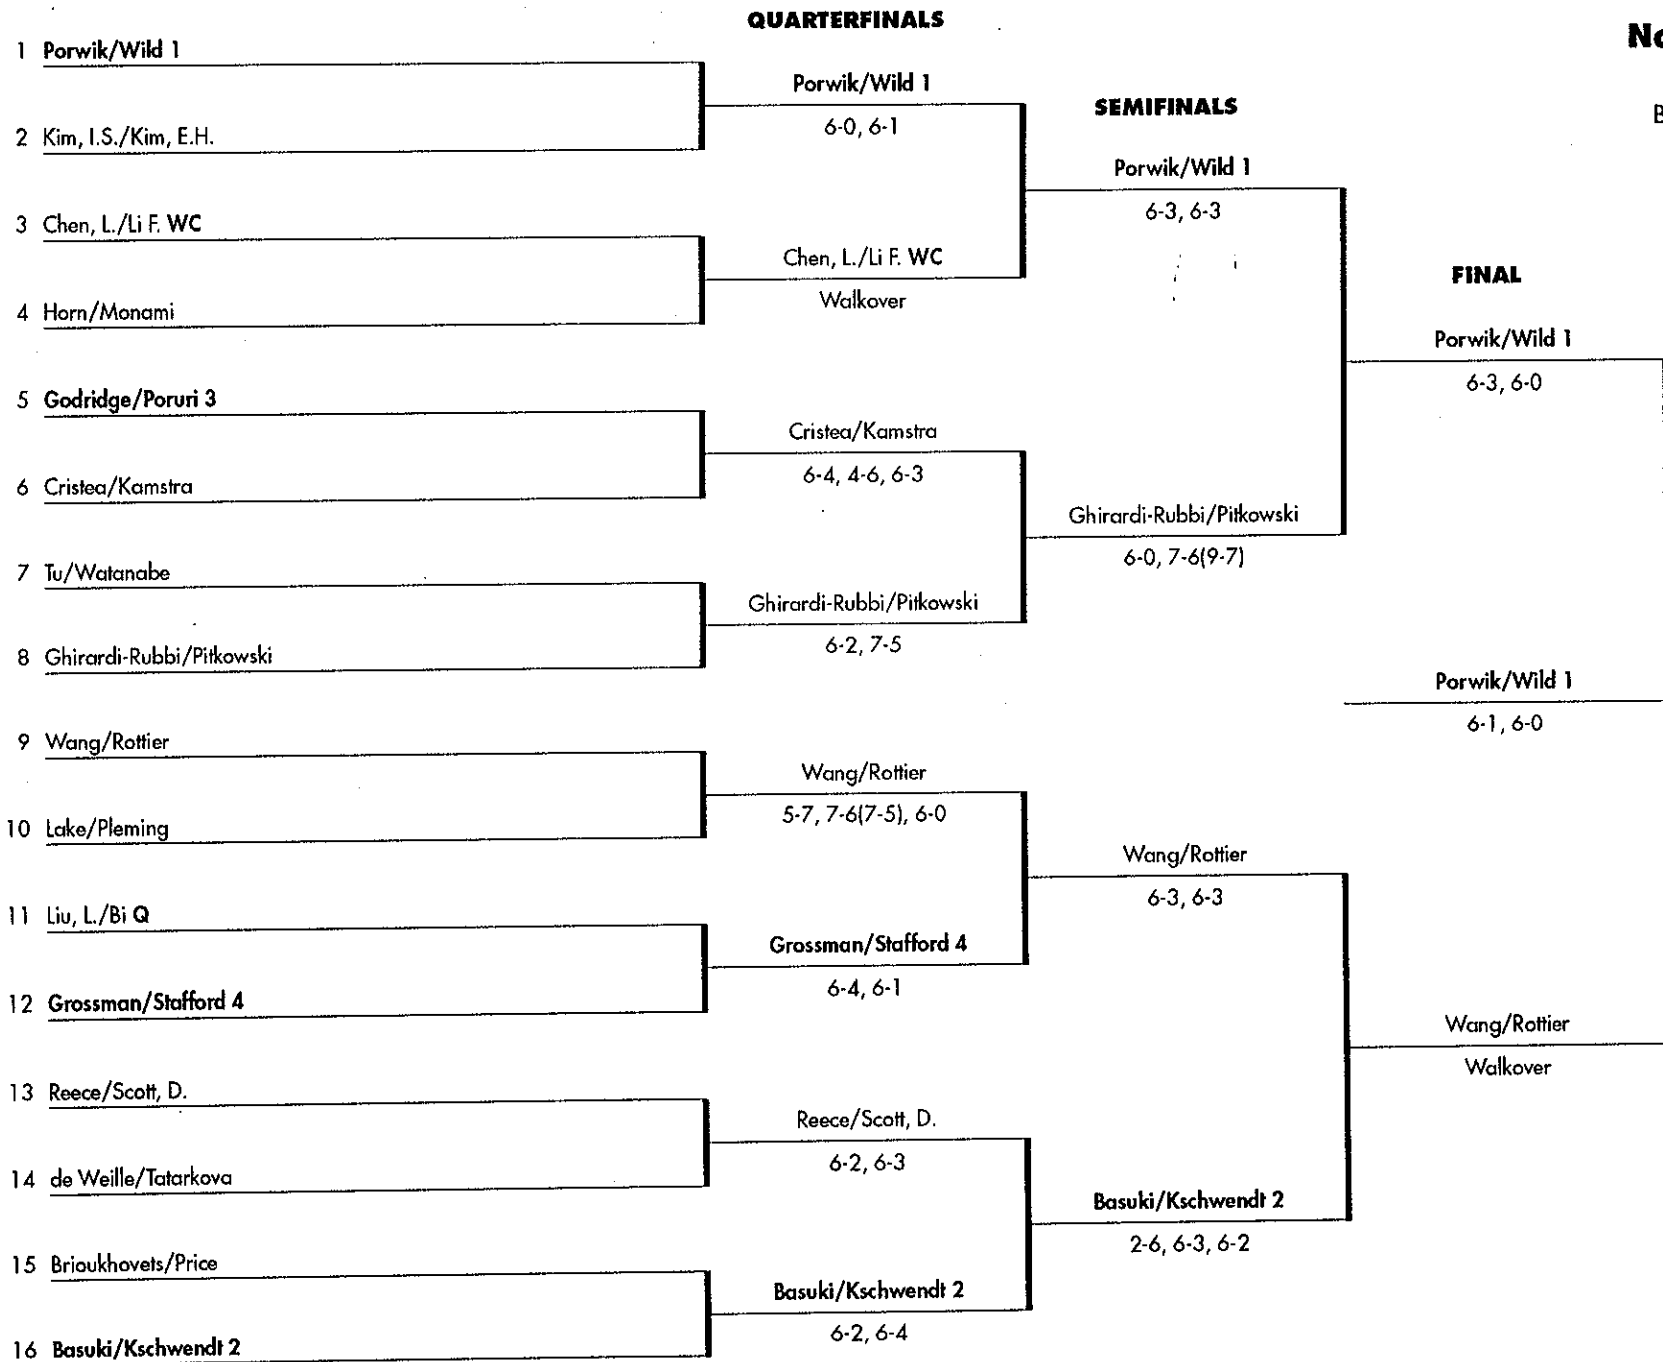

FIRST ROUND

Nokia Open - Doubles

Beijing, China
 Beijing International Tennis Center
 September 25-30, 1995
 \$107,500
 Hardcourt/Outdoor

| SINGLES | PRIZE MONEY |
|------------------|-------------|
| Winner | \$5,500 |
| Finalist | 3,250 |
| Semifinalists | 1,825 |
| Quarterfinalists | 910 |
| Round of 16 | 445 |