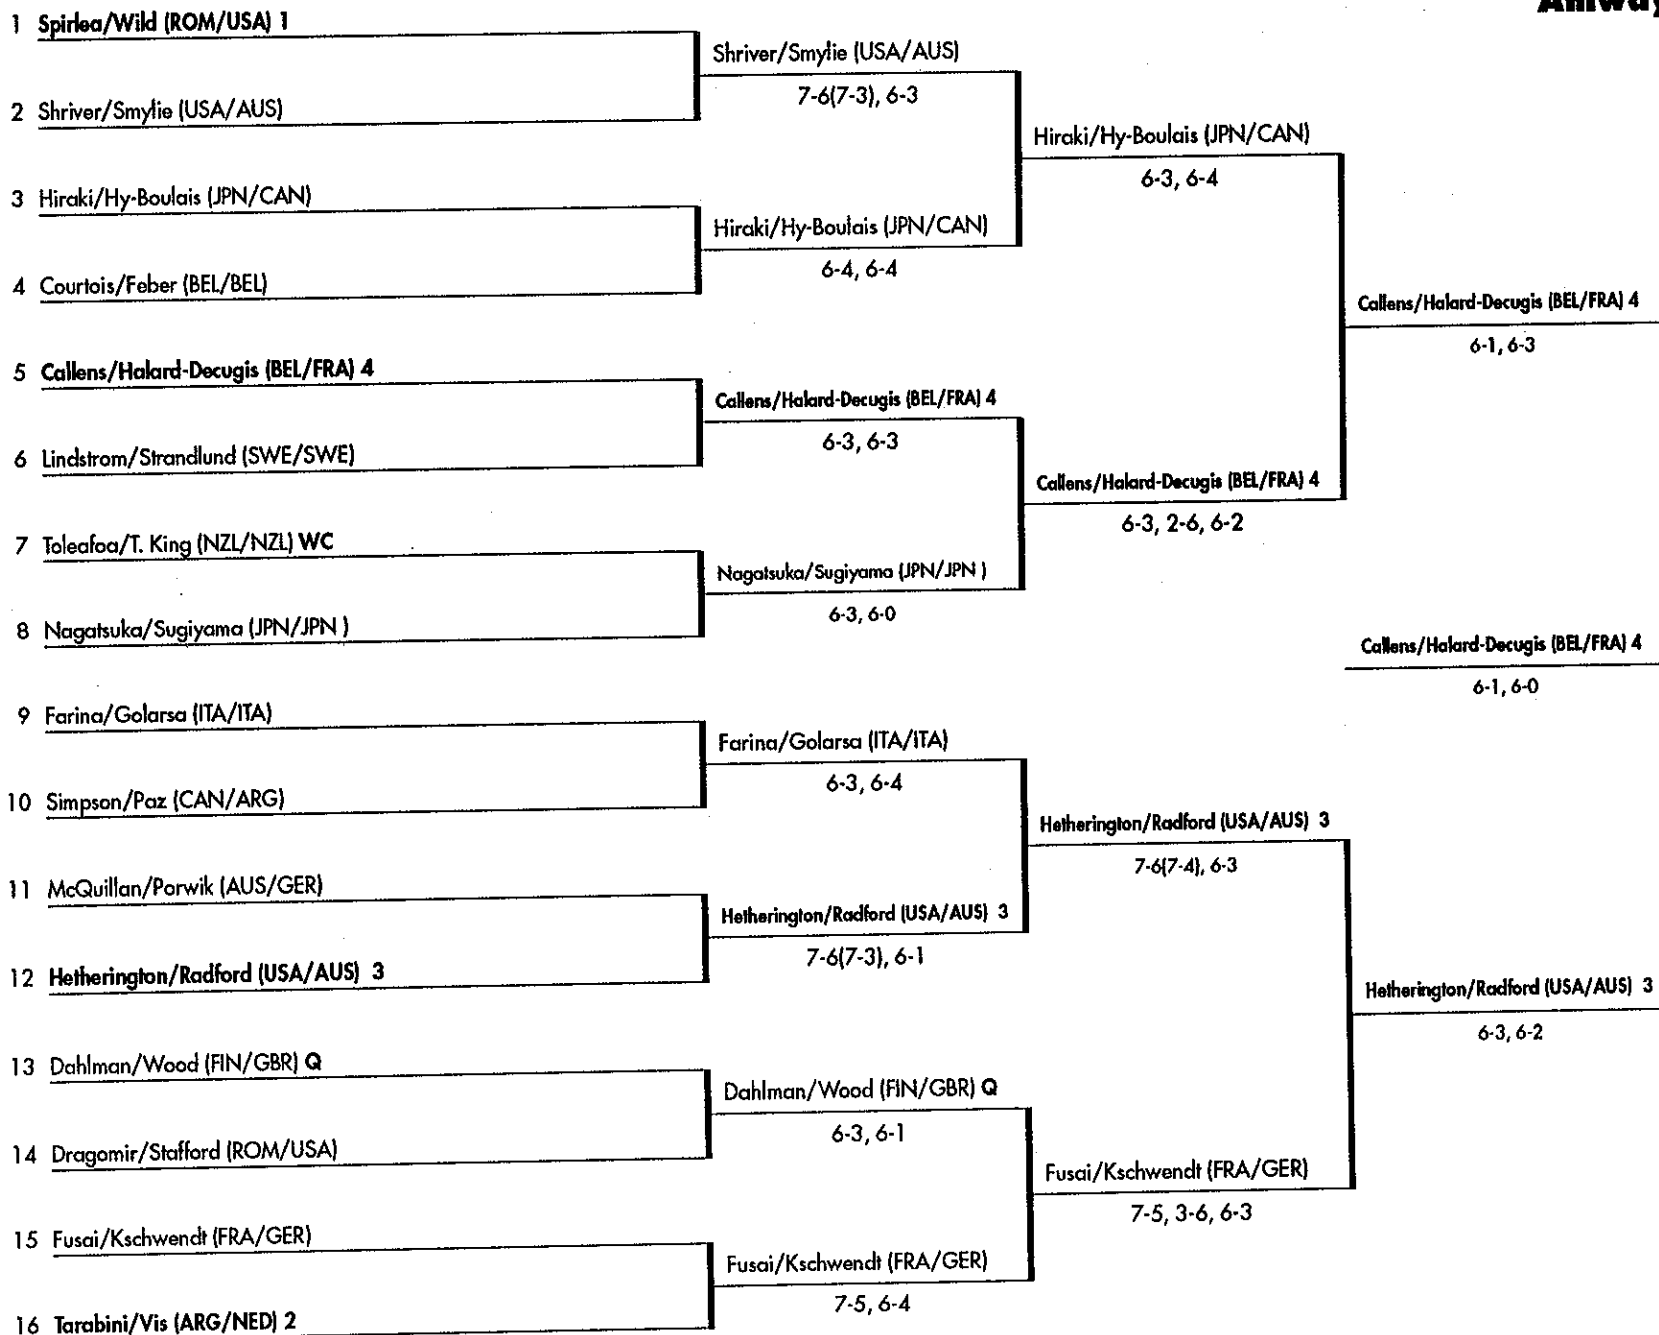

Amway Classic - Singles

Auckland, New Zealand
 ASB Tennis Centre
 January 1-6, 1996
 \$107,500
 Rebound Ace/Outdoor

SINGLES	PRIZE MONEY
Winner	\$17,700
Finalist	8,350
Semifinalists	4,275
Quarterfinalists	2,150
Round of 16	1,115
Round of 32	700

Auckland, New Zealand
 ASB Tennis Centre
 January 1-6, 1996
 \$107,500
 Rebound Ace/Outdoor

DOUBLES	PRIZE MONEY
Winner	\$5,860
Finalist	3,440
Semifinalists	1,970
Quarterfinalists	985
Round of 16	500

- SEEDS**
- 1 Spirlea/Wild
 - 2 Tarabini/Vis
 - 3 Hetherington/Radford
 - 4 Callens/Halard-Decugis