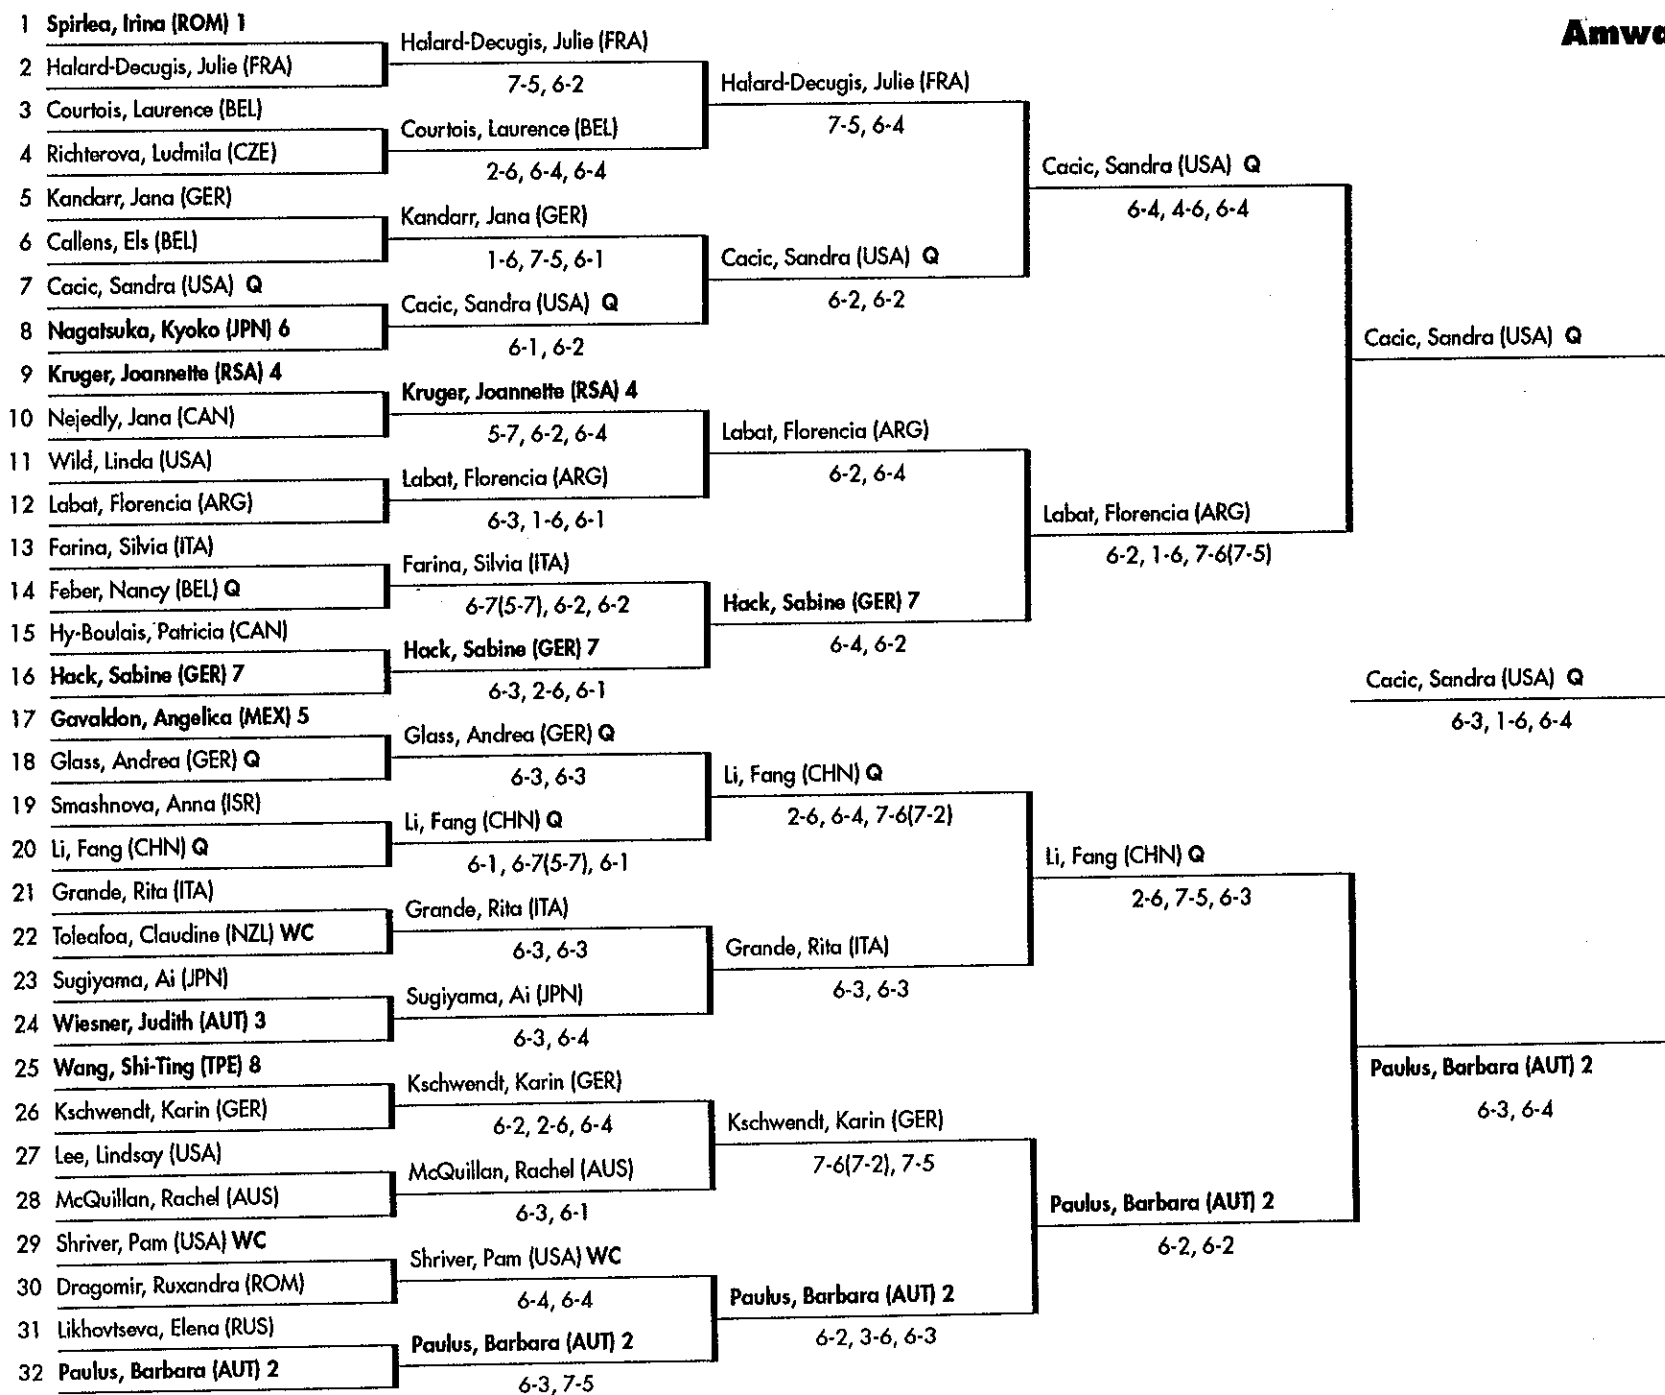

Amway Classic - Singles

Auckland, New Zealand
 ASB Tennis Centre
 January 1-6, 1996
 \$107,500
 Rebound Ace/Outdoor

SINGLES	PRIZE MONEY
Winner	\$17,700
Finalist	8,350
Semifinalists	4,275
Quarterfinalists	2,150
Round of 16	1,115
Round of 32	700

Auckland, New Zealand
 ASB Tennis Centre
 January 1-6, 1996
 \$107,500
 Rebound Ace/Outdoor

DOUBLES	PRIZE MONEY
Winner	\$5,860
Finalist	3,440
Semifinalists	1,970
Quarterfinalists	985
Round of 16	500

- SEEDS**
- 1 Spirlea/Wild
 - 2 Tarabini/Vis
 - 3 Hetherington/Radford
 - 4 Callens/Halard-Decugis