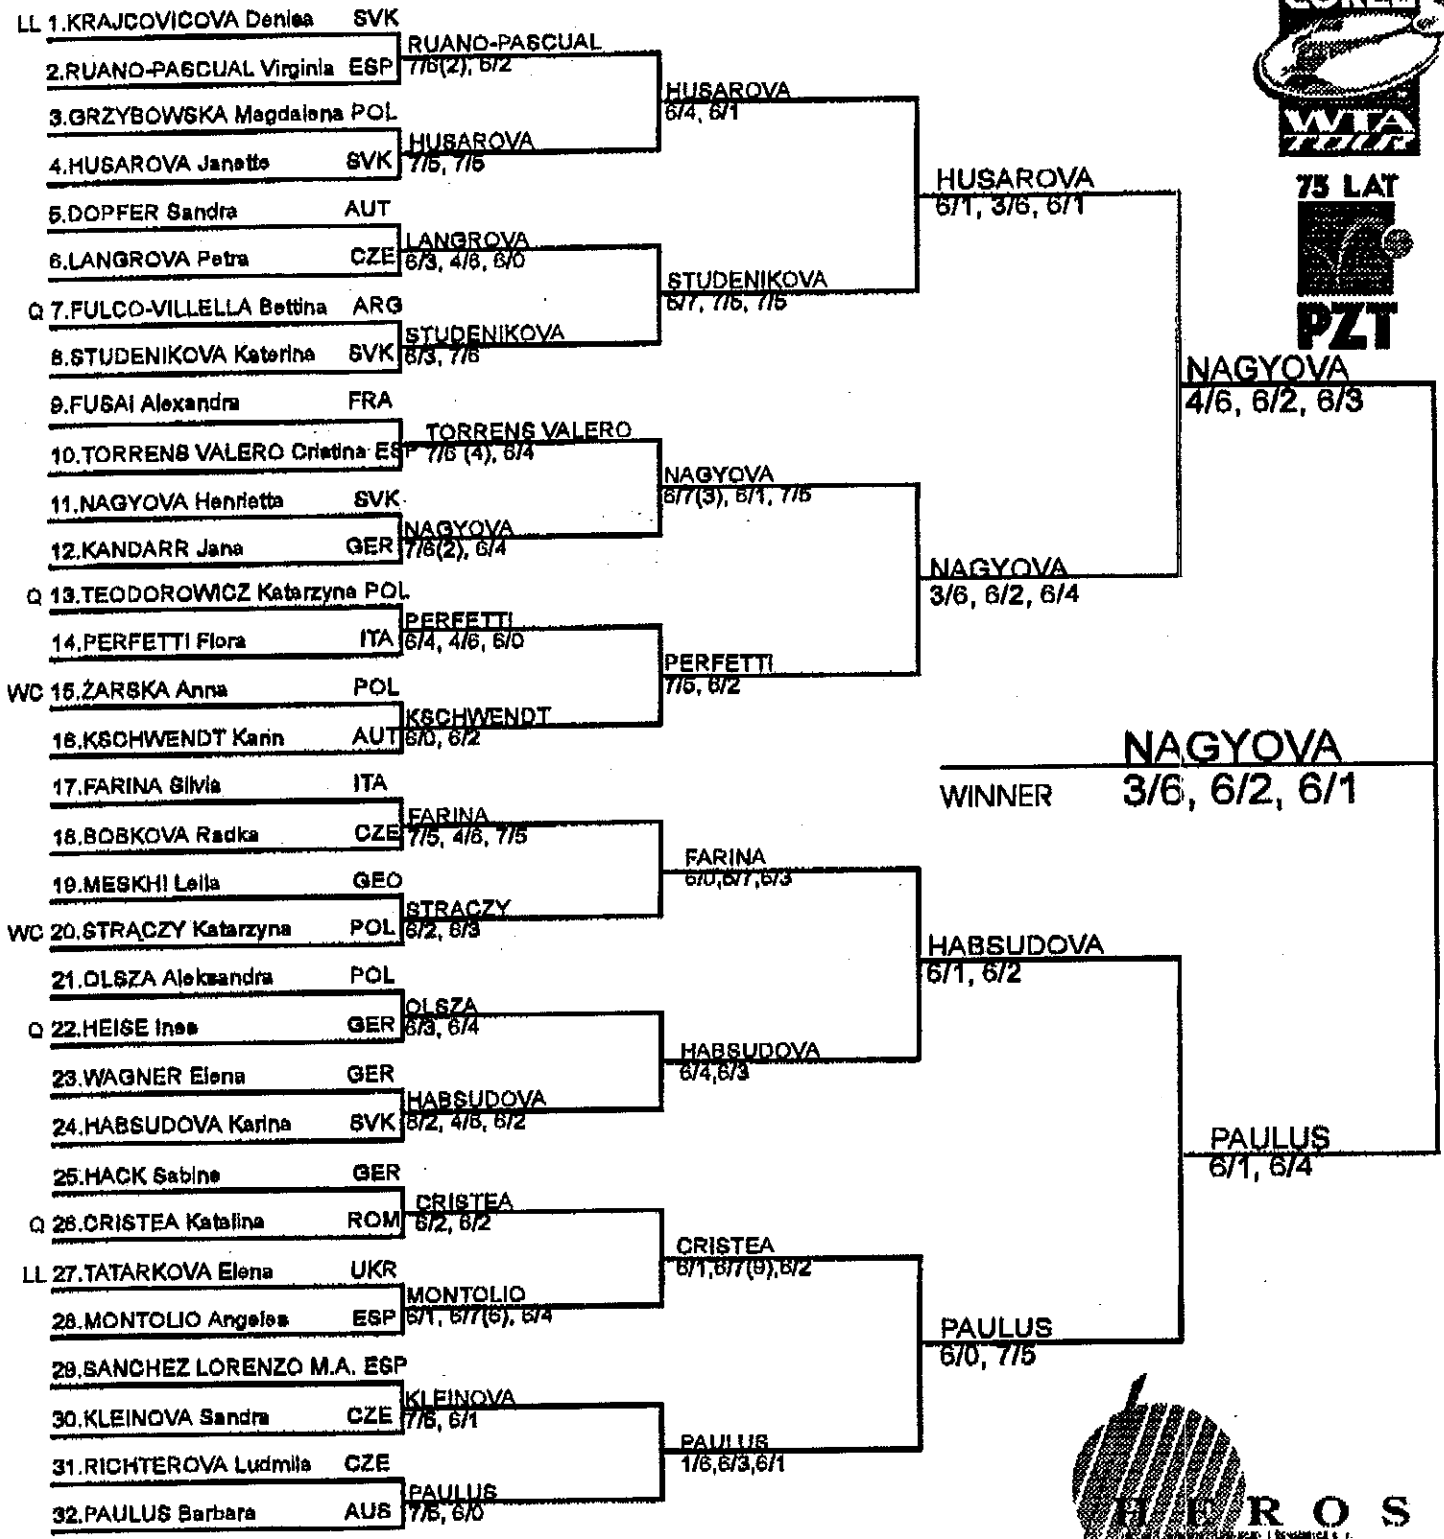

WARSAW CUP by HEROS

NAGYOVA
4/6, 6/2, 6/3

WINNER NAGYOVA
3/6, 6/2, 6/1

PAULUS
6/1, 6/4

Tournament: WARSAW CUP by HEROS
 City: Warsaw
 Main Draw Date: 16 - 22. 09. 1996
 Qualifying Date: 14 - 16. 09. 1996
 Prize Money: 185.250 \$
 Draw: 32
 Surface: CLAY/OUTDOORS
 Winner of this event feeds up into:

PRIZE MONEY
 Winner: 27.000
 Finalist: 13.500
 3rd - 4th: 6.750
 5th - 8th: 3.745
 9th - 16th: 1.800
 17th - 32nd: 1.025

SEEDED PLAYERS
 1. MALEEVA M. WD
 2. PAULUS
 3. HABSUDOVA
 4. DRAGMIR WD
 5. FARINA
 6. STUDENIKOVA
 7. KSCHWENDT
 8. HACK