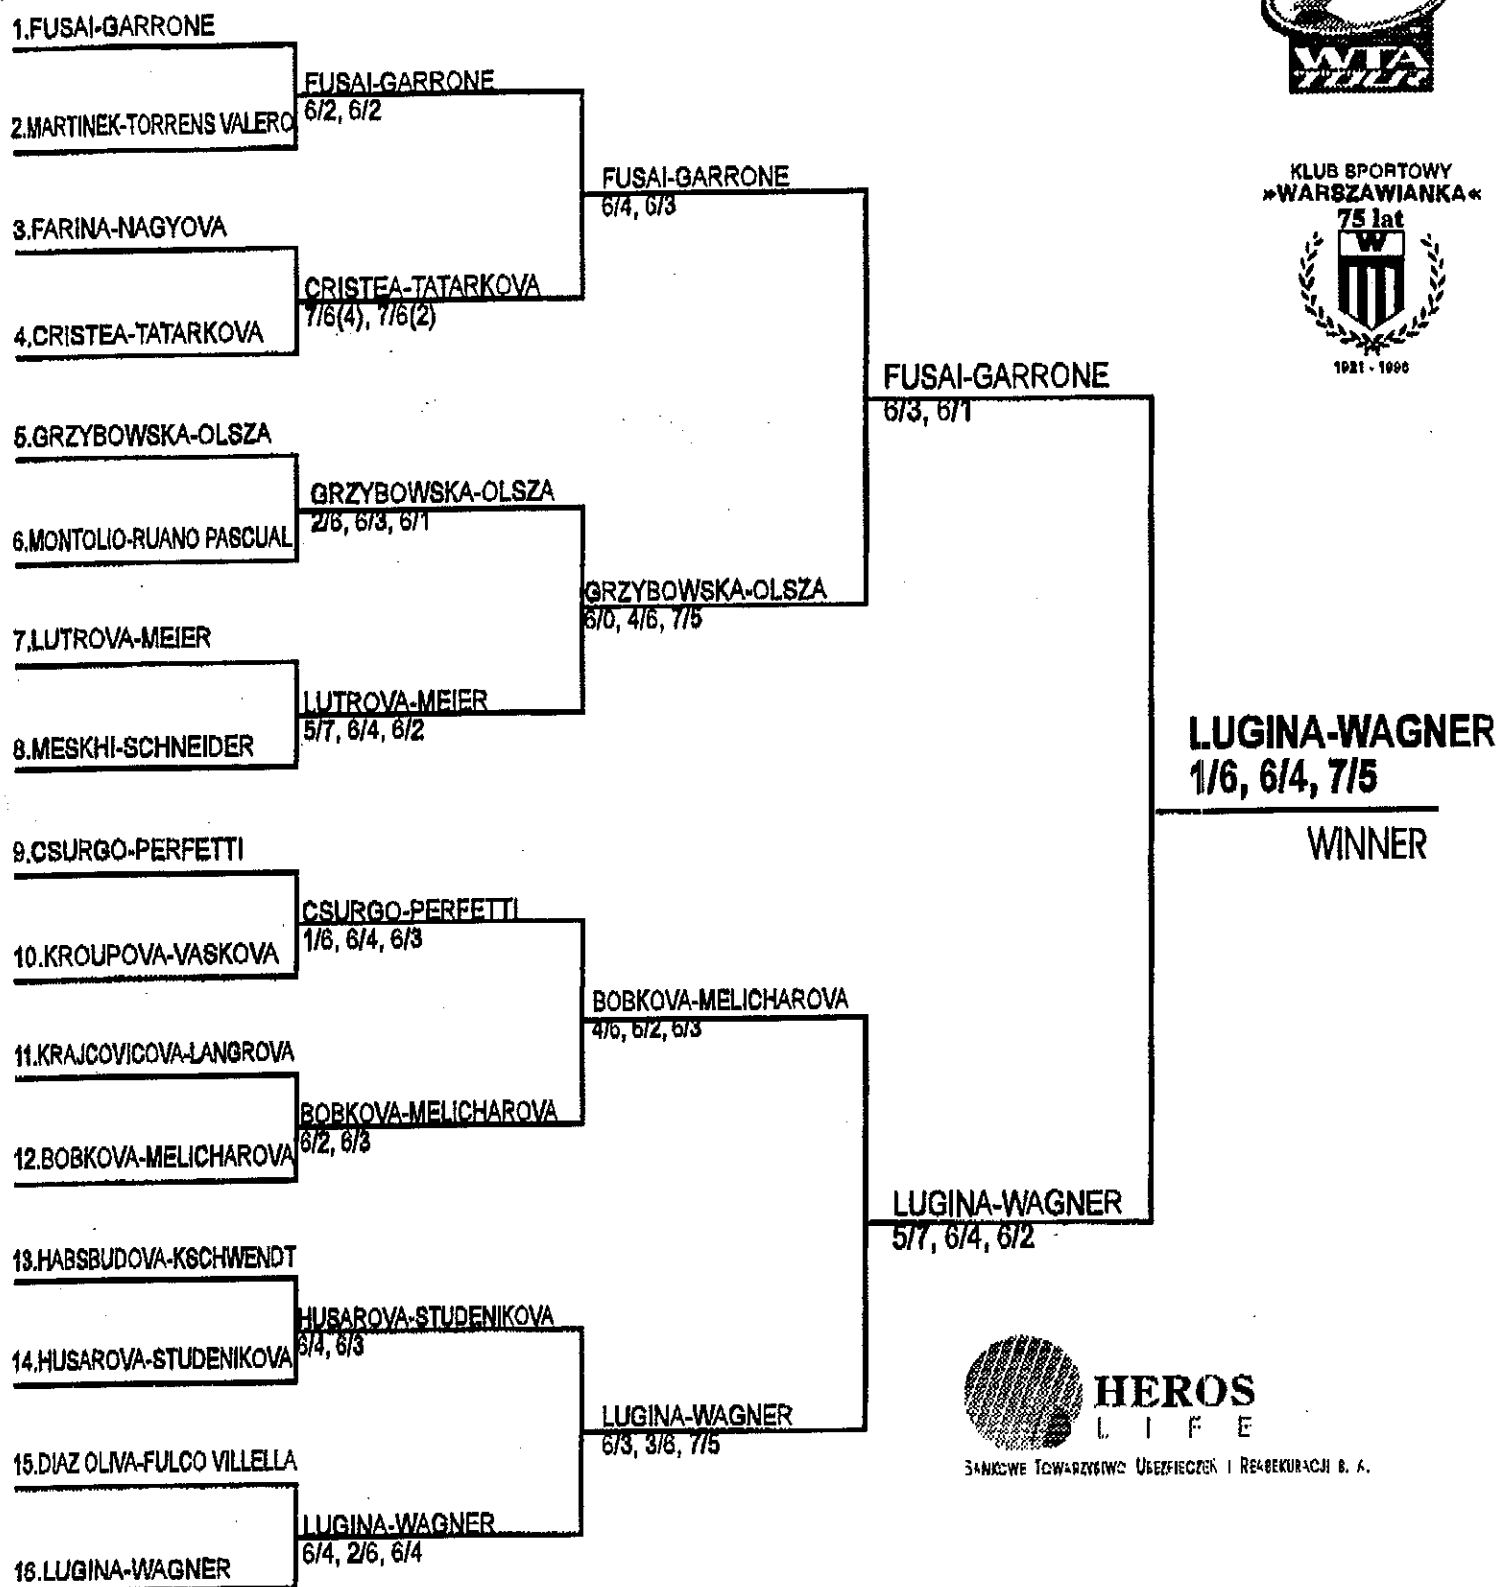

WARSAW CUP by HEROS

HEROS
LIFE

Bankowe Towarzystwo Ubezpieczeń i Reasekuracji S. A.

PRIZE MONEY

Winner: 9.000
Finalist: 4.500
3rd - 4th: 3.000
5th - 8th: 1.700
9th - 16th: 750

SEEDED PLAYERS

1. FUSAI-GARRONE
2. LUGINA-WAGNER
3. GRZYBOWSKA-OLSZA
4. BOBKOVA-MELICHAROVA

Tournament: WARSAW CUP by HEROS

City: Warsaw

Main Draw Date: 16 - 22. 09. 1996

Qualifying Date: 14 - 16. 09. 1996

Prize Money: 164.250 $

Date: 16