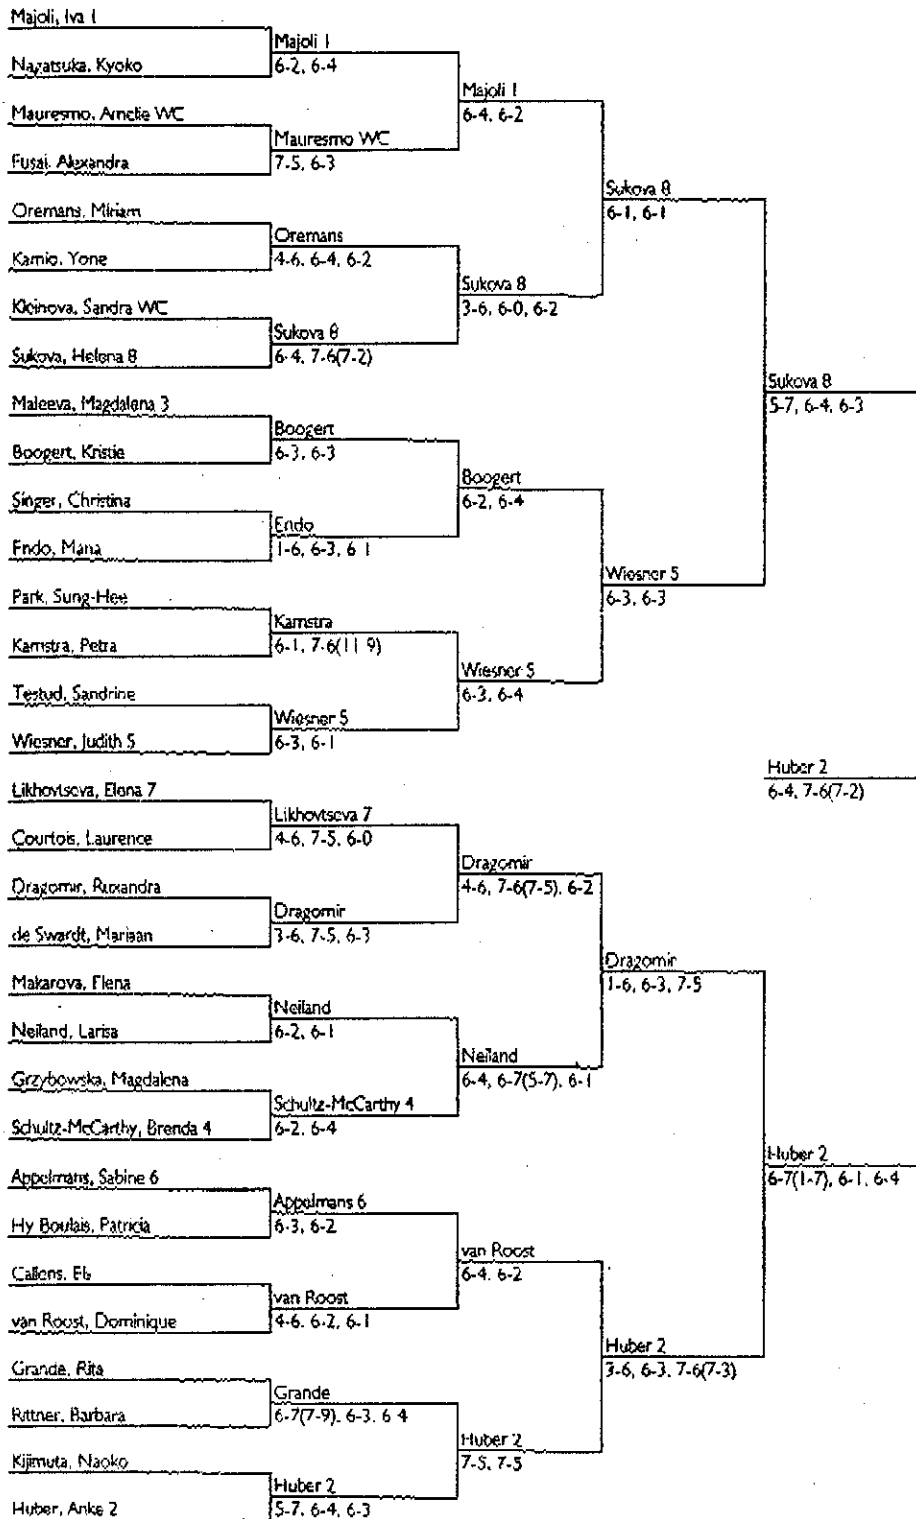

Wilkinson Lady Championships

Autotron Rosmalen 17 - 22 juni 1996

SINGLES

Wilkinson Lady Championships

Autotron Rosmalen 17 - 22 juni 1996

DOUBLES