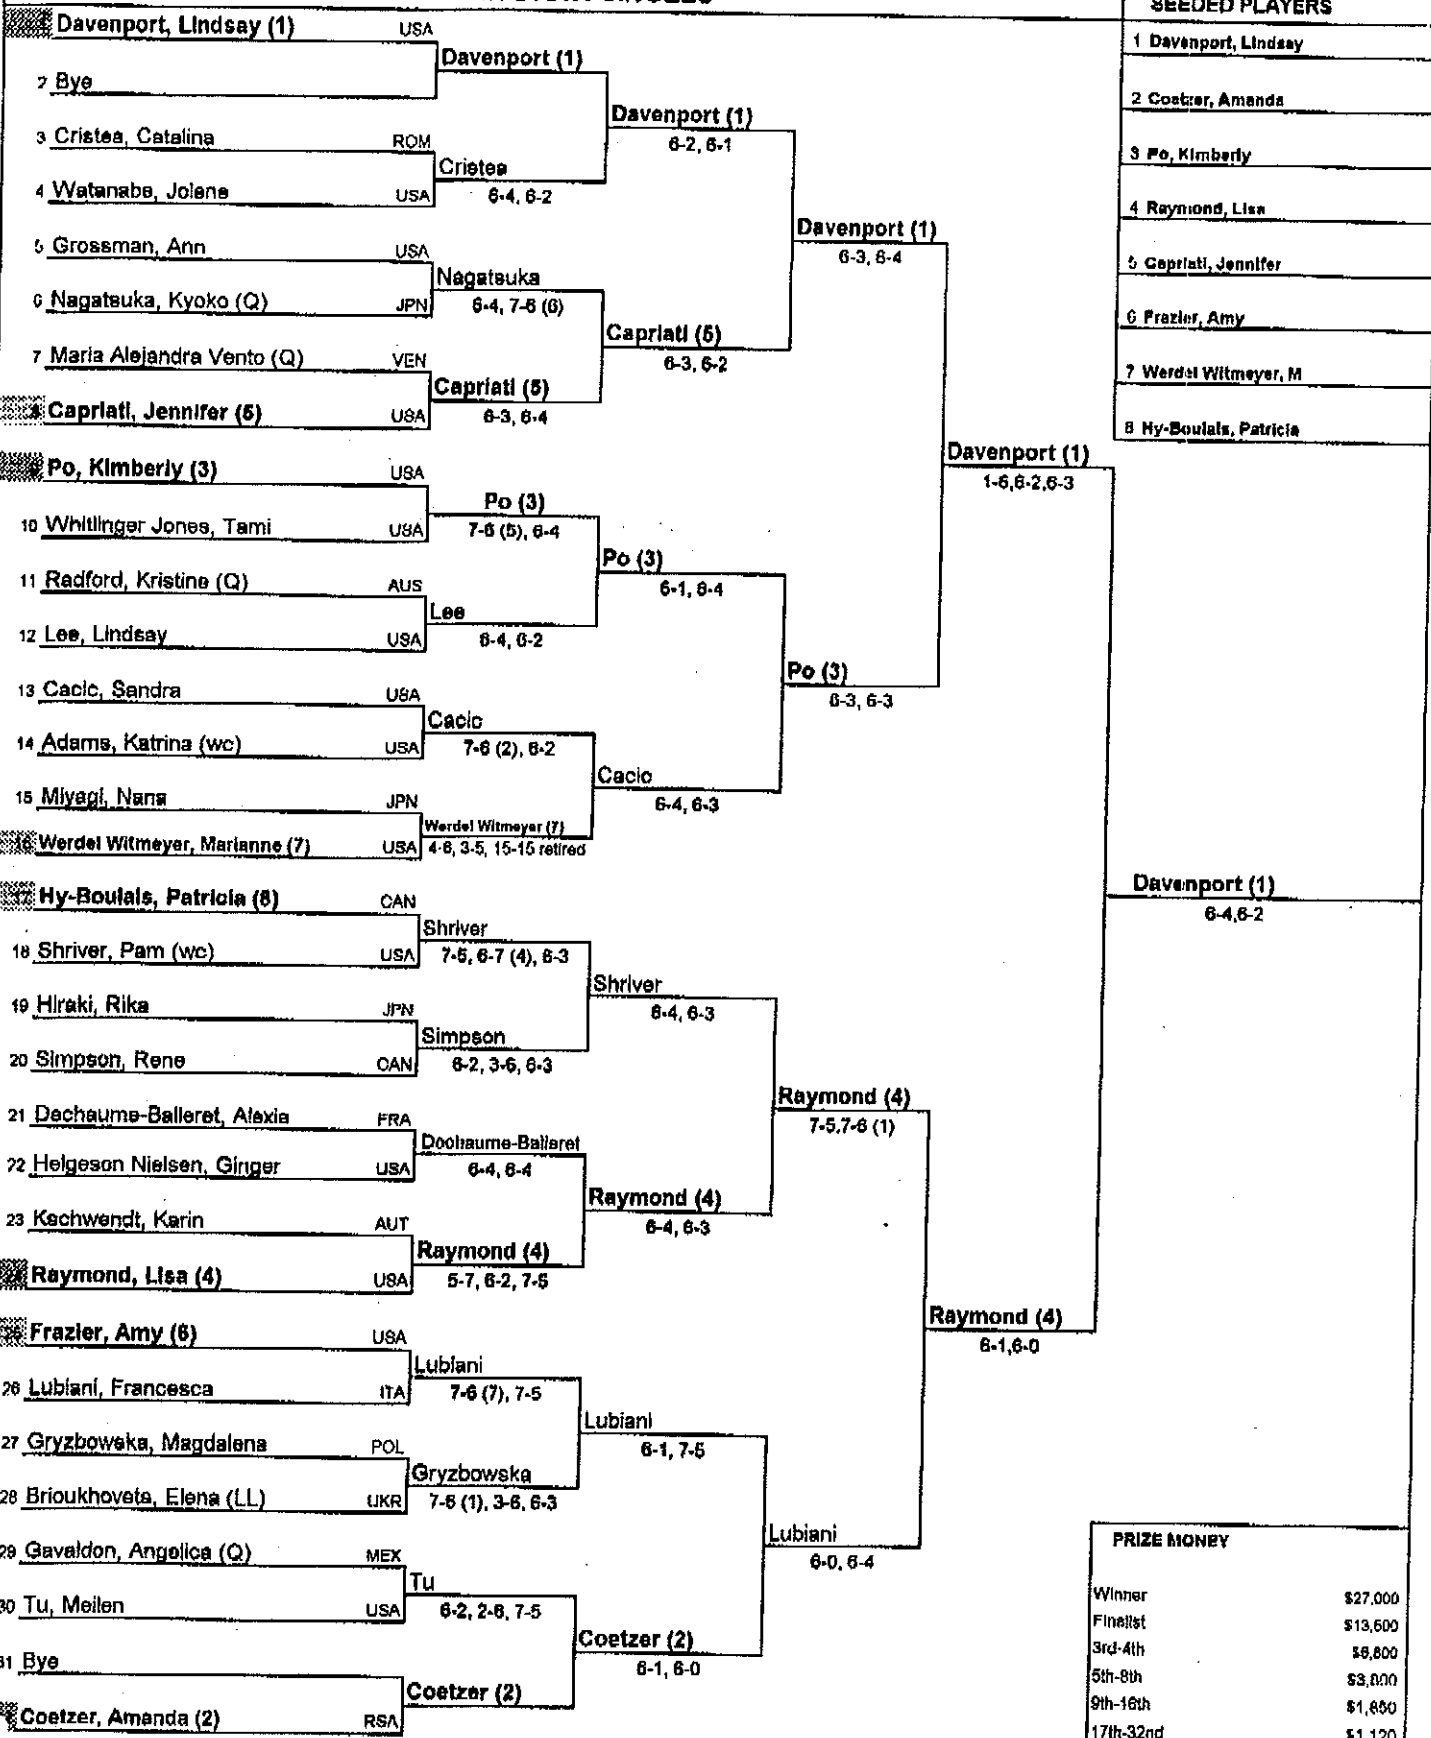

MAIN DRAW SINGLES

SEEDED PLAYERS

PRIZE MONEY	
Winner	\$27,000
Finalist	\$13,600
3rd-4th	\$6,800
5th-8th	\$3,000
9th-16th	\$1,650
17th-32nd	\$1,120

MAIN DOUBLES

SEEDED PLAYERS

1 Coetzer/Davenport (1)

2 Lee, J/ Lee, L (wc)

3 Ily-Douais/Kschwendt

4 Horn/Jones

5 Adams/de Swardt (3)

6 Werdel Wilmeyer/Whitlinger-Jones

7 Grossman/Helgeson Nielsen

8 Graham/Radford

9 Brioukhovets/Drake (Q)

10 Hakami/Lake