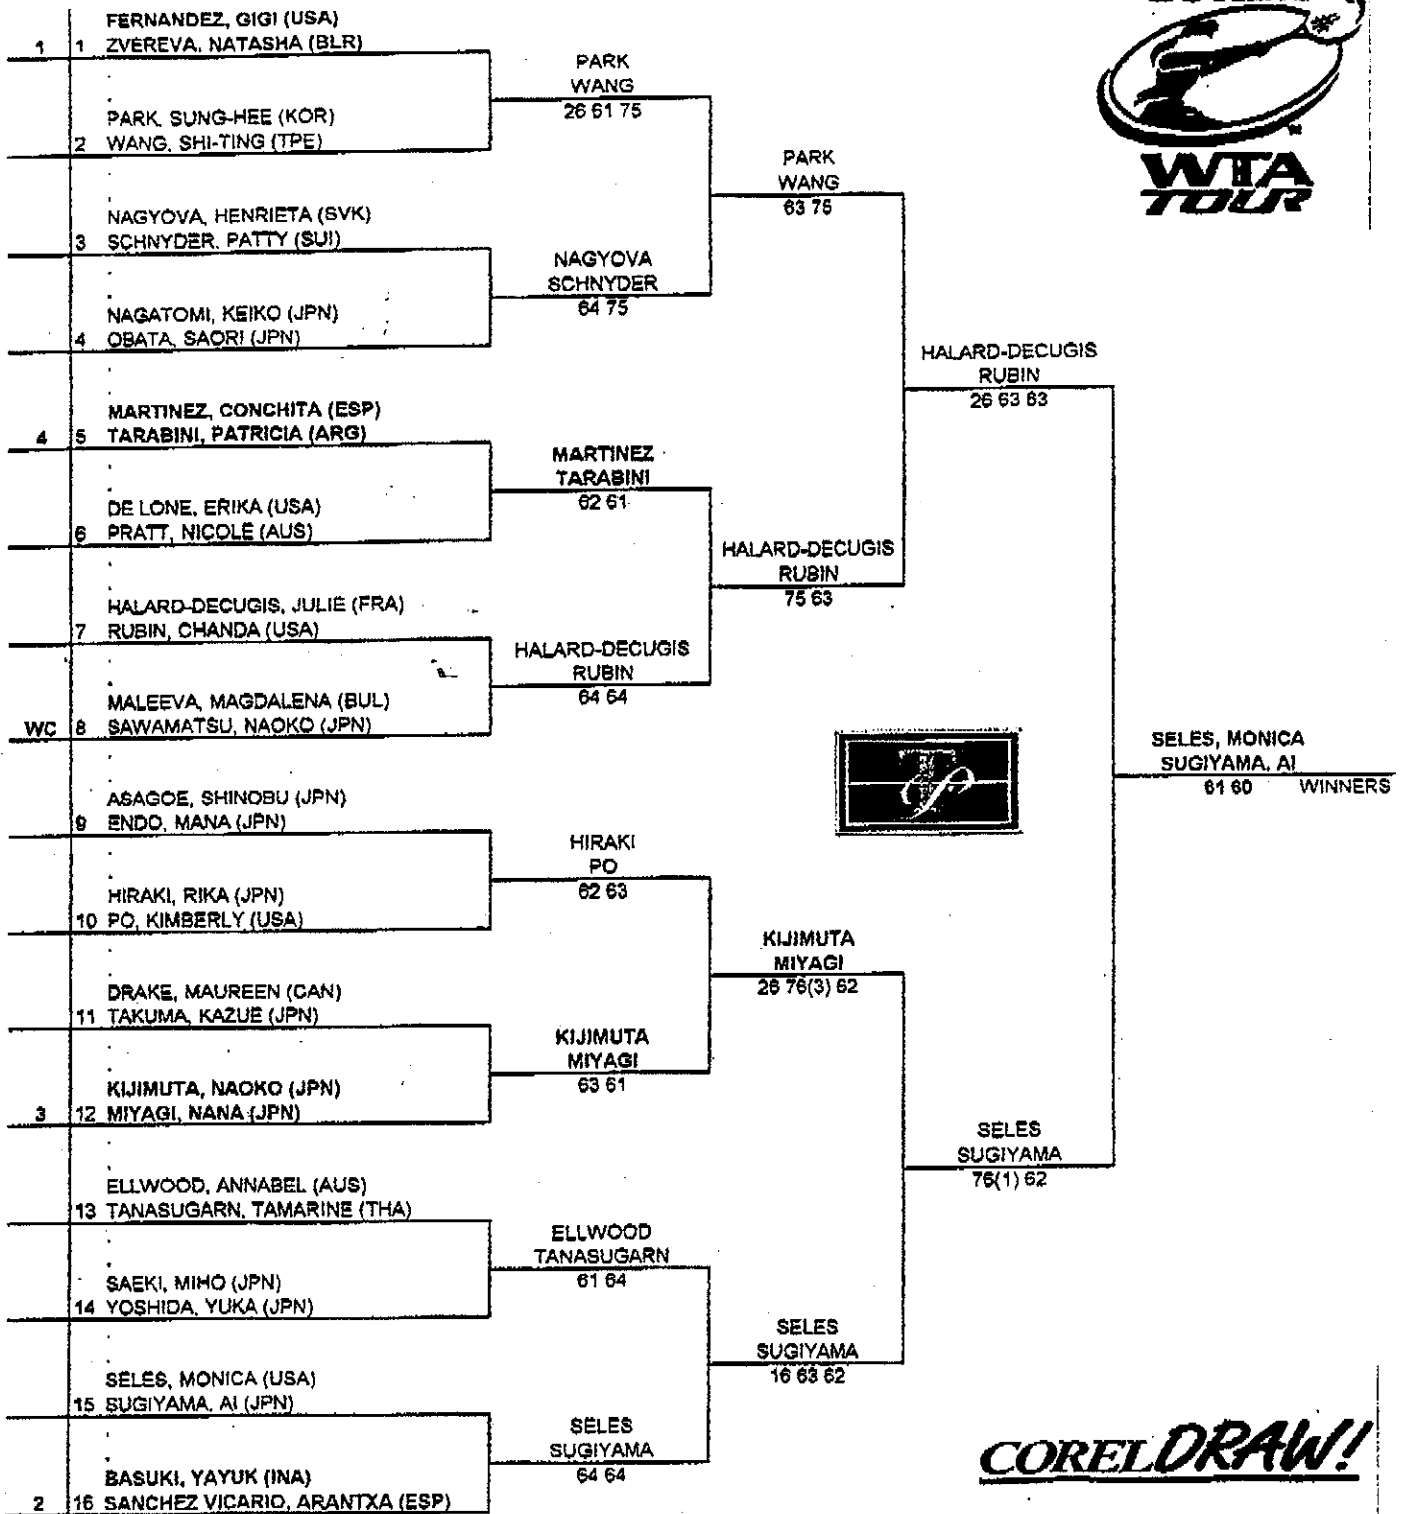

**COREL DRAW!**

Tournament : **TOYOTA PRINCESS CUP 1997**  
 City : **Tokyo / Japan**  
 Main Draw Date : **16 - 21st SEPT. '97**  
 Qualifying Date : **13 - 15th SEPT. '97**  
 Prize Money : **\$450,000 us**  
 Draw : **28 Main Draw**  
 Surface : **Hard court / Outdoors**

Winner of this event feed up into :

FINAL RESULT

**COREL DRAW!**

TOYOTA PRINCESS CUP 1997		SEEDED PLAYERS		Rank
Tournament:	TOYOTA PRINCESS CUP 1997	Winner:	FERNANDEZ, GIGI	5
City:	Tokyo / Japan	Finalist:	ZVEREVA, NATASHA	25
Main Draw Date:	16 - 21st SEPT. '97	3rd-4th:	SANCHEZ VICARIO, ARANTXA	34
Qualifying Date:	13 - 15th SEPT. '97	5th-8th:	KIJIMUTA, NAOKO	38
Prize Money:	\$450,000 us	9th-16th:	MIYAGI, NANA	
Draw:	16 Main Draw		MARTINEZ, CONCHITA	
Surface:	Hard court / Outdoors		TARABINI, PATRICIA	
Winner of this event feed up into:		CUT OFF:	368	