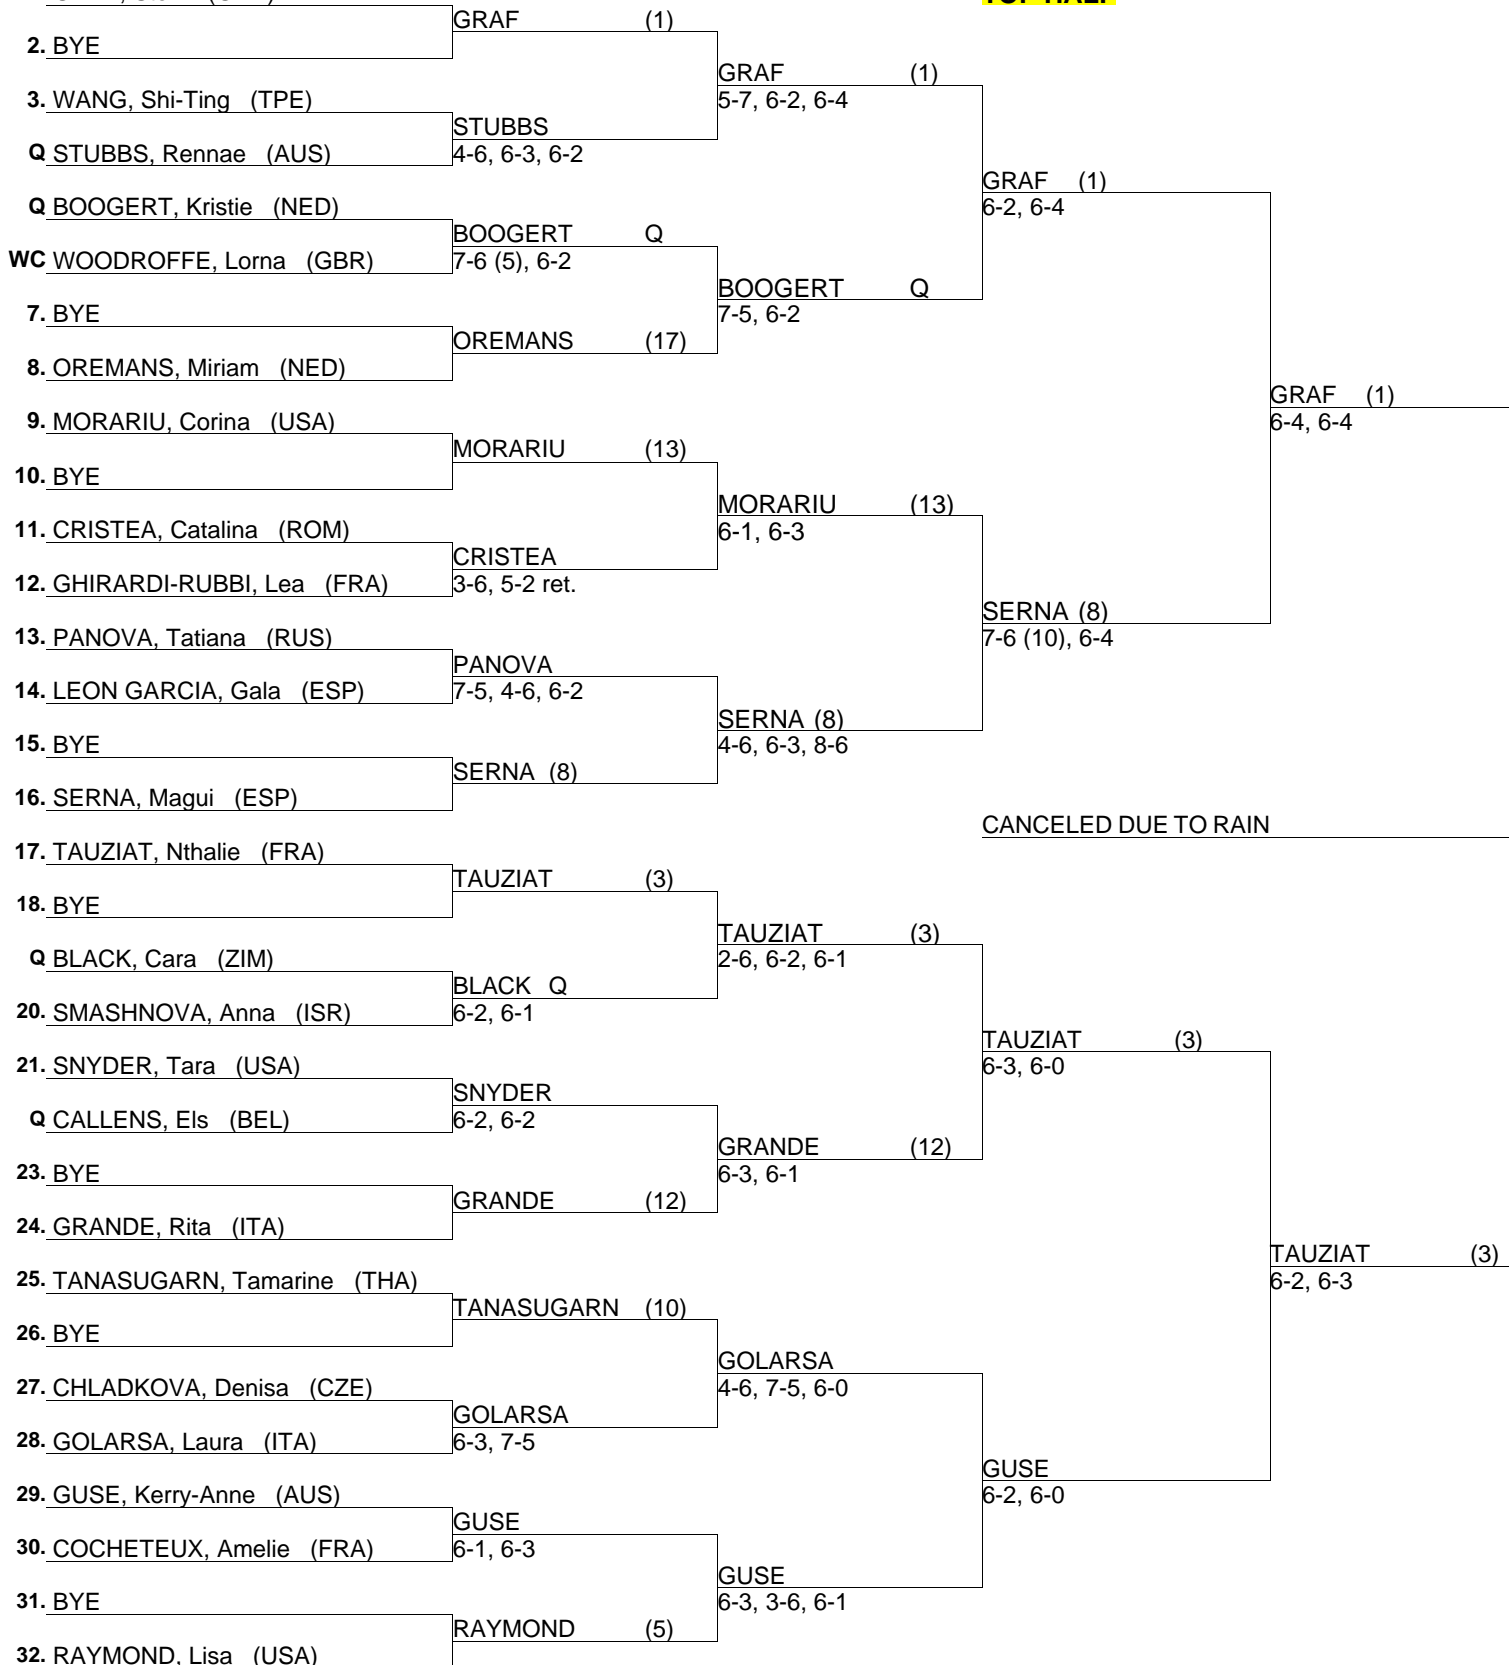

WC GRAF, Steffi (GER)

TOP HALF

CANCELED DUE TO RAIN

		PRIZE MONEY		SEEDED PLAYERS	
Tournament	DFS Classic	Winner	\$27,000	1.	GRAF, Steffi
City	Birmingham, GBR	Finalist	\$13,500	2.	SPIRLEA, Irina
Main Draw Date	June 8-14, 1998	3rd-4th	\$6,600	3.	TAUZIAT, Nathalie
Qualifying Date	June 7-8, 1998	5th-8th	\$3,600	4.	VAN ROOST,
Prize	9th-16th		\$1,700	5.	RAYMOND, Lisa
Draw	48M / 32Q / 28D	17th-32	\$835	6.	BASUKI, Yayuk
Surface	Grass / Outdoors	33rd-64t	\$475	7.	LIKHOVTSEVA,
Winner of this event feeds	-----			8.	SERNA, Magui

BOTTOM HALF

33. LIKHOVTSEVA, Elena (RUS)	LIKHOVTSEVA		
34. BYE			
35. BARABANSCHIKOVA, Olga (BLR)	BARABANSCHIKOVA	LIKHOVTSEVA	3-6, 6-1, 6-4
36. PRATT, Nicole (AUS)	7-6 (5), 1-6, 6-3		
Q DE LONE, Erika (USA)	NEILAND	LIKHOVTSEVA (7)	6-7 (3), 6-1, 3-0 ret.
38. NEILAND, Larisa (LAT)	6-2, 6-3	NEILAND	
39. BYE			
40. FUSAI, Alexandra (FRA)	FUSAI (14)		
41. LABAT, Florencia (ARG)	LABAT (15)		LIKHOVTSEVA (7)
42. BYE			6-3, 6-4
43. DE SWARDT, Mariaan (RSA)	DE SWARDT	DE SWARDT	6-2, 4-6, 10-8
WC CROSS, Karen (GBR)	6-4, 6-1		
45. SAEKI, Miho (JPN)	MILLER	VAN ROOST (4)	7-5, 6-3
LL MILLER, Karin (USA)	7-6 (5), 2-6, 6-2		
47. BYE		VAN ROOST (4)	6-4, 6-0
48. VAN ROOST, Dominique (BEL)	VAN ROOST (4)		
CANCELED DUE TO RAIN			
49. BASUKI, Yayuk (INA)	BASUKI (6)		
50. BYE		BASUKI (6)	
51. OREMANS, Miriam (NED)	DECHY	BASUKI (6)	1-6, 6-3, 6-3
52. DECHY, Nathalie (FRA)	6-4, 7-5		
WC SMITH, Samantha (GBR)	SMITH WC	BASUKI (6)	3-6, 6-1, 6-2
54. McQUILLAN, Rachel (AUS)	6-2, 7-5	SMITH WC	
55. BYE			
56. PITKOWSKI, Sarah (FRA)	PITKOWSKI (11)		
57. GRZYBOWSKA, Magdalena (POL)	GRZYBOWSKA (9)		BASUKI (6)
58. BYE			6-4, 5-7, 7-5
59. KLEINOVA, Sandra (CZE)	KLEINOVA	GRZYBOWSKA (9)	4-6, 6-4, 6-0
60. TORRENS-VALERO, Cristina (ESP)	6-3, 6-0		
Q DRAKE, Maureen (CAN)	DRAKE Q	SPIRLEA (2)	6-4, 6-4
Q KUNCE, Kristine (AUS)	4-6, 6-4, 6-2		
63. BYE		SPIRLEA (2)	6-4, 6-2
64. SPIRLEA, Irina (ROM)	SPIRLEA (2)		