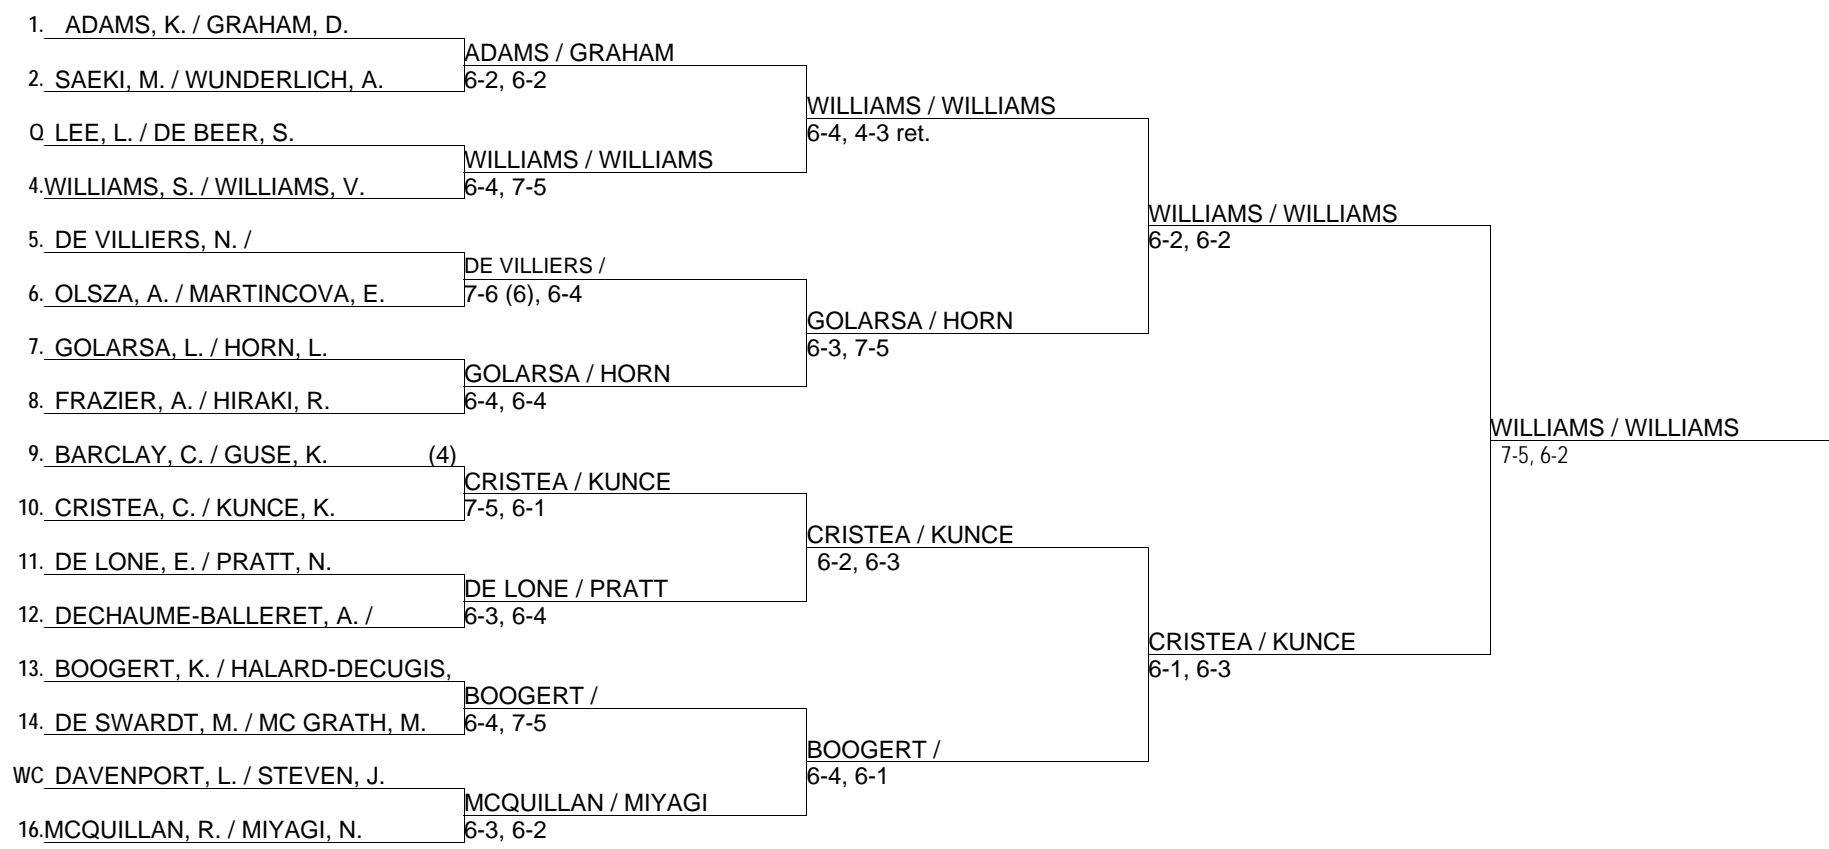

Tournament IGA TENNIS CLASSIC Winner PRIZE MONEY \$27,000 SEEDED PLAYERS 1. DAVENPORT,

<b>City</b>	<u>Oklahoma City, Oklahoma, USA</u>
<b>Main Draw Date</b>	<u>February 23-March 1, 1998</u>
<b>Qualifying Date</b>	<u>Sunday, Feb. 21 - Monday, Feb. 23,</u>
<b>Prize Money</b> ● \$164	<u>9th-16th 16th</u>
<b>Draw</b>	<u>30M / 32Q / 16D</u>
<b>Surface</b>	<u>Indoor / Hardcourt</u>
<b>Winner of this event</b>	<u>-----</u>

<b>Finalist</b>	<u>\$13,600</u>
<b>3rd-4th</b>	<u>\$ 8,800</u>
<b>5th-8th</b>	<u>\$ 3,800</u>
	<u>\$1,850</u>
<b>17th-32</b>	<u>\$1,120</u>
<b>32th</b>	

2. TESTUD, Sandrine
3. WILLIAMS, Venus
4. KRUGER, Joannette
5. WILLIAMS, Serena
6. FRAZIER, Amy
7. PITKOWSKI, Sarah
8. LI, Fang

		PRIZE MONEY		SEEDED PLAYERS	
Tournament	IGA TENNIS CLASSIC	Winner	\$9,000	1.	ADAMS / GRAHAM
City	Oklahoma City, Oklahoma, USA	Finalist	\$4,500	2.	MCQUILLAN / MIYAGI
Main Draw Date	February 23-March 1, 1998	3rd-4th	\$3,000	3.	FRAZIER / HIRAKI
Qualifying Date	Sunday, Feb. 21 - Monday, Feb. 23,	5th-8th	\$1,500	4.	BARCLAY / GUSE
Prize Money	\$164, 250	9th-16t	\$750		
Draw	30M / 32Q / 16D				
Surface	Indoor / Hardcourt				
Winner of this event feeds up	-----				