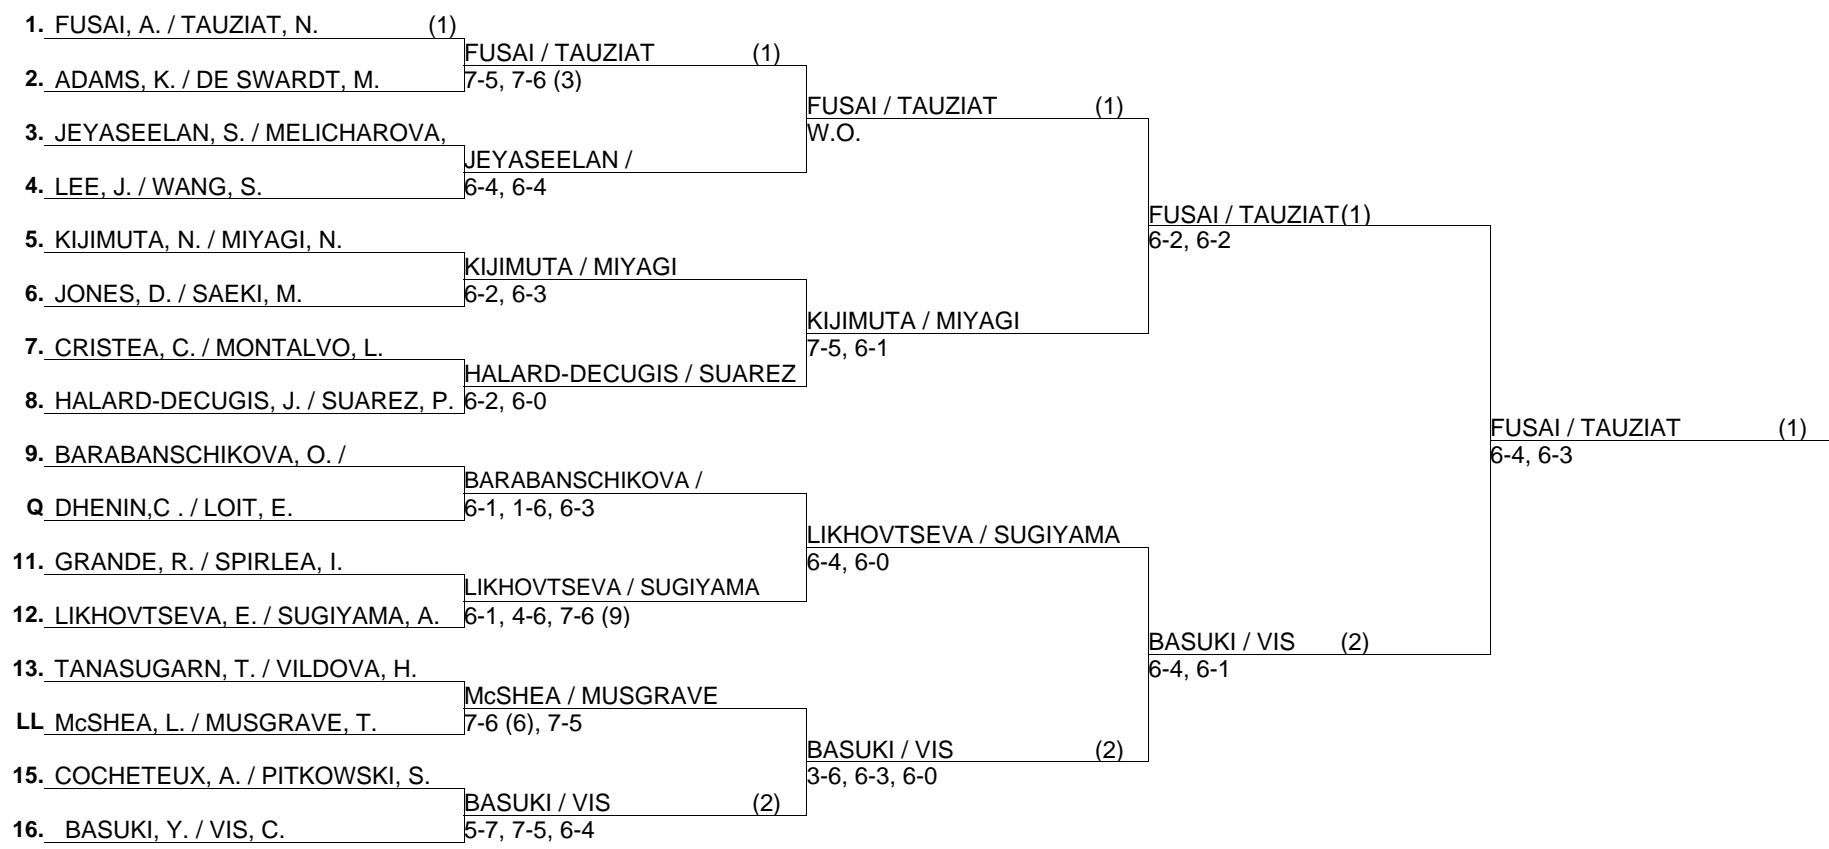

**City** Strasbourg, France  
**Main Draw Date** May 18-23, 1998  
**Qualifying Date** May 16-18, 1998  
**Prize** 9th-16th  
**Draw** 30M / 32Q / 16D  
**Surface** Red Clay / Outdoors  
**Winner of this event** .....

**Finalist** \$16,400  
**3rd-4th** \$8,000  
**5th-8th** \$4,000  
**17th-32** \$2,000  
**17th-32** \$1,325

**2.** SPIRLEA, Irina  
**3.** TAUZIAT, Nathalie  
**4.** SUGIYAMA, Ai  
**5.** BASUKI, Yayuk  
**WD** ~~KRUGER,~~  
**WD** FARINA, Silvia  
**8.** NAGYOVA,