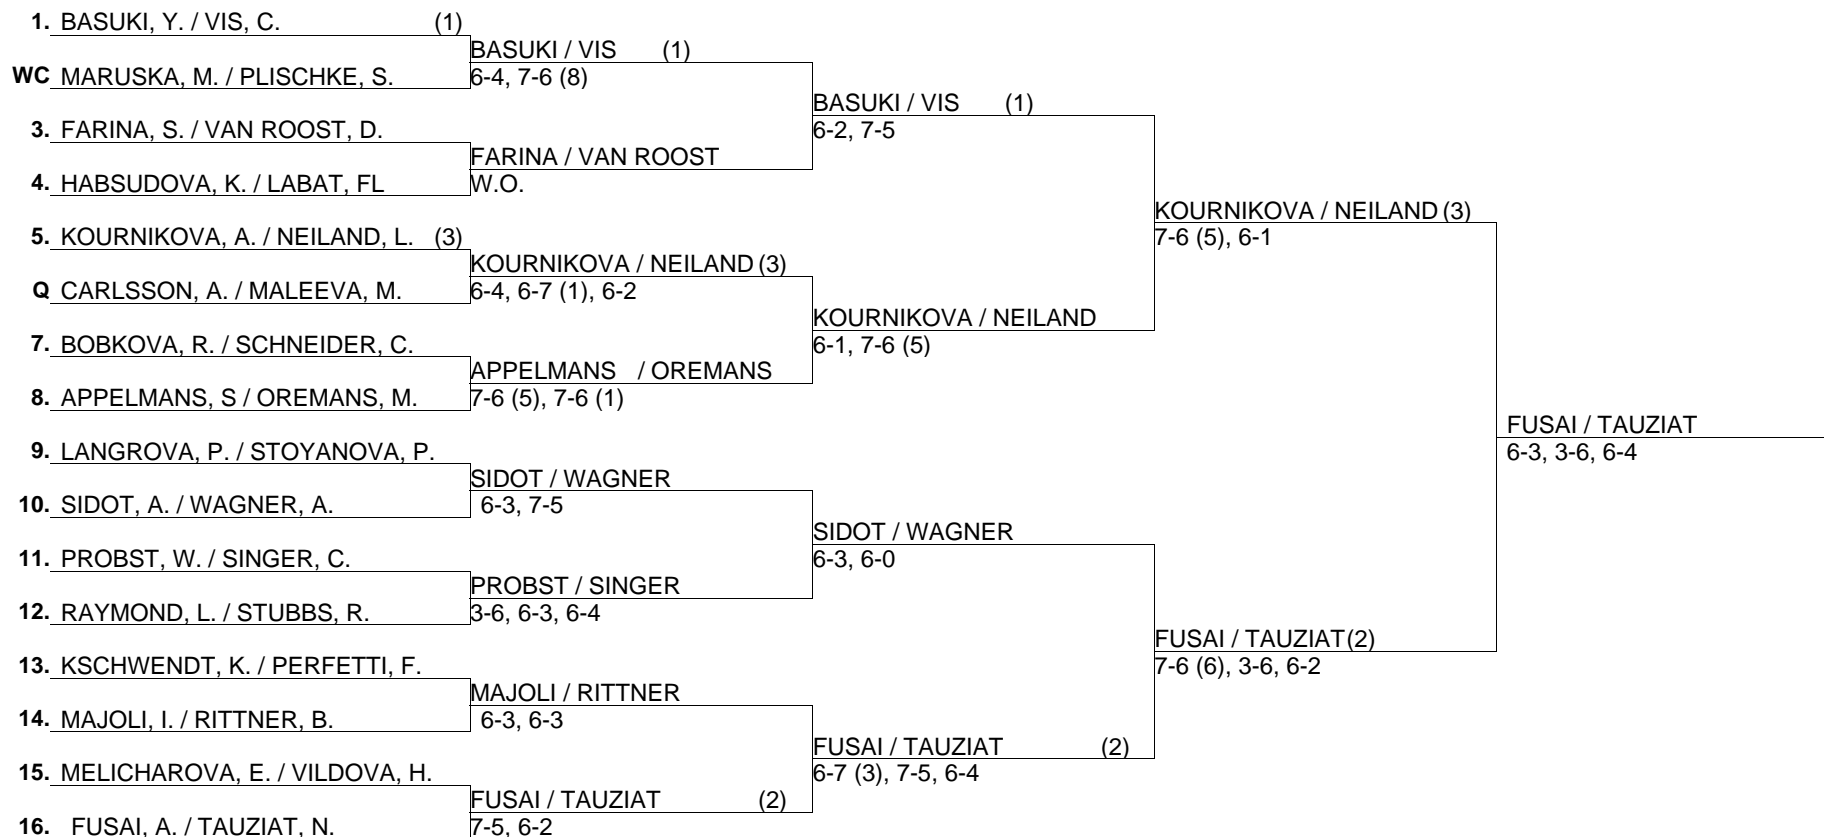

PRIZE MONEY		SEEDED PLAYERS	
Tournament	Generali Ladies Tennis Grand Prix	Winner	$23,750	1.	BASUKI / VIS
City	Linz, Austria	Finalist	$11,850	2.	FUSAI / TAUZIAT
Main Draw Date	February 23 - March 1, 1998	3rd-4th	$7,920	3.	KOURNIKOVA / NEILAND
Qualifying Date	February 21-23, 1998	5th-8th	$3,990	4.	RAYMOND / STUBBS
Prize Money	$450,000	9th-16th	$2,100		
Draw	28M / 32Q / 16D				
Surface	Supreme Indoor				
Winner of this event feeds up	-----