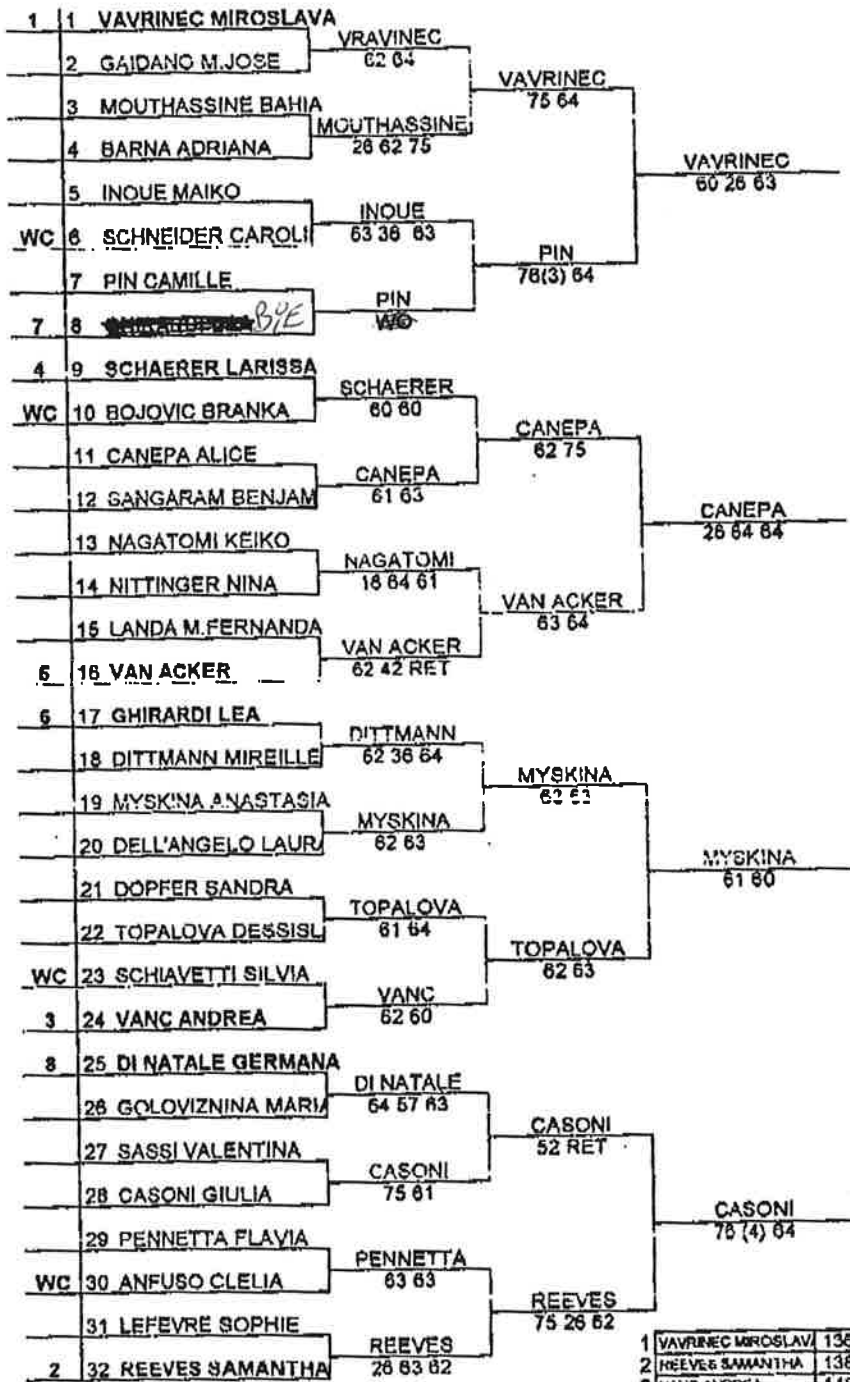

TORNEO INTERNAZIONALE

JULY 12-18, 1989

Last Direct Acceptance: 133

KNEO INTERNAZIONALE
JULY 12- 18, 1999

Tournament City: PALERMO

Seeds

1	FUSAI - RUANO PASCUAL	37
2	KRIZAN - SREBOTNIK	92
3	COURTOIS - WAGNER	113
4	CARLSSON - JEYASEELAN	142

Last Direct Acceptance: INOUE - NAGATOMI 547

WTA Tour Director: JIMMY MOORE

TORNEO INTERNAZIONALE Qualifying Sing. Tournament City: PALERMO
 JULY 12-18, 1999

Last Direct Acceptance: FLAVIA PENNETTA 68

WTA Tour Director: JIMMY MOORE

1	VAVRINEC MIROSLAVA	136
2	REEVES SAMANTHA	138
3	VANC ANDREA	148
4	SCHAERER LARISSA	149
	VAN ACKER PATTY	151
6	GHIRARDI LEA	154
	MAROSI KATALIN	165
8	DI NATALE GERMANA	174

TORNEO INTERNAZIONALE
JULY 12- 13, 1999