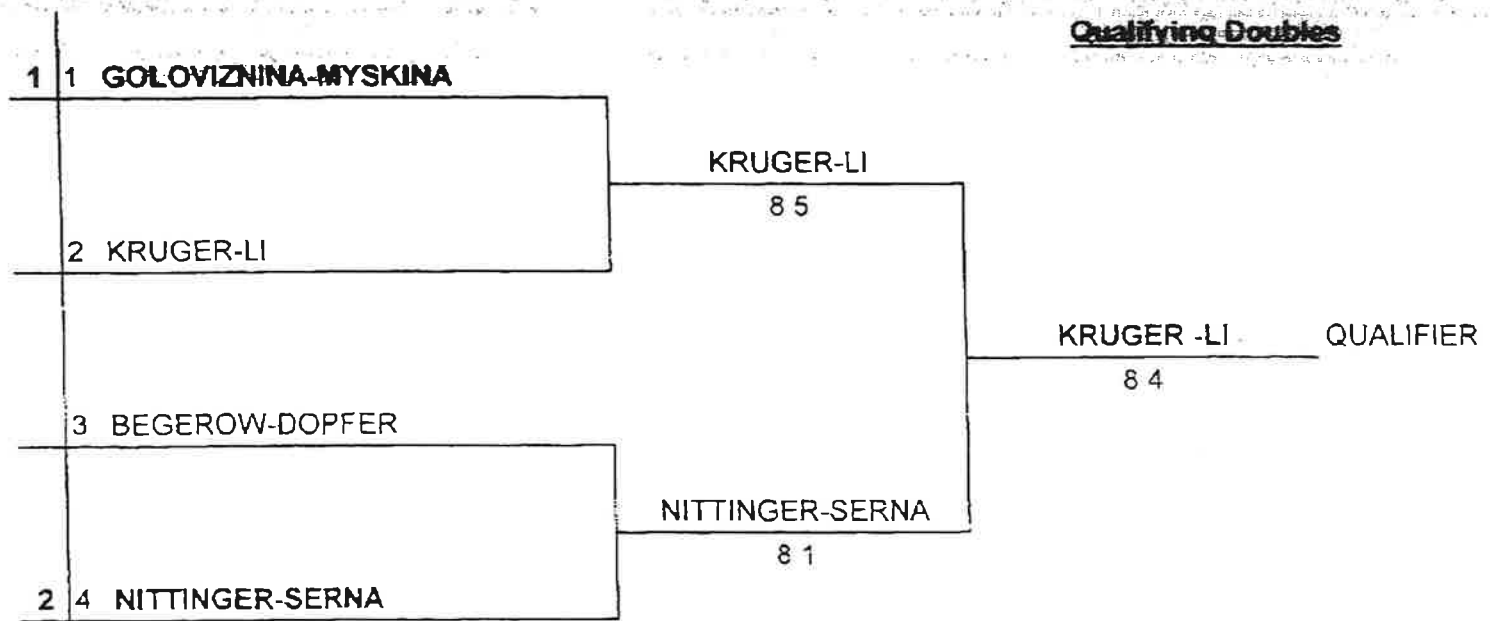

TORNEO INTERNAZIONALE
JULY 12- 13, 1999

Tournament City: PALERMO

Qualifying Doubles

	Seeds	Rank
1	GOLOVIZNINA-MYSKINA	618
2	NITTINGER-SERNA	618

WTA Tour Director: GIULIA ORLANDI
Last Direct Acceptance: BEGEROW DOPFER 1806