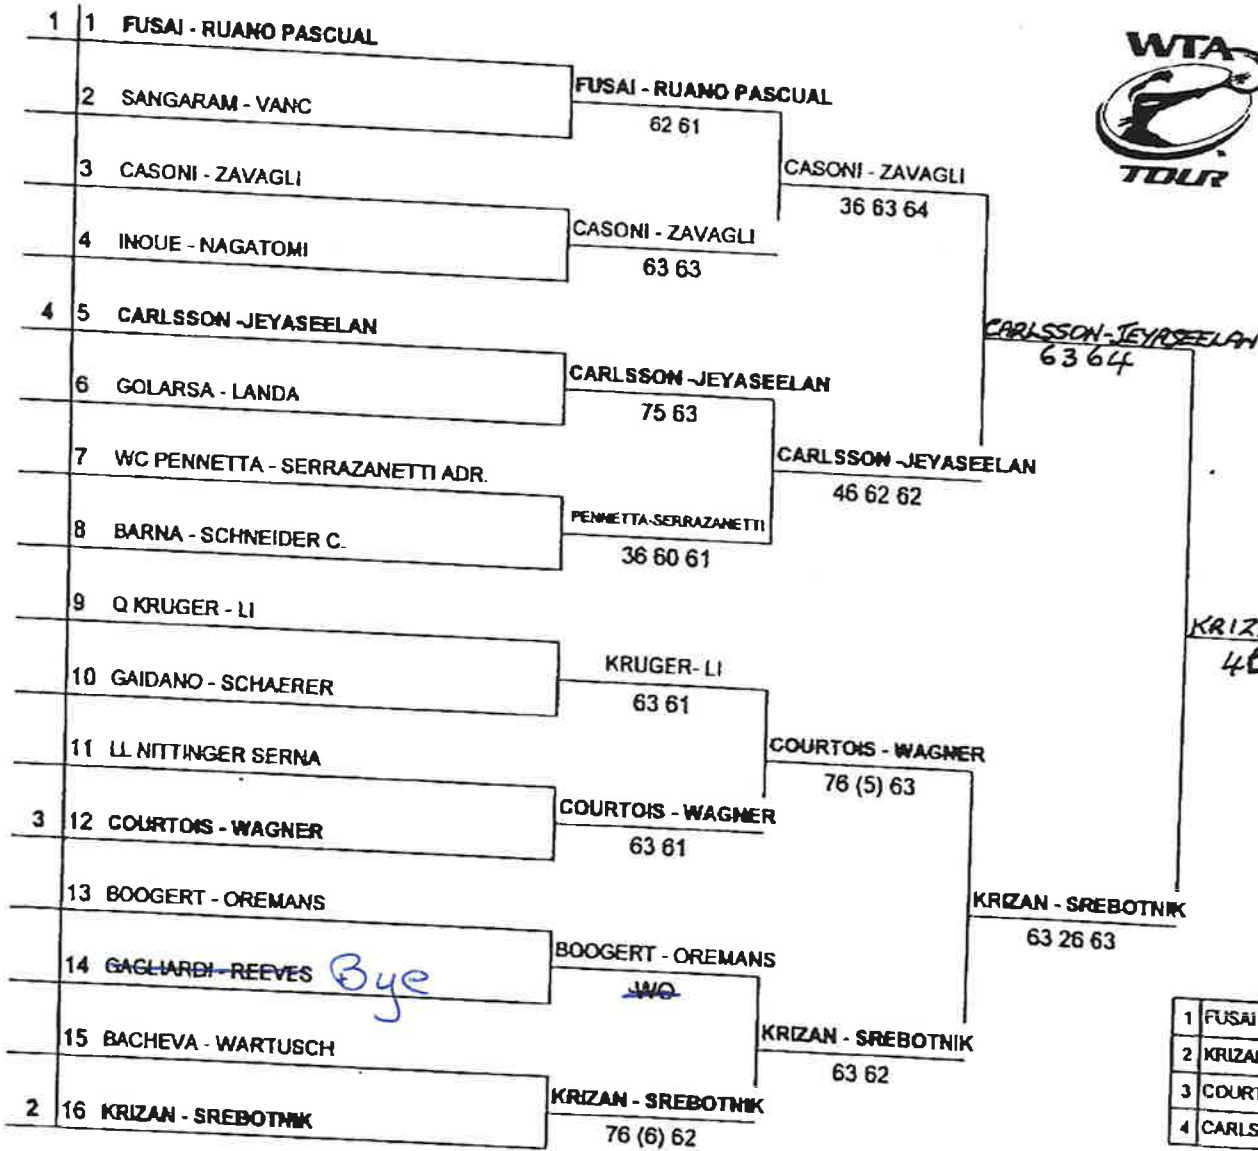

TORNEO INTERNAZIONALE

JULY 12-18, 1989

Last Direct Acceptance: 133

KNEO INTERNAZIONALE
JULY 12- 18, 1999

Tournament City: PALERMO

Seeds

1	FUSAI - RUANO PASCUAL	37
2	KRIZAN - SREBOTNIK	92
3	COURTOIS - WAGNER	113
4	CARLSSON - JEYASEELAN	142

Last Direct Acceptance: INOUE - NAGATOMI 547

WTA Tour Director: JIMMY MOORE

TORNEO INTERNAZIONALE Qualifying Sing. Tournament City: PALERMO
 JULY 12-18, 1999

Last Direct Acceptance: FLAVIA PENNETTA 68

WTA Tour Director: JIMMY MOORE

1	VAVRINEC MIROSLAVA	136
2	REEVES SAMANTHA	138
3	VANC ANDREA	148
4	SCHAERER LARISSA	149
	VAN ACKER PATTY	151
6	GHIRARDI LEA	154
	MAROSI KATALIN	165
8	DI NATALE GERMANA	174

TORNEO INTERNAZIONALE
JULY 12- 13, 1999

Tournament City: PALERMO

Qualifying Doubles

	Seeds	Rank
1	GOLOVIZNINA-MYSKINA	618
2	NITTINGER-SERNA	618

WTA Tour Director: GIULIA ORLANDI
 Last Direct Acceptance: BEGEROW DOPFER 1806