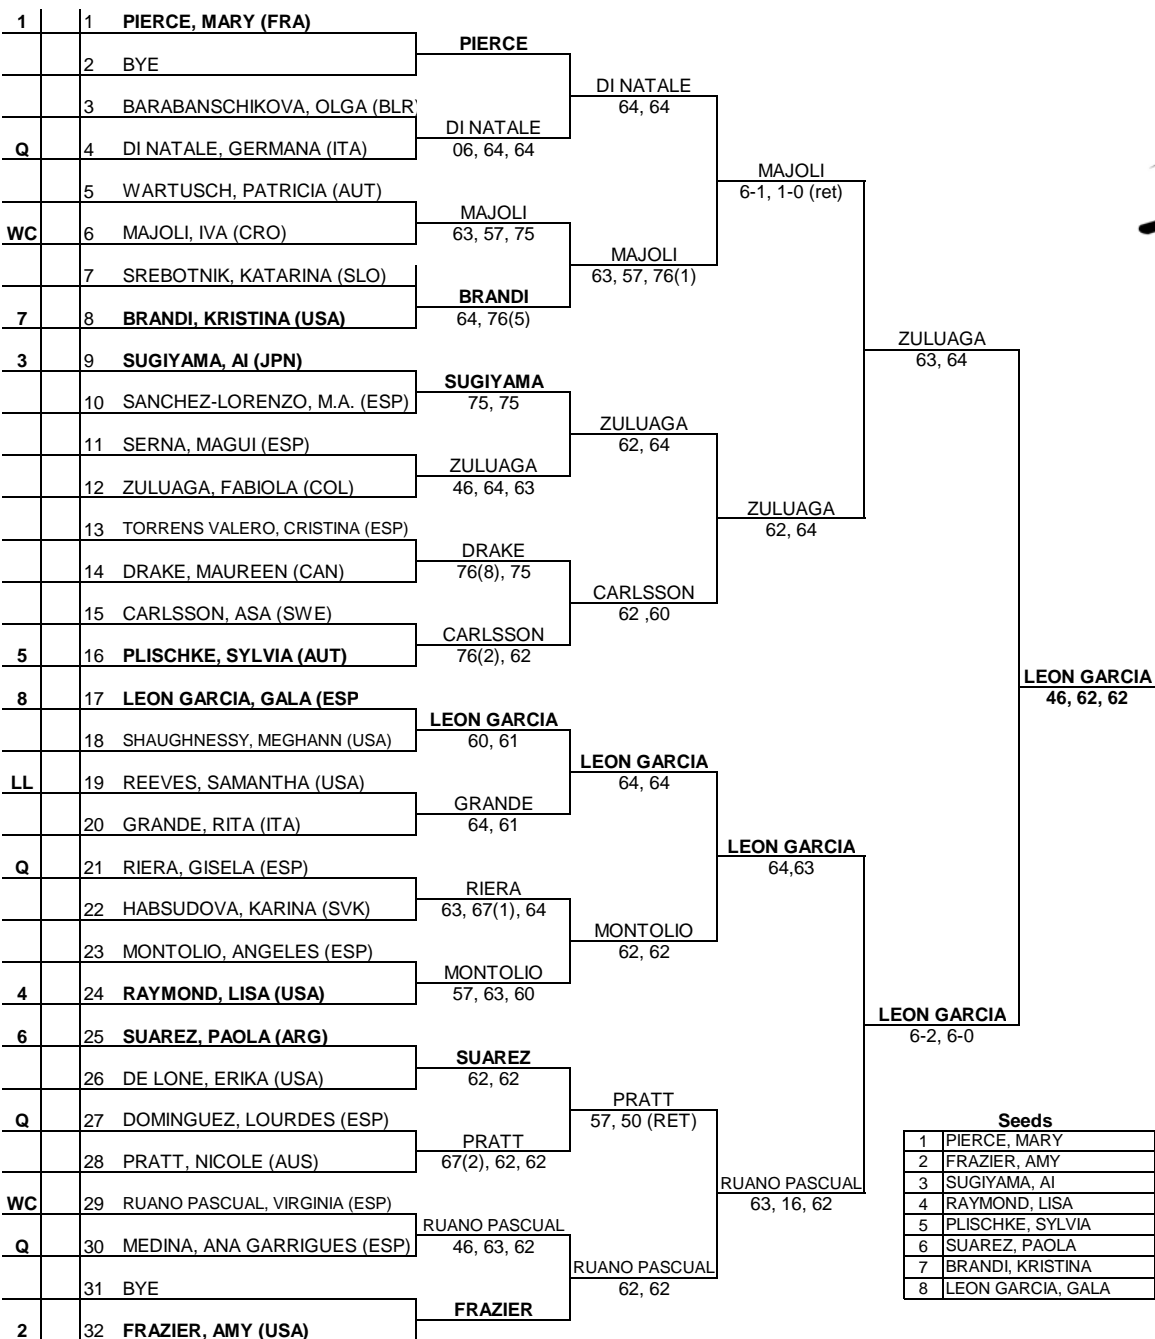

# Open de Espana Villa de Madrid

22-27 May 2000

Tournament City: Madrid, Spain

**LEON GARCIA**  
46, 62, 62

Seeds	Rank	
1	PIERCE, MARY	5
2	FRAZIER, AMY	19
3	SUGIYAMA, AI	20
4	RAYMOND, LISA	27
5	PLISCHKE, SYLVIA	29
6	SUAREZ, PAOLA	33
7	BRANDI, KRISTINA	39
8	LEON GARCIA, GALA	41

Tournament: Open de Espana Villa de Madrid  
 City: Madrid, Spain  
 Main Draw Date: 22-27 May 2000  
 Qualifying Date: 20-22 May 2000  
 Prize Money: 170,00  
 Surface: Red Clay Outdoors

	Prize Money	Points
Winner	\$27,000	140
Finalist	\$13,500	98
3rd-4th	\$6,700	63
5th-8th	\$3,700	35
9th-16th	\$2,100	18
17th-32nd	\$1,300	1

Last Direct Acceptance: DRAKE #78  
 Sanex WTA Tour Director: Clare Wood