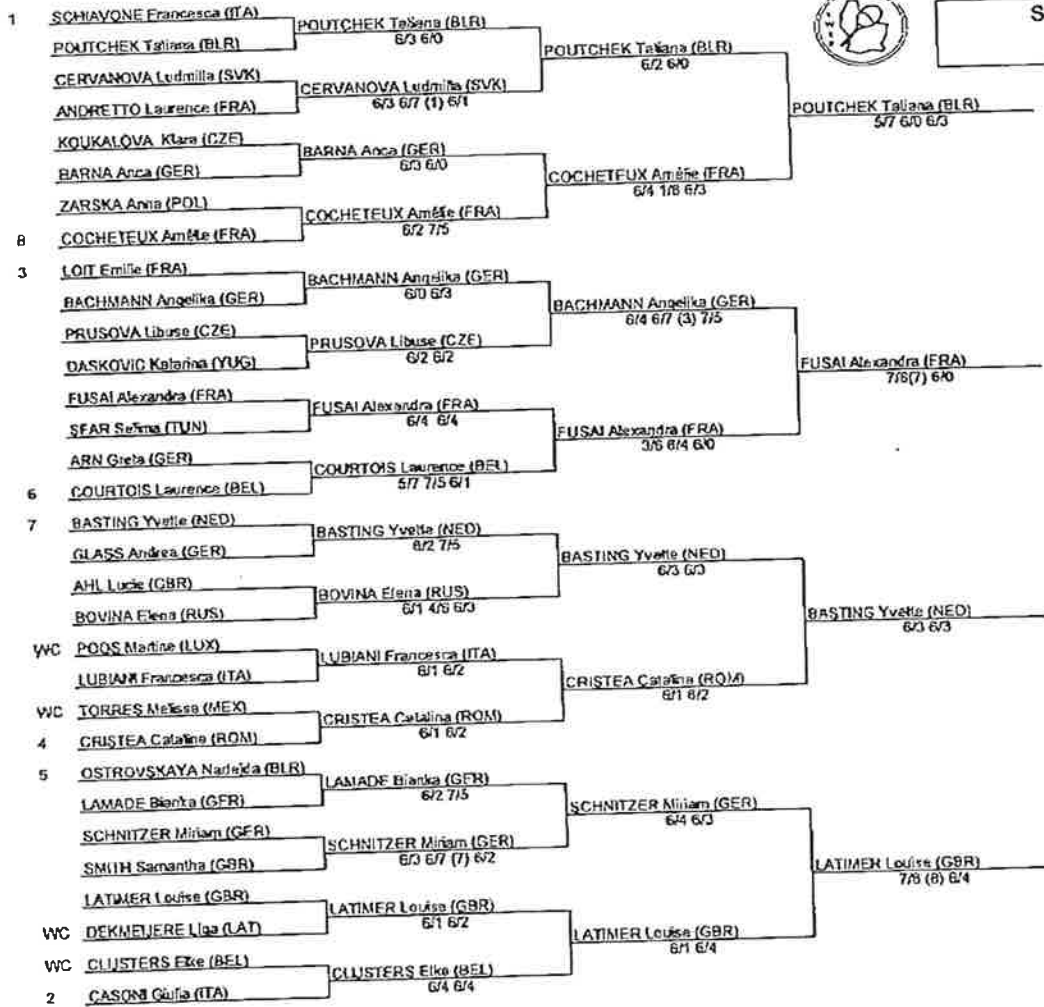

**SEAT OPEN LUXEMBOURG 2000
SINGLES MAIN DRAW
25 sep - 01 october 2000**

Prize Money

Winner:	27.000 \$
Finalist:	13.500 \$
3rd-4th:	6.600 \$
5th-8th:	3.600 \$
9th-16th:	1.700 \$
17th-32th:	1.120 \$

- Seeded Players**
- 1) Tauziat Nathalie (FRA) (7)
 - 2) Kournikova Anna (RUS) (13)
 - 3) Capriati Jennifer (USA) (18)
 - 4) Schnyder Patty (SUI) (25)
 - 5) Clijsters Kim (BEL) (29)
 - 6) Sidot Anne Gaëlle (FRA) (33)
 - 7) Maleeva Magdalena (BUL) (35)
 - 8) Henin Justine (BEL) (47)

FUSAI/TAUZIAT
 6-3/7-6
 (0)

- Seeded Doubles**
- 1) FUSAI/TAUZIAT (32)
 - 2) PO/SIDOT (52)
 - 3) CRISTEA/VIS (81)
 - 4) CLIJSTERS/COURTOIS (90)

- Prize-Money**
- Winner: 9.000\$
 - Finalist: 4.500\$
 - 3rd-4th: 3.000\$
 - 5th-8th: 1.500\$
 - 9th-16th: 750\$

SEAT OPEN LUXEMBOURG 2000
DOUBLES Main-Draw
 25 sept - 01 october 2000

SEAT OPEN LUXEMBOURG 2000
SINGLES Qualifying

- Seeded Players**
- 1) SCHIAVONE F. (77)
 - 2) CASONI G. (88)
 - 3) LOIT E. (99)
 - 4) CRISTEA C. (108)
 - 5) OSTROVSKAYA N. (111)
 - 6) COURTOIS L. (123)
 - 7) BASTING Y. (124)
 - 8) COCHETEUX A. (126)

DOUBLES QUALIES

PRIZE MONEY

Winner	_____
Finalist	_____
3rd-4th	_____
5th-8th	_____
9th-16th	_____

SEEDED PLAYERS

- 1. ARN / BARNA
- 2. BOVINA / HANTUCHOVA
- 3. _____
- 4. _____

Tournament SEAT OPEN

City LUXEMBOURG