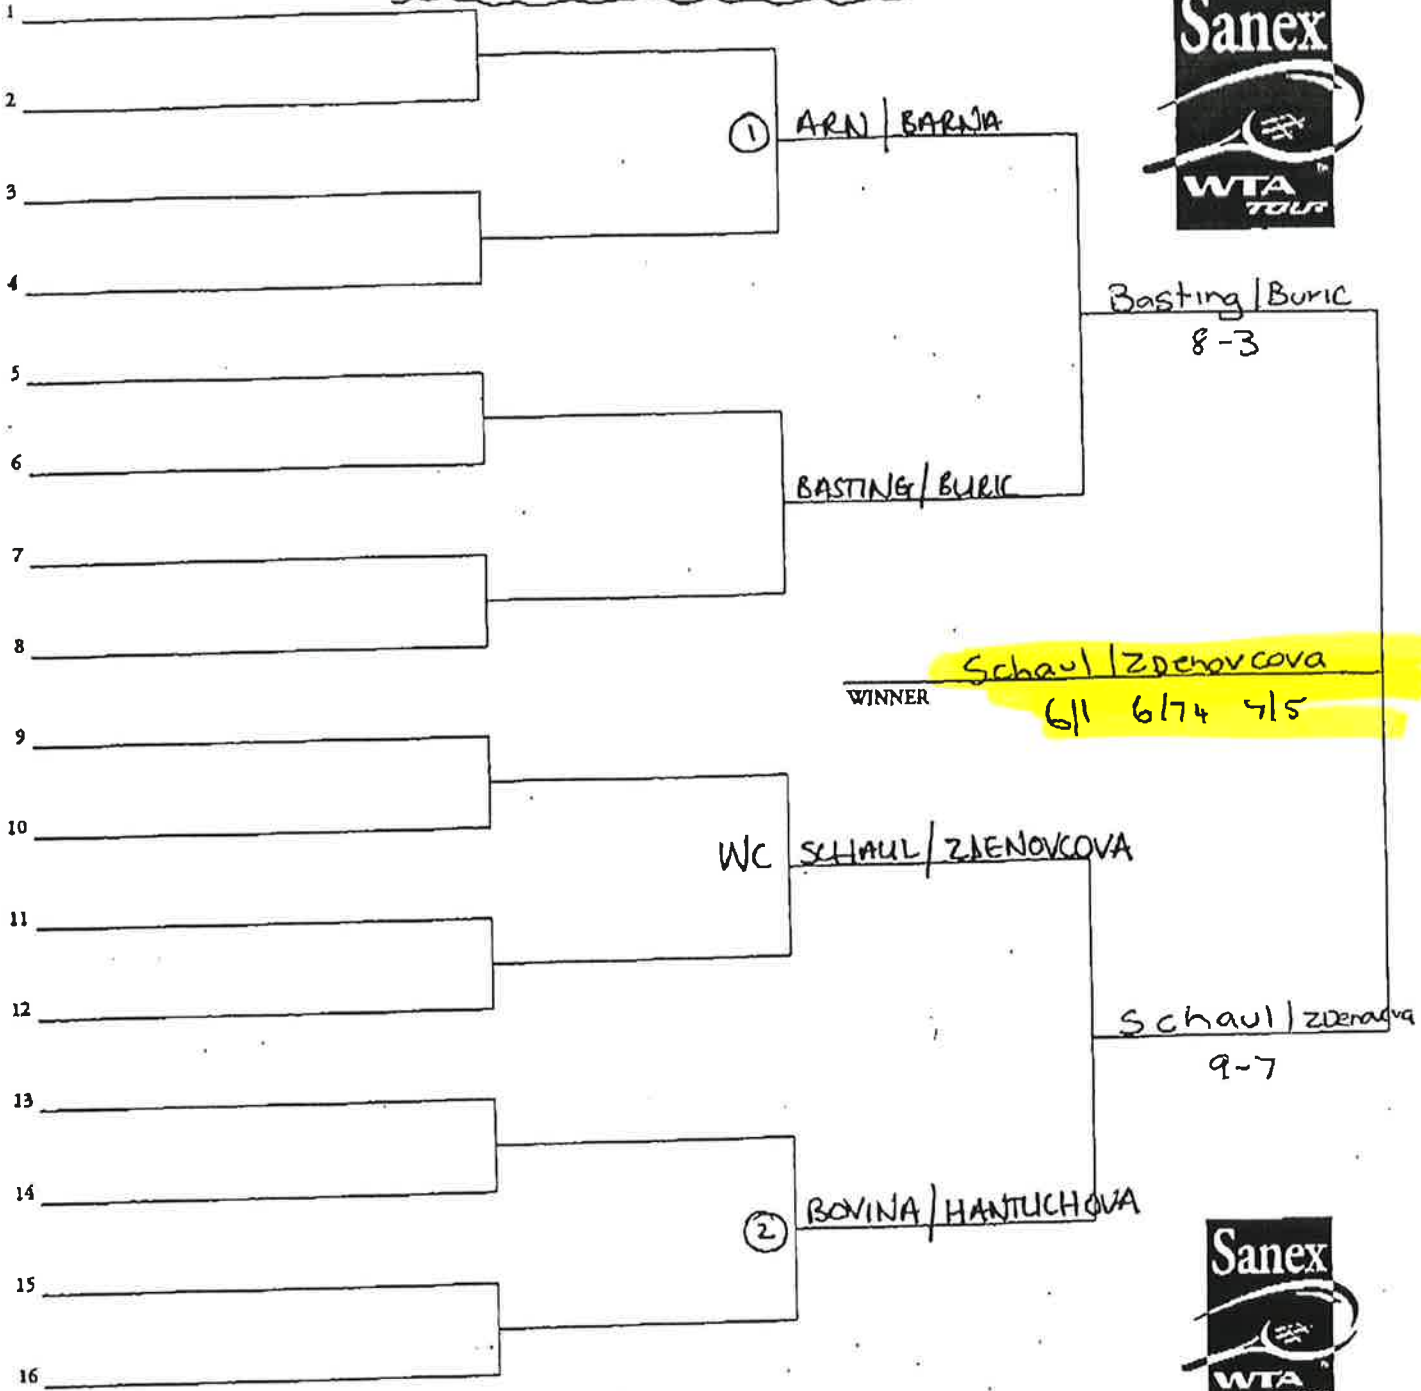

SEAT OPEN LUXEMBOURG 2000
DOUBLES Main-Draw
 25 sept - 01 october 2000

SEAT OPEN LUXEMBOURG 2000
SINGLES Qualifying

- Seeded Players**
- 1) SCHIAVONE F. (77)
 - 2) CASONI G. (88)
 - 3) LOIT E. (99)
 - 4) CRISTEA C. (108)
 - 5) OSTROVSKAYA N. (111)
 - 6) COURTOIS L. (123)
 - 7) BASTING Y. (124)
 - 8) COCHETEUX A. (126)

DOUBLES QUALIES

PRIZE MONEY

Winner	_____
Finalist	_____
3rd-4th	_____
5th-8th	_____
9th-16th	_____

SEEDED PLAYERS

- 1. ARN / BARNA
- 2. BOVINA / HANTUCHOVA
- 3. _____
- 4. _____

Tournament SEAT OPEN

City LUXEMBOURG