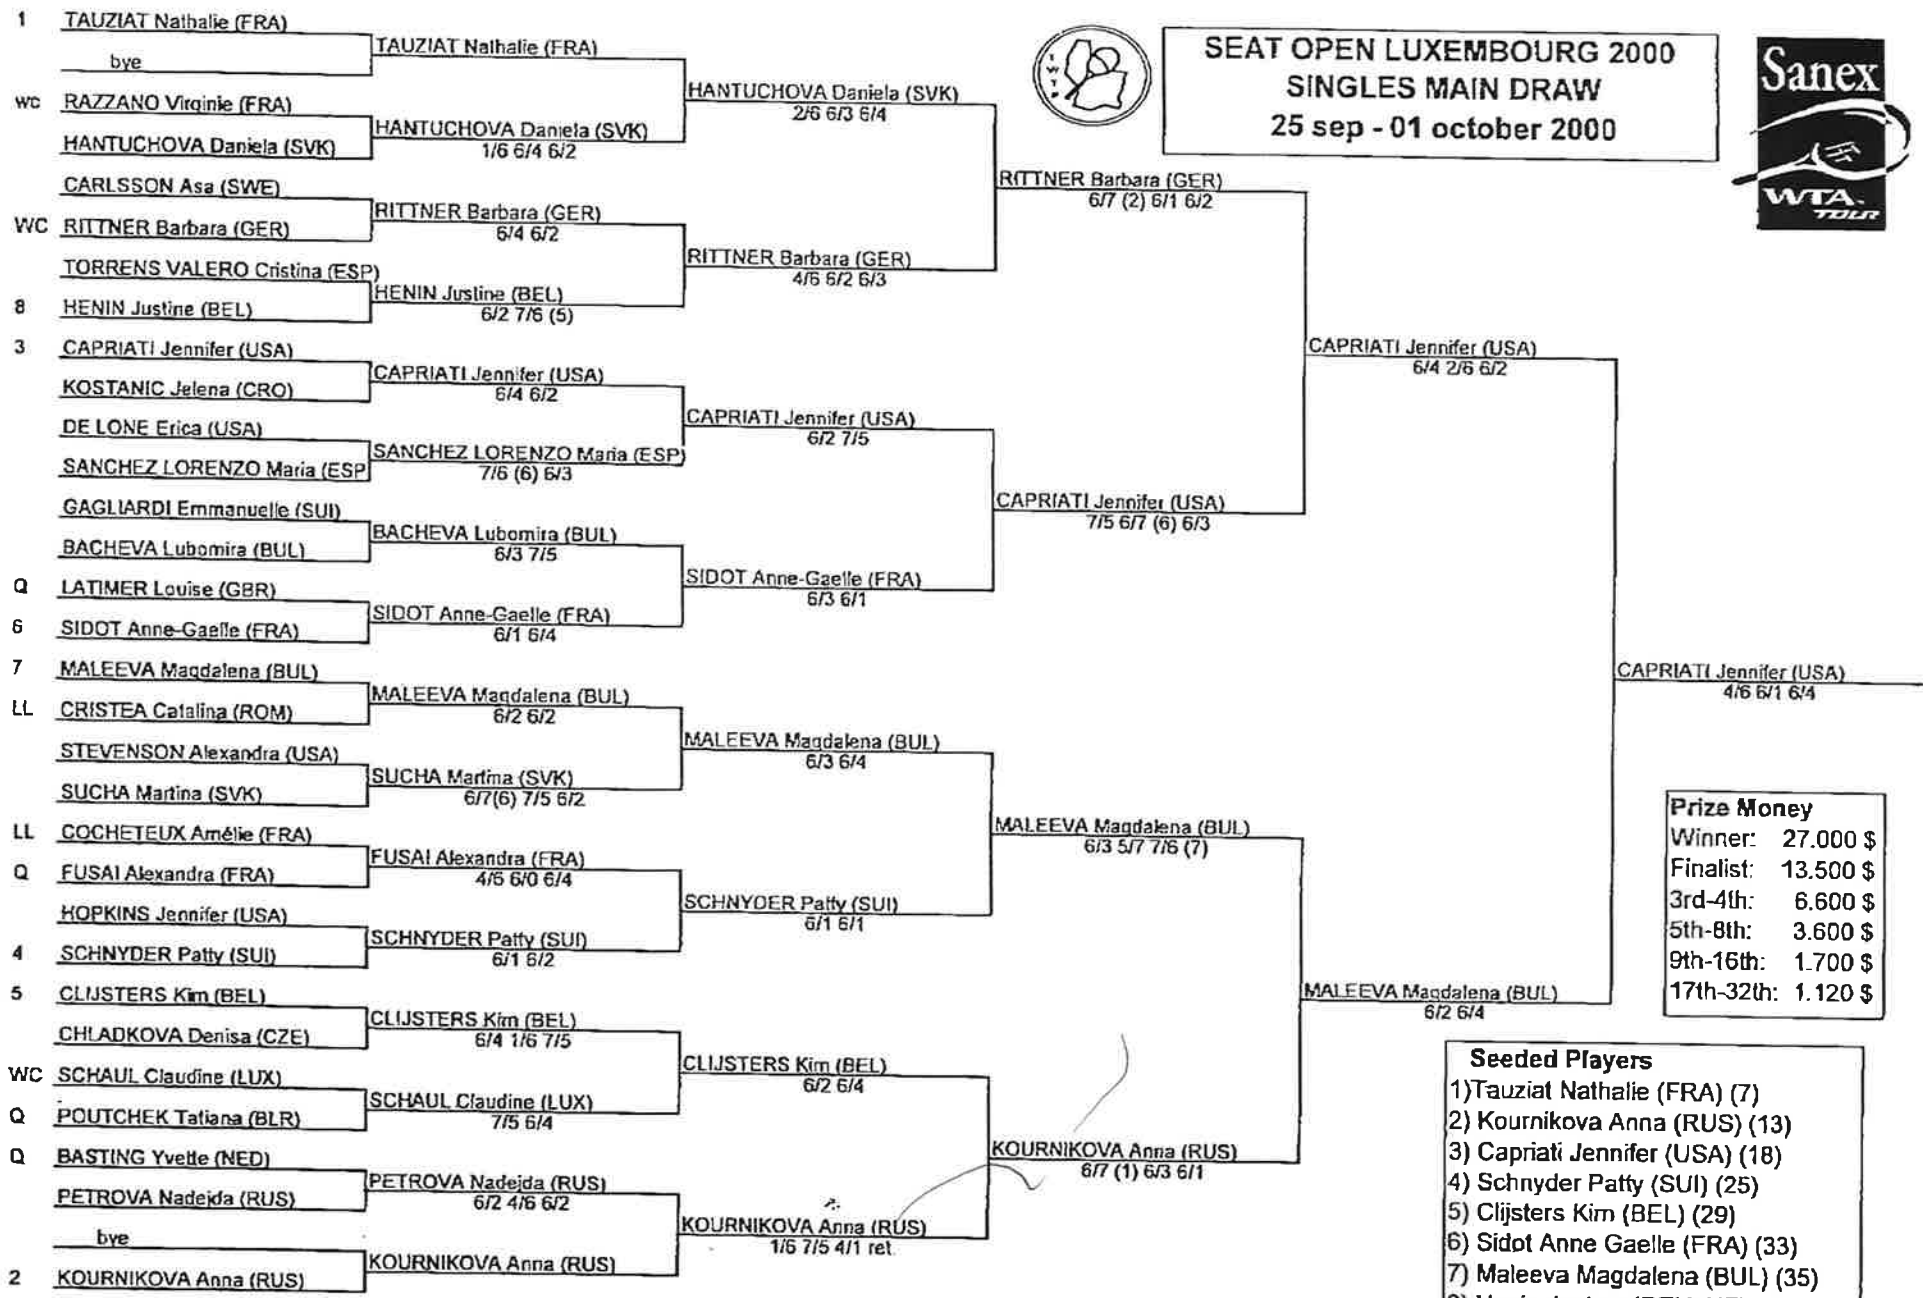

**SEAT OPEN LUXEMBOURG 2000
SINGLES MAIN DRAW
25 sep - 01 october 2000**

Prize Money

Winner:	27.000 \$
Finalist:	13.500 \$
3rd-4th:	6.600 \$
5th-8th:	3.600 \$
9th-16th:	1.700 \$
17th-32th:	1.120 \$

- Seeded Players**
- 1) Tauziat Nathalie (FRA) (7)
 - 2) Kournikova Anna (RUS) (13)
 - 3) Capriati Jennifer (USA) (18)
 - 4) Schnyder Patty (SUI) (25)
 - 5) Clijsters Kim (BEL) (29)
 - 6) Sidot Anne Gaëlle (FRA) (33)
 - 7) Maleeva Magdalena (BUL) (35)
 - 8) Henin Justine (BEL) (47)

SEAT OPEN LUXEMBOURG 2000
DOUBLES Main-Draw
 25 sept - 01 october 2000

SEAT OPEN LUXEMBOURG 2000
SINGLES Qualifying

- Seeded Players**
- 1) SCHIAVONE F. (77)
 - 2) CASONI G. (88)
 - 3) LOIT E. (99)
 - 4) CRISTEA C. (108)
 - 5) OSTROVSKAYA N. (111)
 - 6) COURTOIS L. (123)
 - 7) BASTING Y. (124)
 - 8) COCHETEUX A. (126)