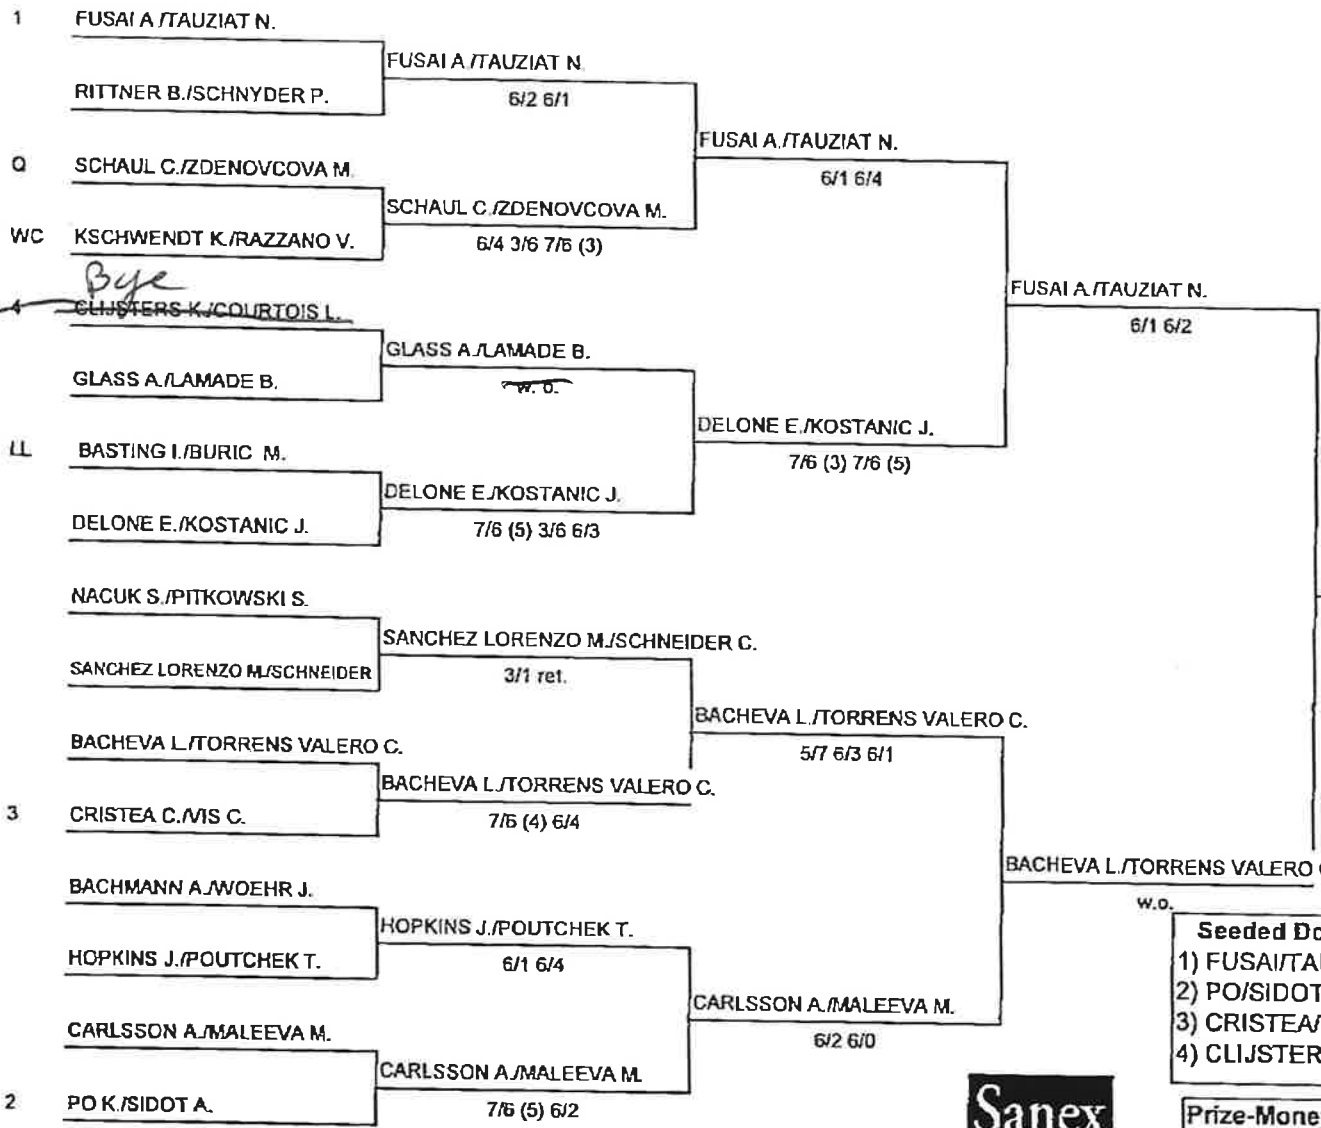

**SEAT OPEN LUXEMBOURG 2000
SINGLES MAIN DRAW
25 sep - 01 october 2000**

Prize Money

Winner:	27.000 \$
Finalist:	13.500 \$
3rd-4th:	6.600 \$
5th-8th:	3.600 \$
9th-16th:	1.700 \$
17th-32th:	1.120 \$

- Seeded Players**
- 1) Tauziat Nathalie (FRA) (7)
 - 2) Kournikova Anna (RUS) (13)
 - 3) Capriati Jennifer (USA) (18)
 - 4) Schnyder Patty (SUI) (25)
 - 5) Clijsters Kim (BEL) (29)
 - 6) Sidot Anne Gaëlle (FRA) (33)
 - 7) Maleeva Magdalena (BUL) (35)
 - 8) Henin Justine (BEL) (47)