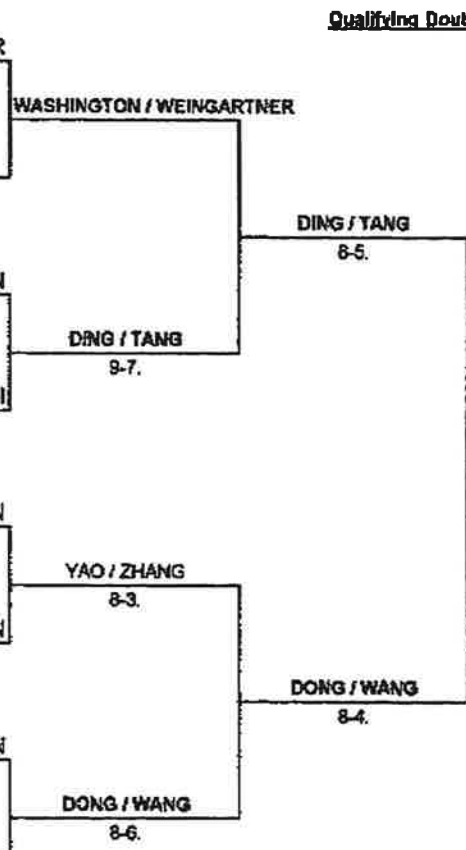

Prize Money Points

Qualifier	\$
6th-8th	\$650
9th-13th	\$350
17th-32th	\$200

Sanex WTA Tour Director: Jim Moore / Neo Kawatani

# Heineken Open, SHANGHAI

October 14-18, 2000

Tournament City: SHANGHAI

1	1	WASHINGTON, Mashona / WEINGARTNER, Marlene	USA / GER
	2	BYE	
	3	DING, Ding / TANG, Yan	CHN / CHN
	4	BRANDI, Kristina / VAVRINEC, Miroslava	USA / SUI
	5	YAO, Lan / ZHANG, Yao	CHN / CHN
	6	SUN, Yu / YU, Ji-Fei	CHN / CHN
	7	DONG, Yanhua / WANG, Zeng	CHN / CHN
2	8	CHEN, Yan / LIU, Jing-Jing	CHN / CHN