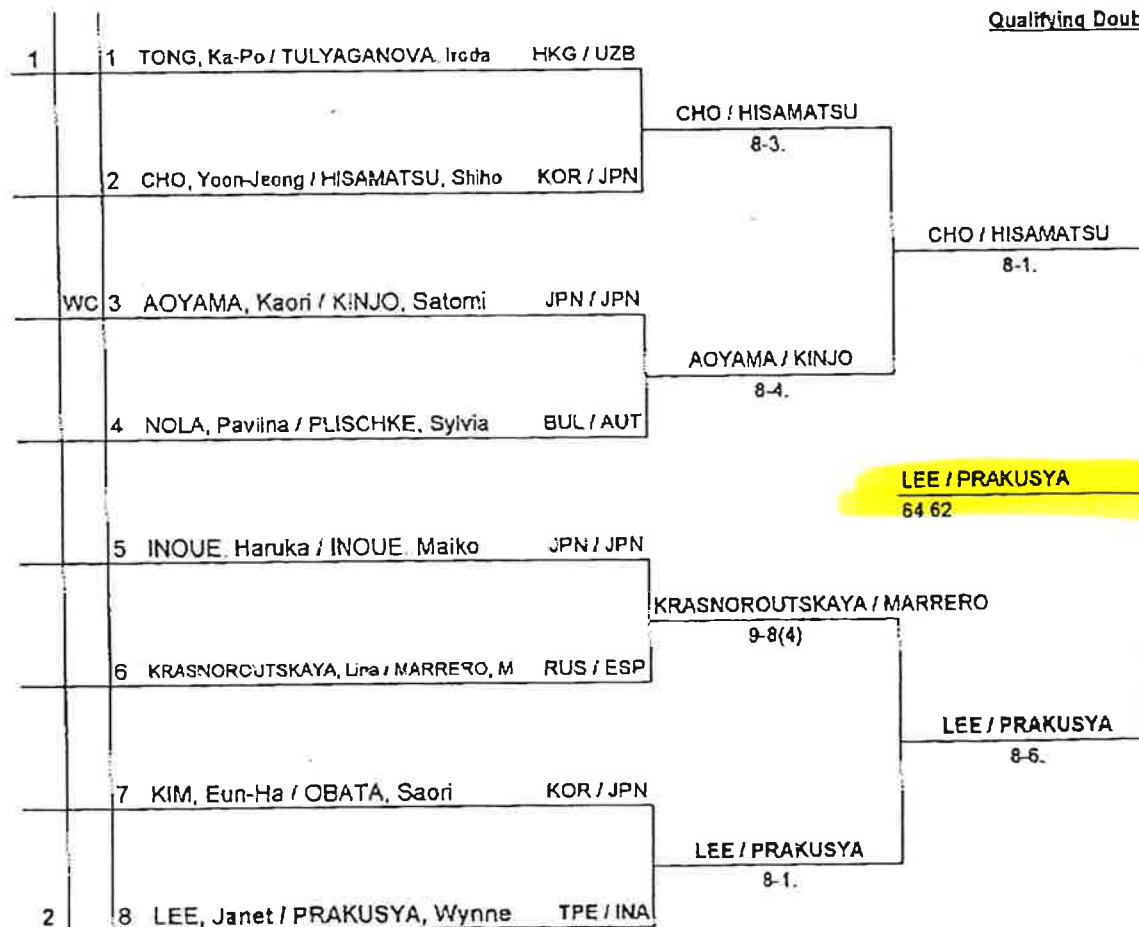

TOYOTA PRINCESS CUP 2000

30 September - 2 October

Tournament City: _____

TOKYO

Ariake Tennis Stadium

Qualifying Doubles

	Seeds	Rank
-1	TONG, Ka-Po / TULYAGANOVA, Iroda	286
2	LEE, Janet / PRAKUSYA, Wynne	313

Last Direct Acceptance: KRASNOROUTSKAYA / MARRERO (499)

Sanex WTA Tour Director: Jim Moore

Referee: Nao Kawatei

Tournament: TOYOTA PRINCESS CUP 2000
City: TOKYO
Main Draw Date: 2 - 8 October 2000
Qualifying Date: 30 September - 2 October
Prize Money: $535,000
Surface: Hard Outdoor