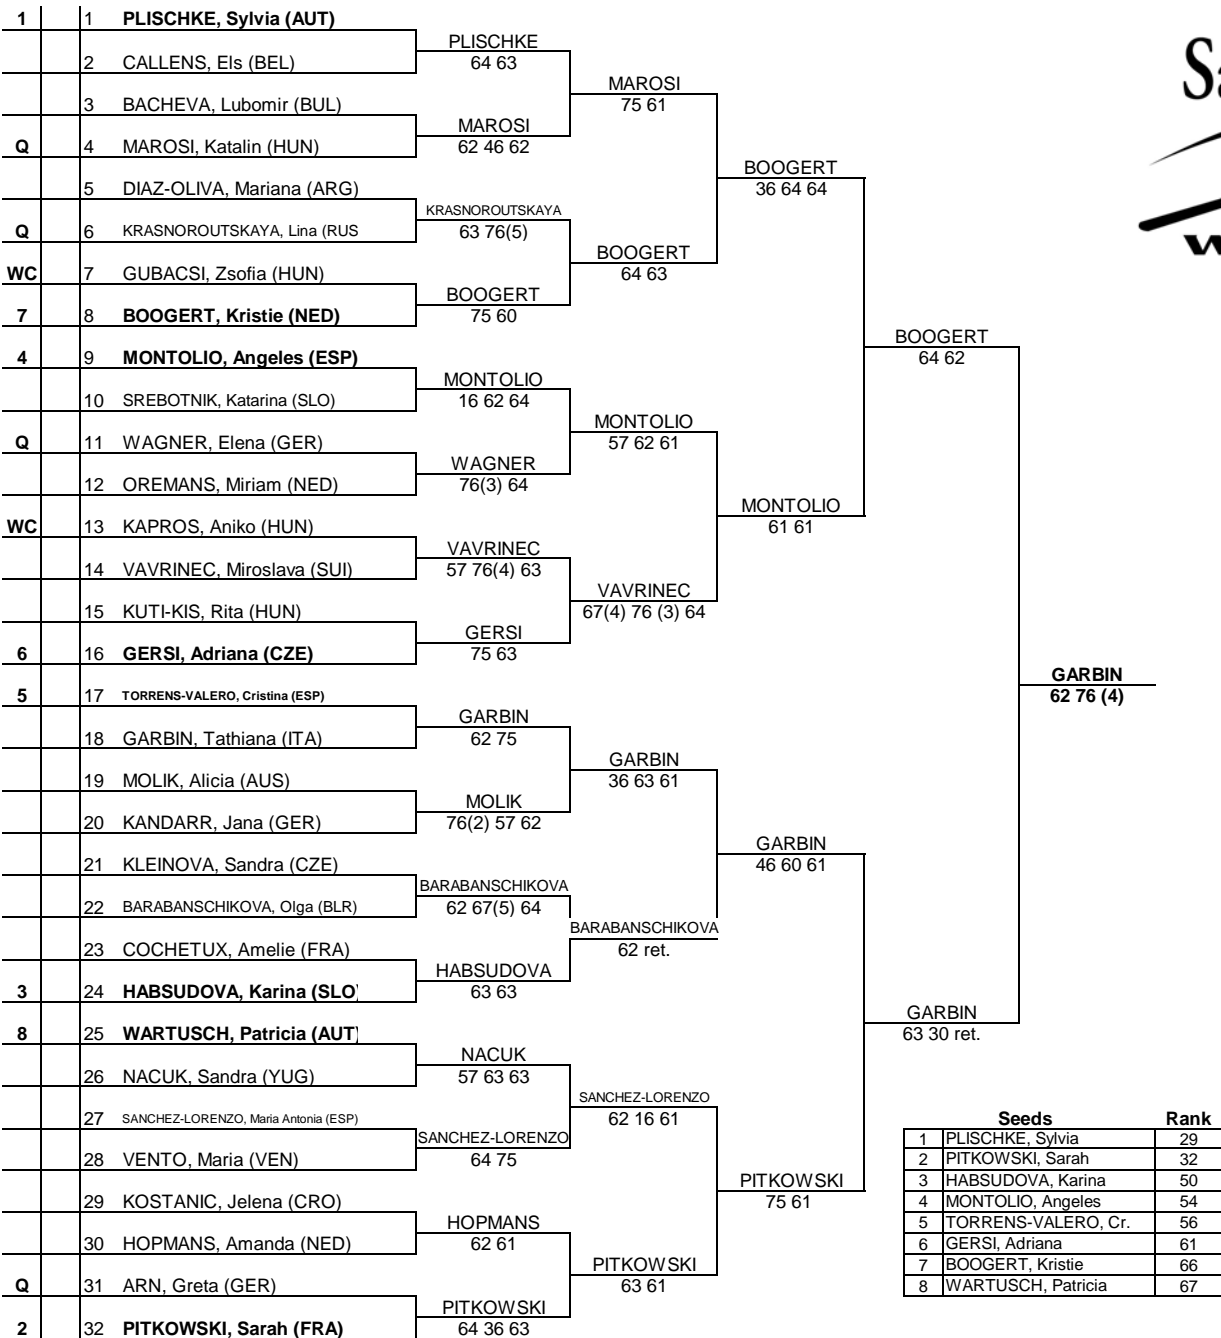

Westel 900 Budapest Open

17-23 April 2000

Tournament City: Budapest, Hungary

Seeds	Rank
1	29
2	32
3	50
4	54
5	56
6	61
7	66
8	67

Tournament: Westel 900 Budapest Open
 City: Budapest, Hungary
 Main Draw Date: 17-23 April 2000
 Qualifying Date: 15-16 April 2000
 Prize Money: \$110,000
 Surface: Red Clay Outdoors

Winner: \$16,000
 Finalist: \$8,000
 3rd-4th: \$4,400
 5th-8th: \$2,250
 9th-16th: \$1,400
 17th-32nd: \$850

Last Direct Acceptance: _____
 Sanex WTA Tour Director: Jimmy Moore

Westel 900 Budapest Open
 17-23 April 2000

Tournament City: Budapest, Hungary

1	1	FUSAI / HABSUDOVA	FUSAI/HABSUDOVA	
	2	CSURGO / SANCHEZ-LORENZO	61 64	
	3	KOSTANIC / NACUK	KOSTANIC/NACUK	W.O.
	4	MARTINCOVA / WAGNER	63 64	
4	5	CRISTEA / WARTUSCH	CRISTEA/WARTUSCH	KOSTANIC/NACUK
	6	GRANT / JENSEN	62 64	
Q	7	KRASNOROUTSKAYA / MARUSKA	KRASNOROUTSKAYA/MARUSKA	CRISTEA/WARTUSCH
	8	COCHETEUX / DHENIN	46 60 61	64 61
	9	BACHEVA / TORRENS-VALERO	BACHEVA/TORRENS-VALERO	
	10	GARBIN / MAROSI	64 67(5) 62	
	11	BARABANSCHIKOVA / MANDULA	BOOGERT/OREMANS	BACHEVA/TORRENS-VALERO
3	12	BOOGERT / OREMANS	36 76(4) 62	16 62 63
	13	HUSAROVA / KUTI - KIS	HUSAROVA/KUTI-KIS	BACHEVA/TORRENS-VALERO
WC	14	GUBACSI / KAPROS	76(3) 75	
	15	KANDARR / PITKOWSKI	KRIZAN/SREBOTNIK	62 62
##	16	KRIZAN / SREBOTNIK	67(5) 76(2) 64	

BACHEVA/TORRENS-VALERO
60 62

	Seeds	Rank
1	FUSAI/HABSUDOVA	61
2	KRIZAN/SREBOTNIK	70
3	BOOGERT/OREMANS	114
4	CRISTEA/WARTUSCH	126

Last Direct Acceptance: _____

Sanex WTA Tour Director: Jimmy Moore

Tournament: Westel 900 Budapest Open
 City: Budapest, Hungary
 Main Draw Date: 17-23 April 2000
 Qualifying Date: 15-16 April 2000
 Prize Money: \$110,000
 Surface: Red Clay Outdoors