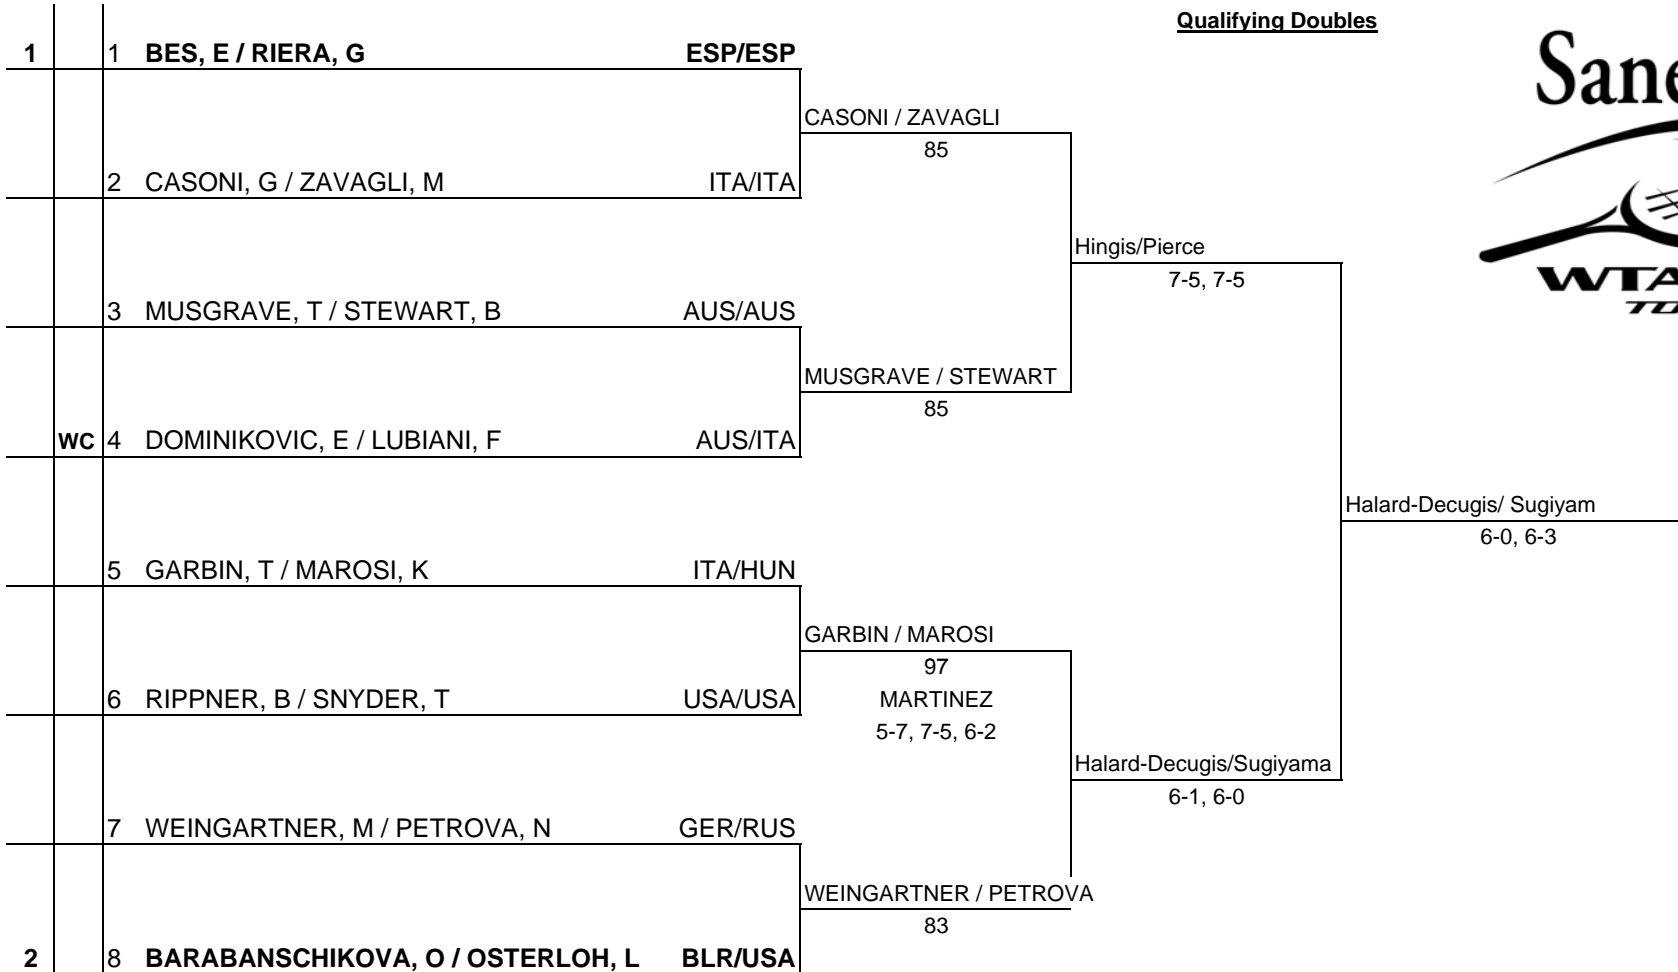

adidas International

07 - 09 January 2000

Tournament City: Sydney

Qualifying Doubles

	Seeds	Rank
1	BES / RIERA	195
2	BARABANSCHIKOVA / OSTERLOH	196

Last Direct Acceptance: _____

WTA Tour Director: Donna Butler

Tournament: adidas International
City: Sydney
Main Draw Date: 09 - 15 January 2000
Qualifying Date: 07 - 09 January 2000
Prize Money: $460,000
Surface: Rebound Ace

Winner: _____
Finalist: _____
3rd-4th: _____