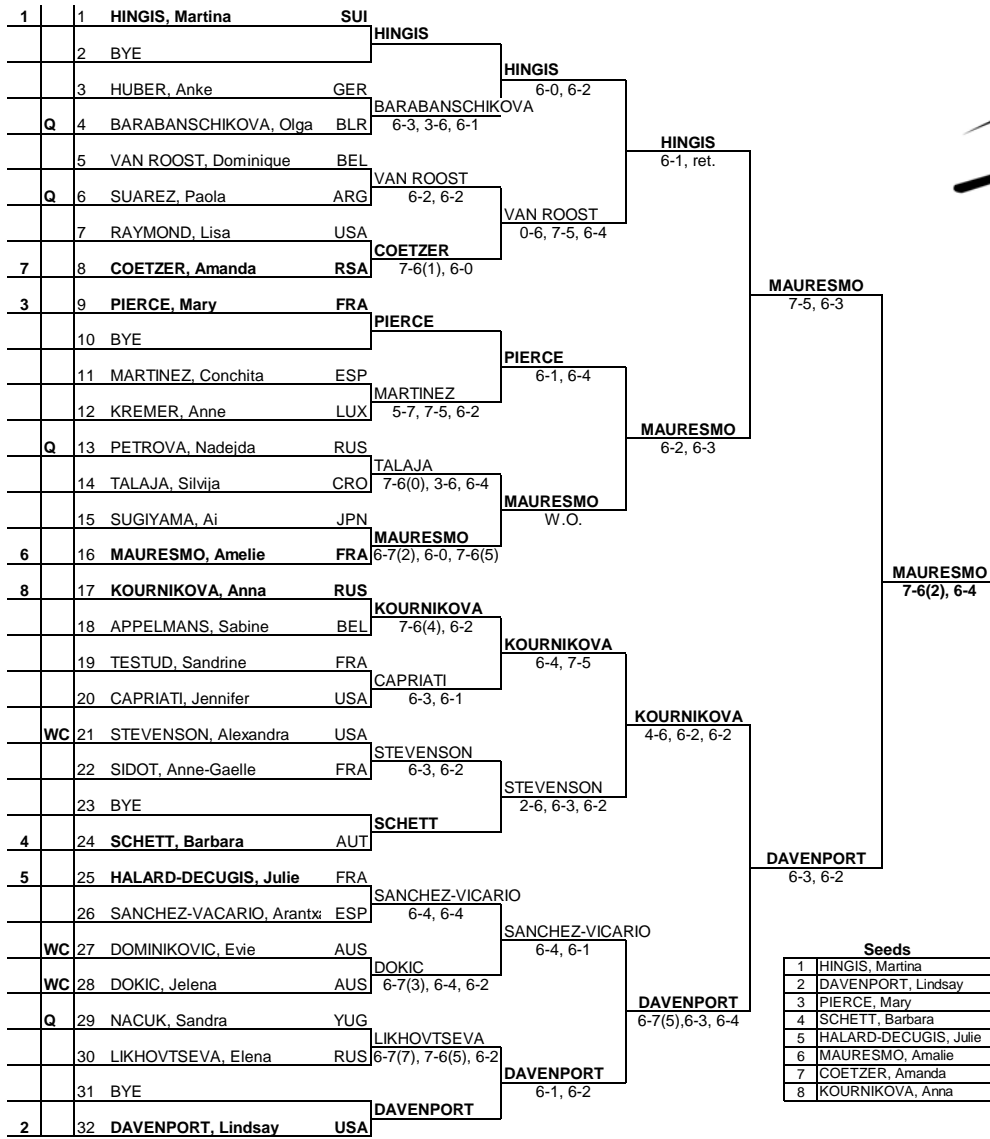

adidas International

09 - 15 January 2000

Tournament City: Sydney

Seeds	Rank
1 HINGIS, Martina	1
2 DAVENPORT, Lindsay	2
3 PIERCE, Mary	5
4 SCHETT, Barbara	8
5 HALARD-DECUGIS, Julie	9
6 MAURESMO, Amalie	10
7 COETZER, Amanda	11
8 KOURNIKOVA, Anna	12

Tournament: adidas International
 City: Sydney
 Main Draw Date: 09 - 15 January 2000
 Qualifying Date: 07 - 09 January 2000
 Prize Money: \$460,000
 Surface: Rebound Ace

Winner: \$75,000
 Finalist: \$37,500
 3rd-4th: \$18,750
 5th-8th: \$9,500
 9th-16th: \$6,300
 17th-32nd: \$3,600