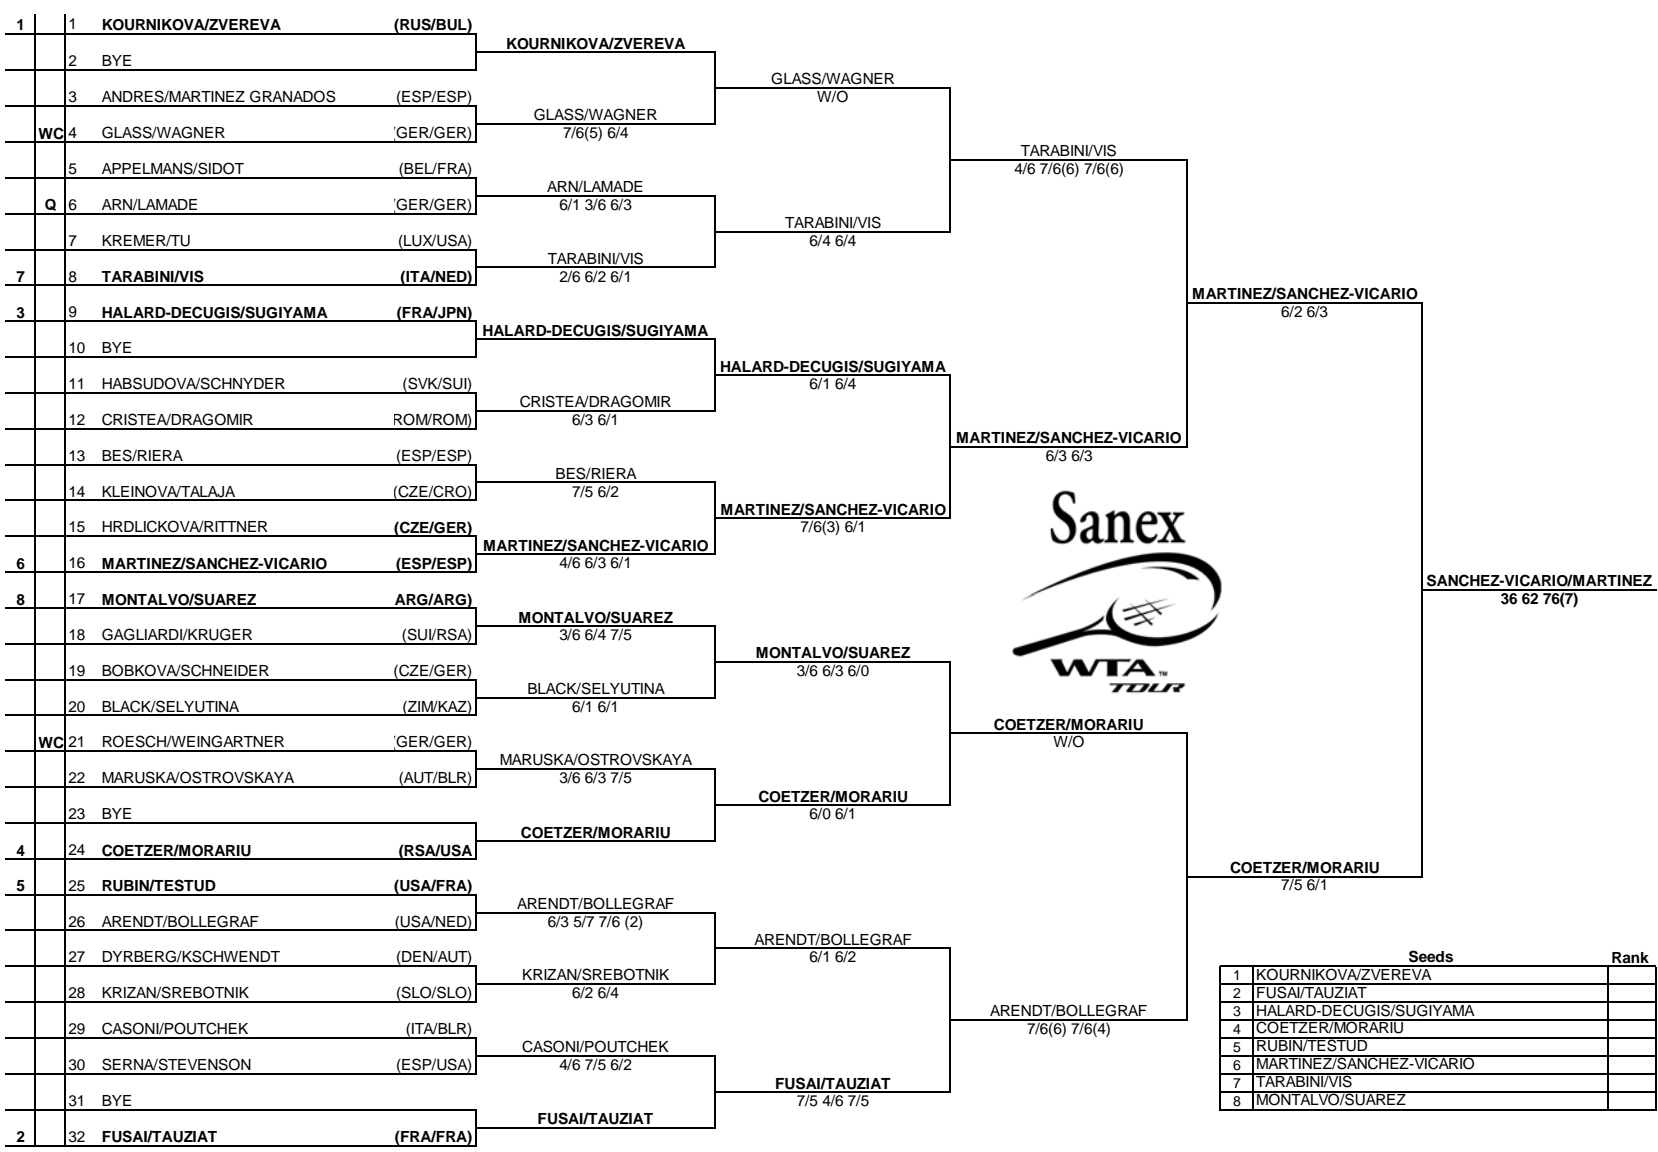

German Open

8-14 May 2000

Tournament City: Berlin

Seeds	Rank
1	2
2	5
3	8
4	9
5	10
6	11
7	13
8	14

MARTINEZ vs. COETZER
7/5 6/4 vs. 6/2 6/4

Seeds	Rank
9	17
10	18
11	22
12	23
13	24
14	25
15	26
16	28

Tournament : German Open
City: Berlin
Main Draw Date: 8-14 May 2000
Qualifying Date: 6-7 May 2000
Prize Money: \$1,080,000
Surface: Red Clay

Winner \$166,000
Finalist \$80,000
3rd-4th \$38,000
5th-8th \$18,000
9th-16th \$8,900
17th-32nd \$5,500
33rd-56th \$3,500

Last Direct Acceptance: _____

Sanex WTA Tour Director: Georgina Clark

* Casoni replaced Weingartner who withdrew due to a cold virus

*PLISCHKE RETIRED WITH A LEFT QUADRICEPT STRAIN

German Open

8-14 May 2000

Tournament City: BERLIN

Last Direct Acceptance: _____

Sanex WTA Tour Director: Georgina Clark

Tournament: German Open
 City: Berlin
 Main Draw Date: 8-14 May 2000
 Qualifying Date: 6-7 May 2000
 Prize Money: \$1,080,000
 Surface: Red Clay