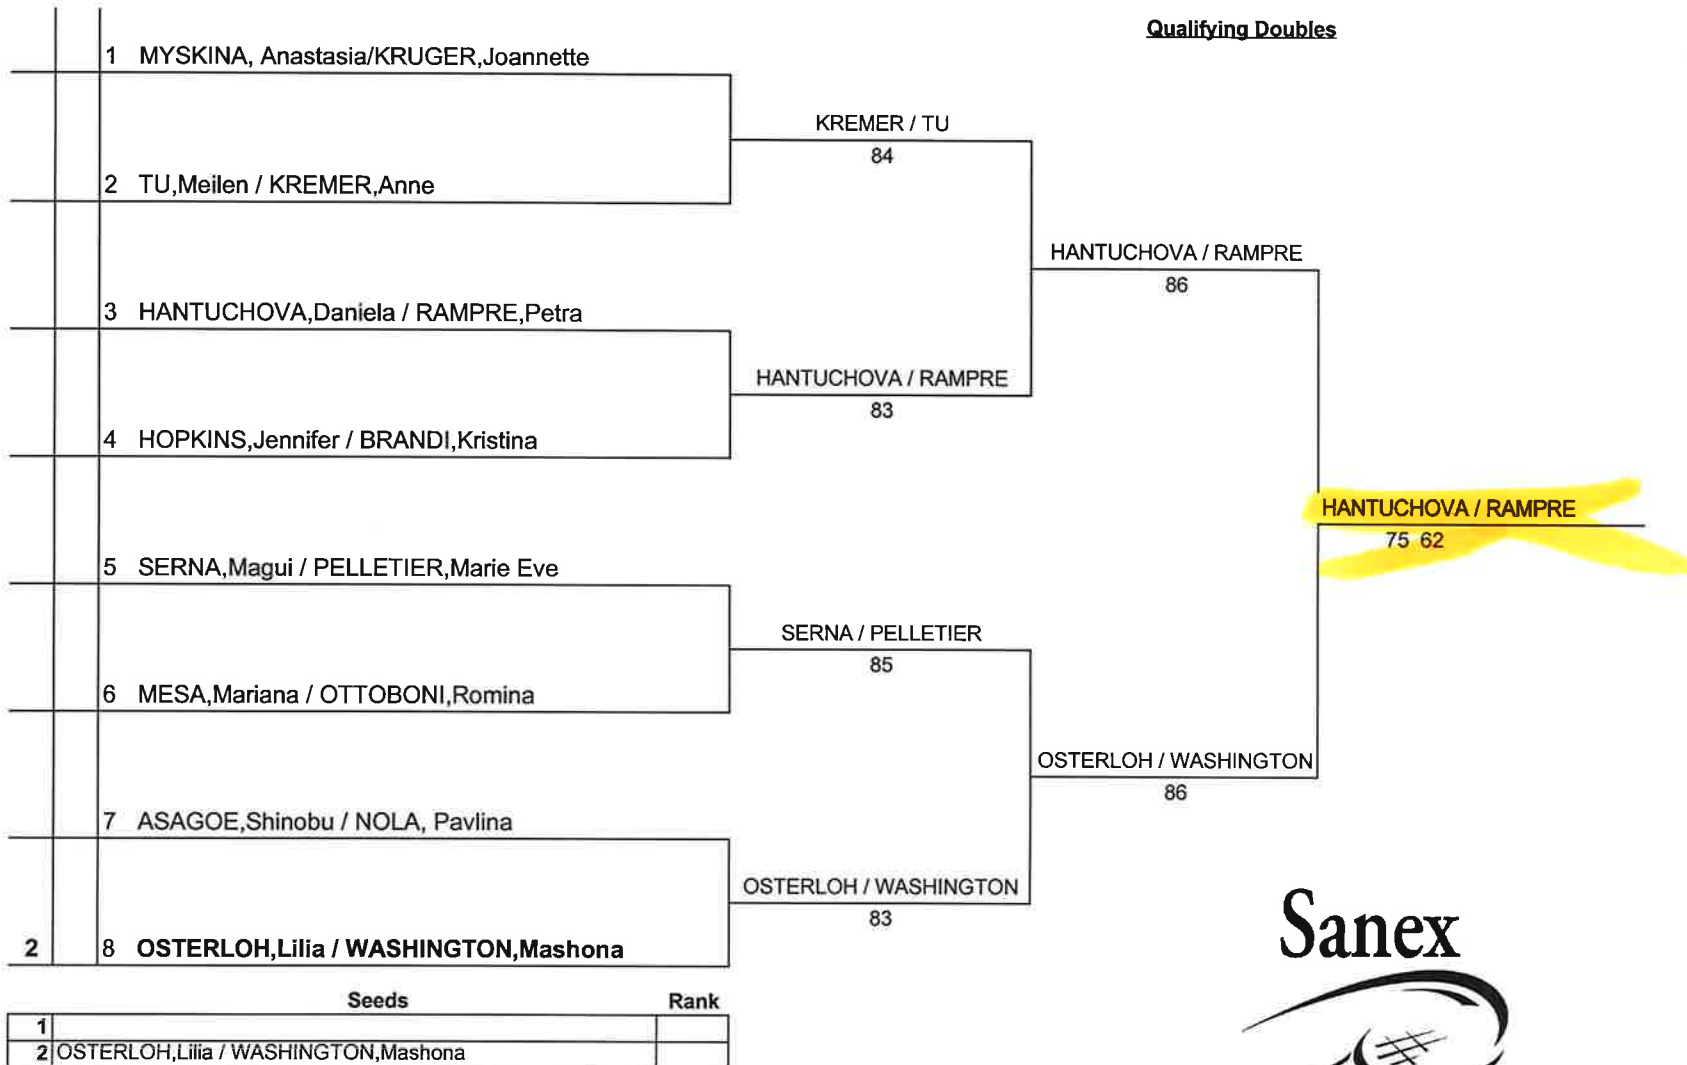

Bausch & Lomb Championships

8-9 April 2000

Tournament City: Amelia Island, Florida

Qualifying Doubles

Last Direct Acceptance: 446

Sanex WTA Tour Director: Donna Butler

Tournament: Bausch & Lomb Championships
City: Amelia Island, Florida
Main Draw Date: 10-16 April 2000
Qualifying Date: 8-9 April 2000
Prize Money: $535,000
Surface: Clay