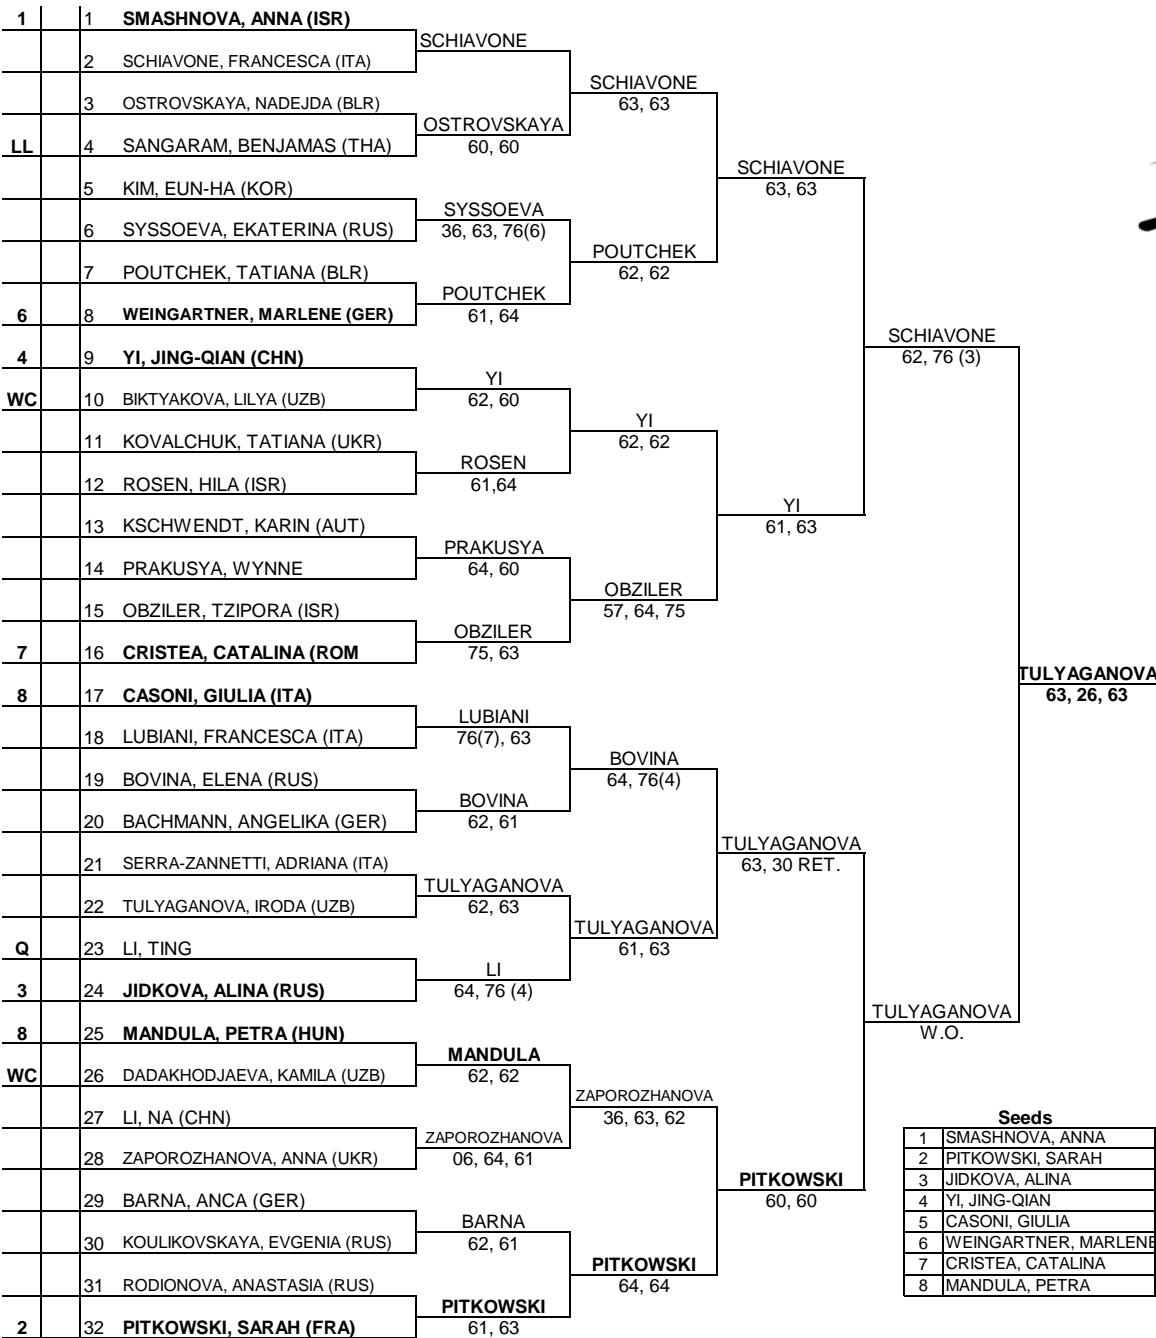

# Tashkent Open 2000

12-18 June 2000

Tournament City: Tashkent

Seeds	Rank	
1	SMASHNOVA, ANNA	44
2	PITKOWSKI, SARAH	46
3	JIDKOVA, ALINA	97
4	YI, JING-QIAN	98
5	CASONI, GIULIA	101
6	WEINGARTNER, MARLENE	103
7	CRISTEA, CATALINA	106
8	MANDULA, PETRA	111

Tournament: Tashkent Open 2000  
 City: Tashkent  
 Main Draw Date: 12-18 June 2000  
 Qualifying Date: 10-12 June 2000  
 Prize Money: \$140,000  
 Surface: Hardcourt, Outdoor

	Prize Money	Points
Winner	\$22,000	110
Finalist	\$11,500	77
3rd-4th	\$6,000	50
5th-8th	\$3,000	27
9th-16th	\$1,800	14
17th-32nd	\$1,100	1

Last Direct Acceptance: \_\_\_\_\_  
 Sanex WTA Tour Director: Clare Wood

# Tashkent Open 2000

12-18 June 2000

Tournament City:

Tashkent