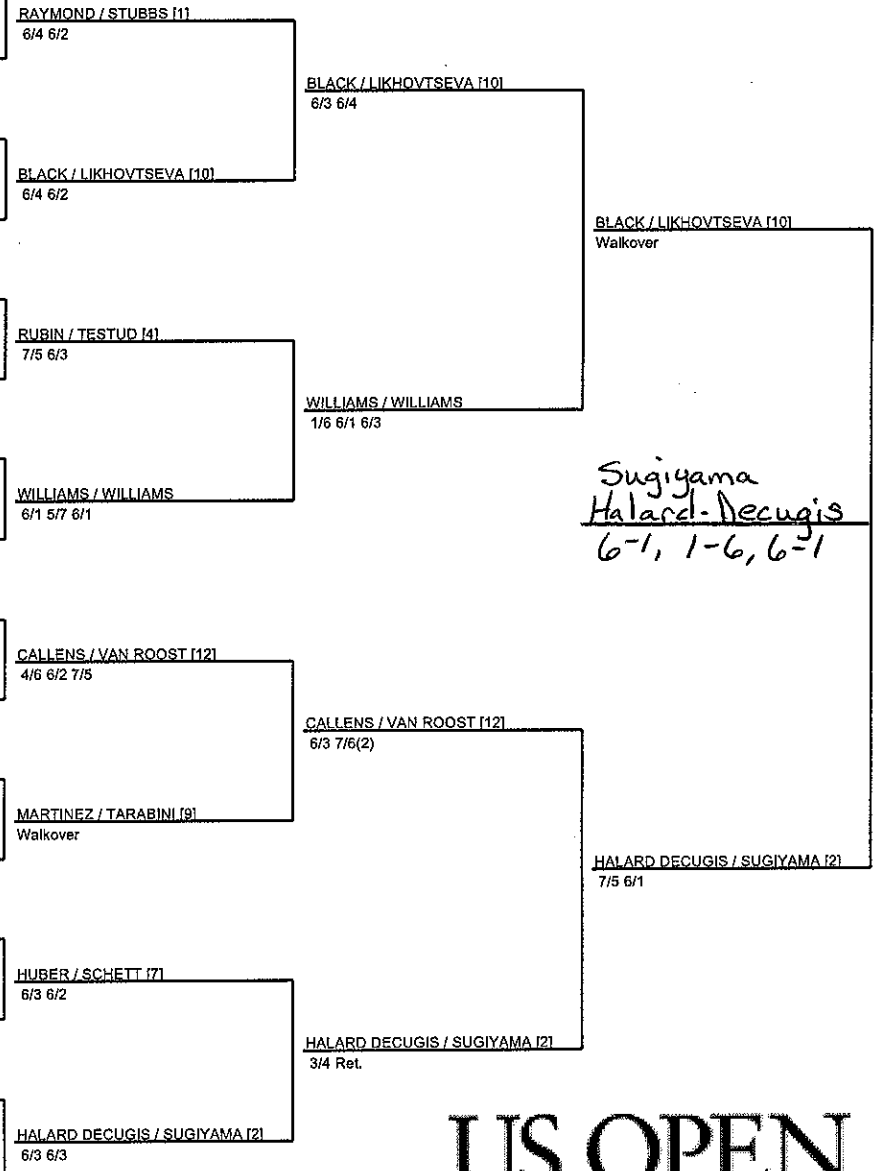

- 2nd Round
- 1/8
- 1/4
- [1] RAYMOND / STUBBS [11]
6/1 6/2
 - (W) IRVIN / TU
6/2 6/1
 - (Q) 7/6(1) 4/6 7/5
LI / LI
 - (Q) 6/3 5/7 7/6
PO / SIDOT [111]
6/4 6/3
 - [11] 6/2 3/6 6/3
 - [10] BLACK / LIKHOVTSEVA [10]
6/0 6/4
 - BLACK / LIKHOVTSEVA [10]
3/6 7/5 6/4
 - 6/4 2/6 6/4
FRAZIER / SCHLUKEBIR
 - (L) 6/2 6/1
GARBIN / HUSAROVA
6/2 6/1
 - [8] 6/4 7/5
 - [4] RUBIN / TESTUD [4]
6/4 6/3
 - RUBIN / TESTUD [4]
6/1 6/2
 - PETROVA / SCHNYDER
6/1 3/6 6/3
 - SERNA / SHAUGHNESSY
6/0 6/2
 - (Q) COETZER / MCNEIL [13]
6/4 6/4
 - [13] 6/4 7/5
 - [16] HORN / MONTALVO [16]
1/6 6/1 6/4
 - CLIJSTERS / COURTOIS
7/6(5) 6/7(4) 6/4
 - 2/6 6/3 6/1
WILLIAMS / WILLIAMS
 - (W) 6/1 6/1
WILLIAMS / WILLIAMS
6/2 6/1
 - (W) OSTERLOH / STEVENSON
2/6 7/5 6/3
 - [5] 2/6 7/5 6/3
 - [6] FUSAI / TAUZIAT [6]
6/3 6/4
 - FUSAI / TAUZIAT [6]
6/1 6/2
 - DOKIC / HOPMANS
0/6 7/5 6/2
 - (Q) CARLSSON / JEYASEELAN
7/5 6/2
 - CALLENS / VAN ROOST [12]
6/4 3/6 6/2
 - [12] 6/1 7/6(1)
 - [9] MARTINEZ / TARABINI [9]
6/7(4) 6/4 6/2
 - MARTINEZ / TARABINI [9]
6/4 7/6(5)
 - CANEPA / DYRBERG
7/6(2) 7/6(7)
 - BACHEVA / TORRENS-VALERO
6/2 6/1
 - (W) HINGIS / PIERCE [3]
6/0 6/2
 - [3] 4/6 6/0 6/1
 - [7] HUBER / SCHETT [7]
1/6 6/2 6/2
 - HUBER / SCHETT [7]
3/6 6/4 6/3
 - (W) GRAHAM / SREBOTNIK
6/3 6/2
 - NAVRATILOVA / SANCHEZ-VICARIO
5/7 6/2 7/6(3)
 - NAVRAILOVA / SANCHEZ-VICARIO
7/5 6/0
 - [14] 6/1 6/4
 - [15] KRIZAN / SELYUTINA [15]
6/4 6/4
 - KRIZAN / SELYUTINA [15]
7/5 6/4
 - 6/1 6/1
HRDLICKOVA / RITTNER
 - 6/4 6/0
HALARD DECUGIS / SUGIYAMA [2]
 - [2] 7/6(1) 6/4